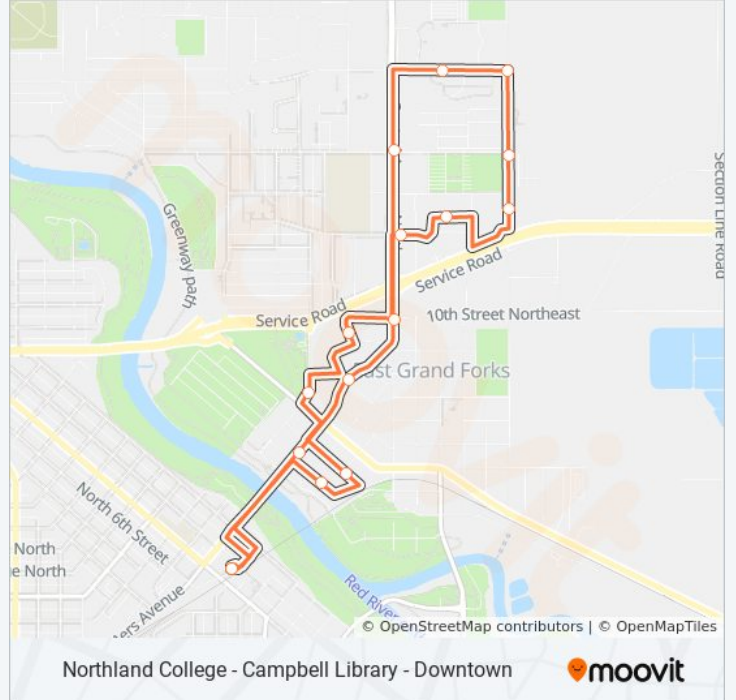

Northland College - Campbell Library - Downtown

Get The App

The 4 bus line Northland College - Campbell Library - Downtown has one route. For regular weekdays, their operation hours are:

(1) Mtc→Mtc: 6:05 AM - 5:05 PM

Use the Moovit App to find the closest 4 bus station near you and find out when is the next 4 bus arriving.

**Direction: Mtc→Mtc**  
 16 stops  
[VIEW LINE SCHEDULE](#)

- Mtc
- Cabela's
- City Hall
- 10th & Central
- 17th & Central
- Northland College
- 20th St & 5th Ave NE
- 17th St & 5th Ave NE
- Fairfield Inn
- Hugo's (East Grand Forks)
- 14th & Central
- Sunshine Terrace
- Campbell Library
- Sacred Heart
- Town Square Apartments
- Mtc

**4 bus Info**  
**Direction:** Mtc→Mtc  
**Stops:** 16  
**Trip Duration:** 25 min  
**Line Summary:**

4 bus time schedules and route maps are available in an offline PDF at [moovitapp.com](https://moovitapp.com). Use the [Moovit App](#) to see live bus times, train schedule or subway schedule, and step-by-step directions for all public transit in Grand Forks.

## Check Live Arrival Times