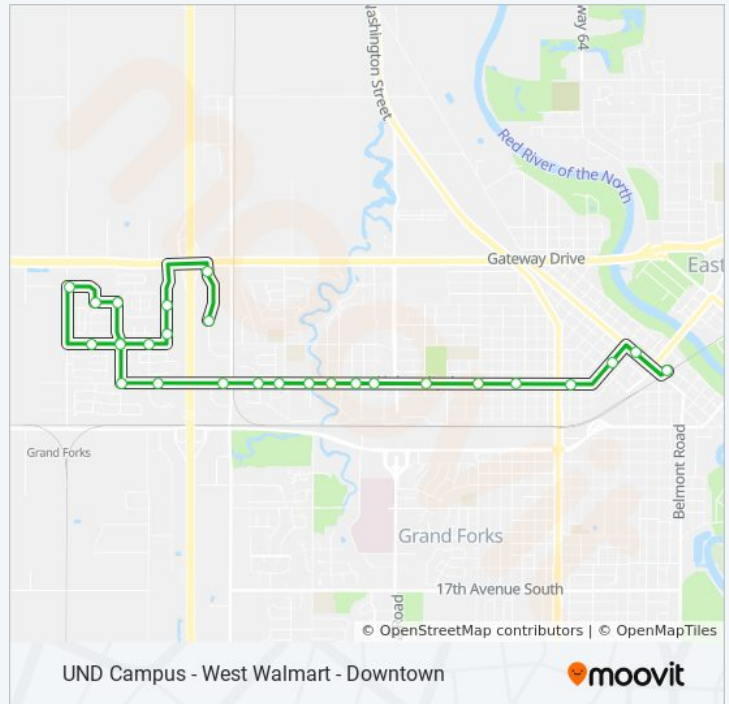

**Direction:** Mtc→N 43rd St Shelter

**Stops:** 27

Hancock/Bek

Wilkerson

State St./University

Tulane & University

Loaf N Jug

48th & University

N 51st St Shelter

N 51st St & 6th Ave Sb

N 53rd St & 6th Ave

West Walmart

N 53rd St & 10th Ave

N 51st St & 10th Ave

N 51st St & 6th Ave Eb

N 48th St & 6th Ave

Public Works

Gateway Terrace

Ramada

N 43rd St Shelter

**Trip Duration:** 30 min  
**Line Summary:**

**Direction: N 43rd St Shelter→Mtc**

16 stops

[VIEW LINE SCHEDULE](#)