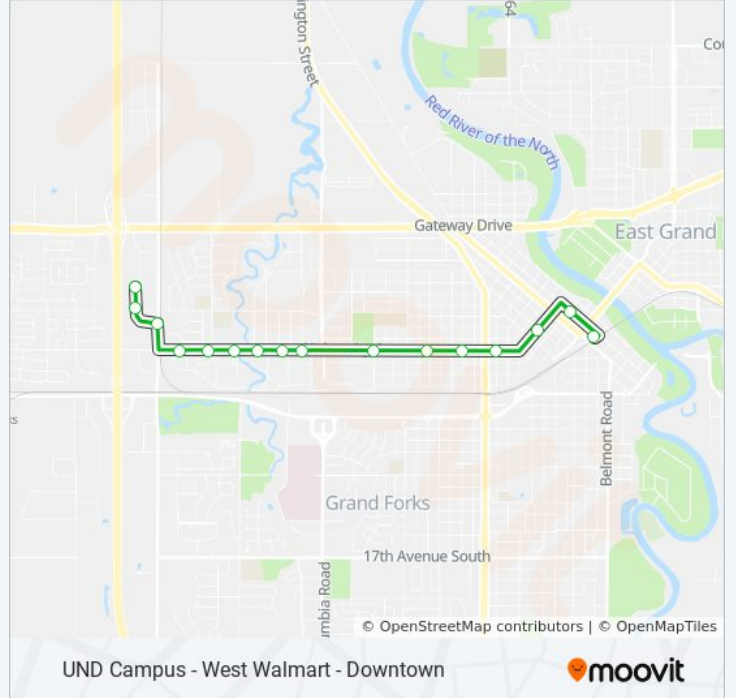

15th & University

12th & University Eb

Ymca

Central High

Mtc

5 bus time schedules and route maps are available in an offline PDF at moovitapp.com. Use the [Moovit App](#) to see live bus times, train schedule or subway schedule, and step-by-step directions for all public transit in Grand Forks.

[About Moovit](#) • [MaaS Solutions](#) • [Supported Countries](#) • [Mooviter Community](#)

© 2024 Moovit - All Rights Reserved

Check Live Arrival Times