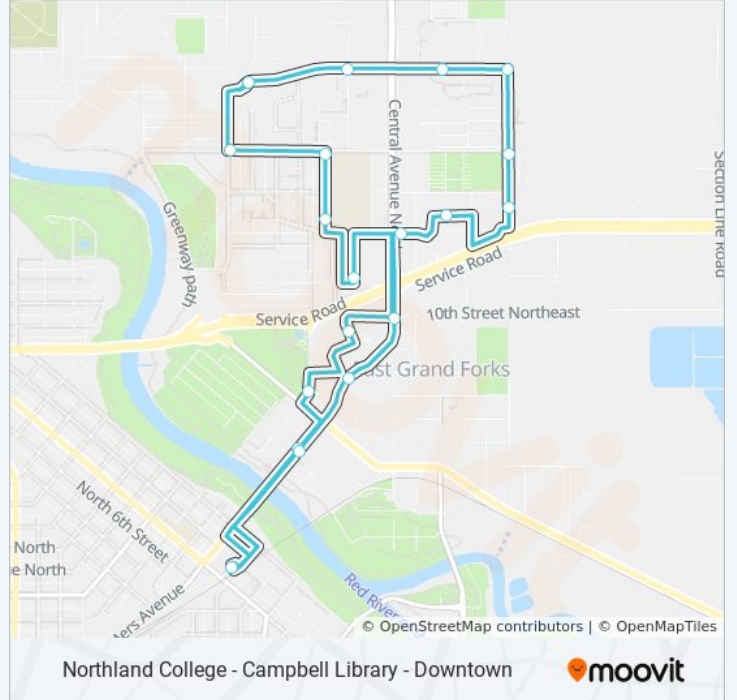

Northland College - Campbell Library - Downtown

Get The App

The 6 bus line Northland College - Campbell Library - Downtown has one route. For regular weekdays, their operation hours are:

(1) Mtc→Mtc: 6:30 AM - 5:30 PM

Use the Moovit App to find the closest 6 bus station near you and find out when is the next 6 bus arriving.

Direction: Mtc→Mtc
 20 stops
[VIEW LINE SCHEDULE](#)

6 bus Time Schedule
 Mtc→Mtc Route Timetable:

Sunday	Not Operational
Monday	6:30 AM - 5:30 PM
Tuesday	6:30 AM - 5:30 PM
Wednesday	6:30 AM - 5:30 PM
Thursday	6:30 AM - 5:30 PM
Friday	6:30 AM - 5:30 PM
Saturday	8:30 AM - 4:30 PM

- Mtc
- Cabela's
- City Hall
- 10th & Central
- Evergreen Estates
- Egf Senior High
- 17th St & 4th Ave NW
- 17th St & 8th Ave NW
- 20th St & 7th Ave NW
- 20th St & 3rd Ave NW
- Northland College
- 20th St & 5th Ave NE
- 17th St & 5th Ave NE
- Fairfield Inn
- Hugo's (East Grand Forks)
- 14th & Central
- Sunshine Terrace
- Campbell Library
- River Cinema
- Mtc

6 bus Info
Direction: Mtc→Mtc
Stops: 20
Trip Duration: 25 min
Line Summary:

6 bus time schedules and route maps are available in an offline PDF at moovitapp.com. Use the [Moovit App](#) to see live bus times, train schedule or subway schedule, and step-by-step directions for all public transit in Grand Forks.