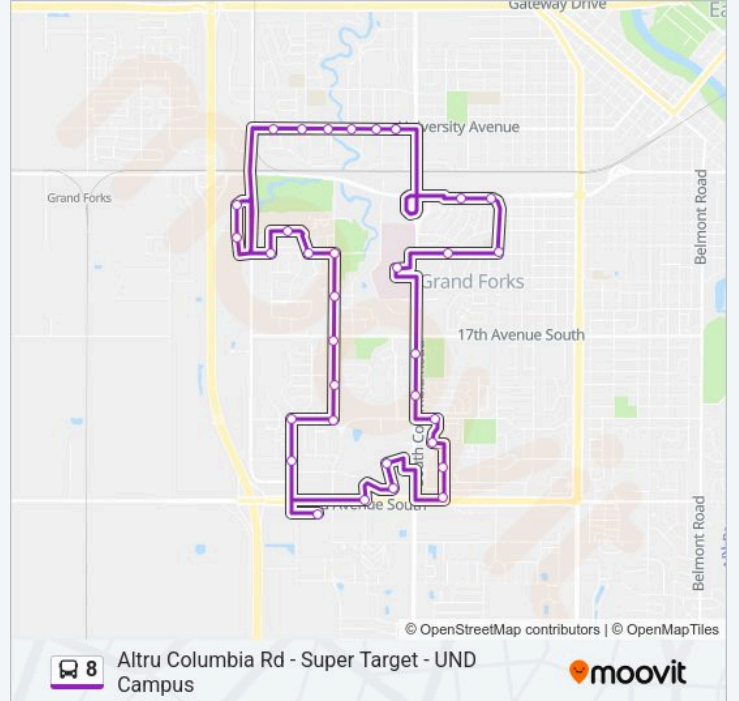

S 34th St & 24th Ave

Primrose & 34th St

Century School Sb

Baron & 34th

S 34th St & 11th Ave

11th Ave S & Garden View Wb

Garden View Drive

S 40th St & 11th Ave

The Verge

Alerus Center

Odegard Hall

University Place

Chester Fritz Auditorium

Johnstone/Gamble

Chester Fritz Library

Memorial Union

8 bus time schedules and route maps are available in an offline PDF at moovitapp.com. Use the Moovit App to see live bus times, train schedule or subway schedule, and step-by-step directions for all public transit in Grand Forks.

© 2025 Moovit - All Rights Reserved