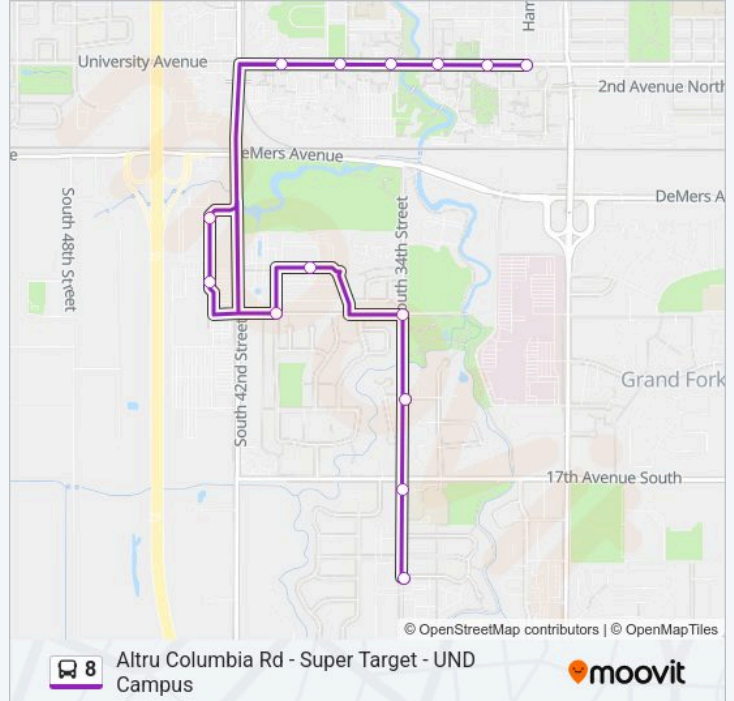

8 Line

Altru Columbia Rd - Super Target - UND Campus

Get The App

The 8 bus line (Altru Columbia Rd - Super Target - UND Campus) has 2 routes. For regular weekdays, their operation hours are:

(1) Primrose & 34th St→Memorial Union: 6:19 AM(2) Memorial Union→Memorial Union: 6:45 AM-4:45 PM

Use the Moovit App to find the closest 8 bus station near you and find out when is the next 8 bus arriving.

Direction: Primrose & 34th St→Memorial Union

14 stops

[VIEW LINE SCHEDULE](#)

- Primrose & 34th St
- Century School Sb
- Baron & 34th
- S 34th St & 11th Ave
- Garden View Drive
- S 40th St & 11th Ave
- The Verge
- Alerus Center
- Odegard Hall
- University Place
- Chester Fritz Auditorium
- Johnstone/Gamble
- Chester Fritz Library
- Memorial Union

8 bus Time Schedule

Primrose & 34th St→Memorial Union Route
Timetable:

Monday	6:19 AM
Tuesday	6:19 AM
Wednesday	6:19 AM
Thursday	6:19 AM
Friday	6:19 AM
Saturday	Not Operational
Sunday	Not Operational

8 bus Info

Direction: Primrose & 34th St→Memorial Union

Stops: 14

Trip Duration: 20 min

Line Summary:

Direction: Memorial Union→Memorial Union

34 stops

[VIEW LINE SCHEDULE](#)

- Memorial Union
- Altru Business Center
- Dakota Boy's Ranch
- S 20th St & 11th Ave
- S 24th St & 11th Ave
- Altru Columbia Rd
- 19th & Columbia
- 22nd & Columbia
- S 26th St & 24th Ave
- S 26th St & 26th Ave
- Post Office
- S 25th St & 32nd Ave
- Columbia Mall
- Ground Round, Grand Forks, Nd, Usa
- S 31st St & 32nd Ave
- Target
- S 38th St & 29th Ave
- S 38th St & 24th Ave