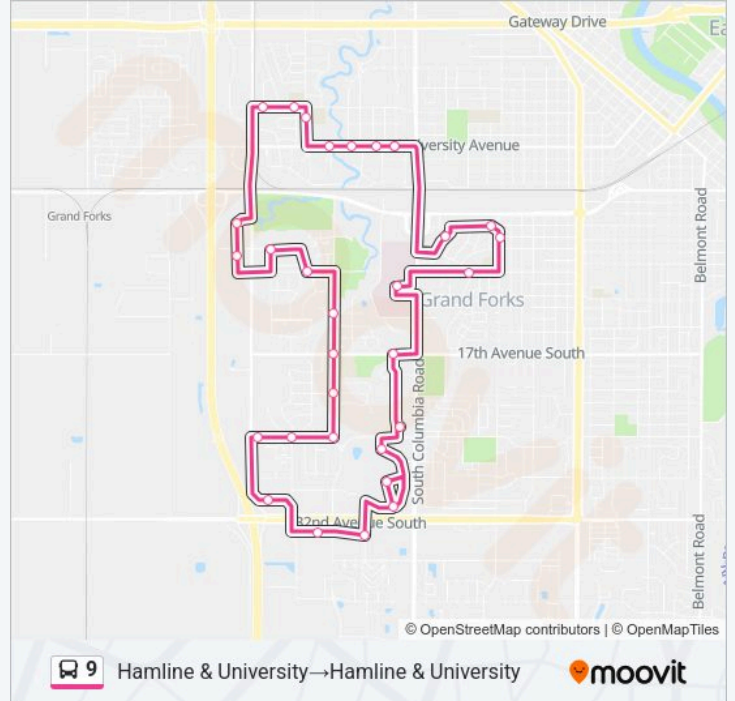

Use the Moovit App to find the closest 9 bus station near you and find out when is the next 9 bus arriving.

**Direction: Hamline & University → Hamline & University**

31 stops

[VIEW LINE SCHEDULE](#)

- Hamline & University
- Christus Rex
- Hancock/Bek
- Wilkerson
- Stanford Center
- Lake Agassiz School
- Gallery Apartments
- The Verge
- Alerus Center
- 40th & Garden View
- Garden View & 11th Ave
- S 34th St & Baron Blvd
- S 34th St & 17th Ave
- S 34th St & 20th Ave
- S 34th St & 24th Ave Sb
- S 38th St & 24th Ave
- Linden Place
- S 42nd St
- Target
- S 31st St

**9 bus Info**

**Direction:** Hamline & University → Hamline & University

**Stops:** 31

**Trip Duration:** 48 min

**Line Summary:**

Columbia Mall

Ground Round, Grand Forks, Nd, Usa

Mallview Apartments

S 29th St & 24th Ave

S 29th St & 17th Ave

Altru Columbia Rd

S 23rd St & 11th Ave

S 20th St & 8th Avee

S 21st St & 7th Ave

Amberwood Apartments

Hamline & University

**Direction: Hamline & University→40th & Garden View**

10 stops

[VIEW LINE SCHEDULE](#)

Hamline & University

Christus Rex

Hancock/Bek

Wilkerson

Stanford Center