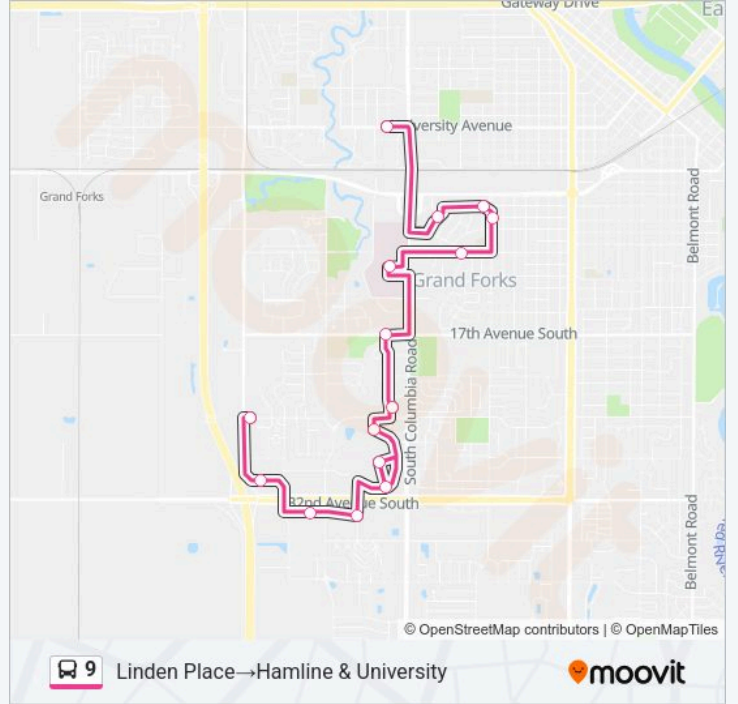

**9 bus Info**

**Direction:** Hamline & University→40th & Garden View

**Stops:** 10

**Trip Duration:** 11 min

**Line Summary:**

**Direction: Linden Place→Hamline & University**

15 stops

[VIEW LINE SCHEDULE](#)

- Linden Place
- S 42nd St
- Target
- S 31st St
- Columbia Mall
- Ground Round, Grand Forks, Nd, Usa
- Mallview Apartments
- S 29th St & 24th Ave
- S 29th St & 17th Ave
- Altru Columbia Rd
- S 23rd St & 11th Ave
- S 20th St & 8th Avee
- S 21st St & 7th Ave
- Amberwood Apartments
- Hamline & University

**9 bus Time Schedule**

Linden Place→Hamline & University Route

Timetable:

Monday	Not Operational
Tuesday	Not Operational
Wednesday	Not Operational
Thursday	Not Operational
Friday	Not Operational
Saturday	7:58 AM
Sunday	Not Operational

**9 bus Info**

**Direction:** Linden Place→Hamline & University

**Stops:** 15

**Trip Duration:** 32 min

**Line Summary:**

9 bus time schedules and route maps are available in an offline PDF at [moovitapp.com](https://moovitapp.com). Use the Moovit App to see live bus times, train schedule or subway schedule, and step-by-step directions for all public transit in Grand Forks.