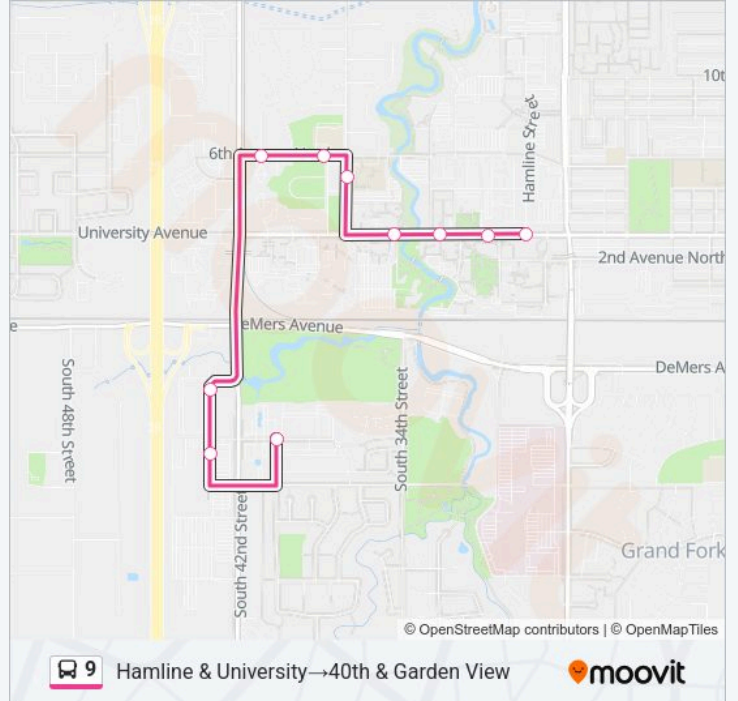

**Direction: Hamline & University→40th & Garden View**

10 stops

[VIEW LINE SCHEDULE](#)

Hamline & University

Christus Rex

Hancock/Bek

Wilkerson

Stanford Center

Lake Agassiz School

Gallery Apartments

The Verge

Alerus Center

40th & Garden View

**9 bus Time Schedule**

Hamline & University→40th & Garden View Route  
Timetable:

Monday	5:42 PM
Tuesday	5:42 PM
Wednesday	5:42 PM
Thursday	5:42 PM
Friday	5:42 PM
Saturday	5:42 PM
Sunday	Not Operational

**9 bus Info**

**Direction:** Hamline & University→40th & Garden View

**Stops:** 10

**Trip Duration:** 11 min

**Line Summary:**

**Direction: Linden Place→Hamline & University**

15 stops

[VIEW LINE SCHEDULE](#)

- Linden Place
- S 42nd St
- Target
- S 31st St
- Columbia Mall
- Ground Round, Grand Forks, Nd, Usa
- Mallview Apartments
- S 29th St & 24th Ave
- S 29th St & 17th Ave
- Altru Columbia Rd
- S 23rd St & 11th Ave
- S 20th St & 8th Avee
- S 21st St & 7th Ave
- Amberwood Apartments
- Hamline & University