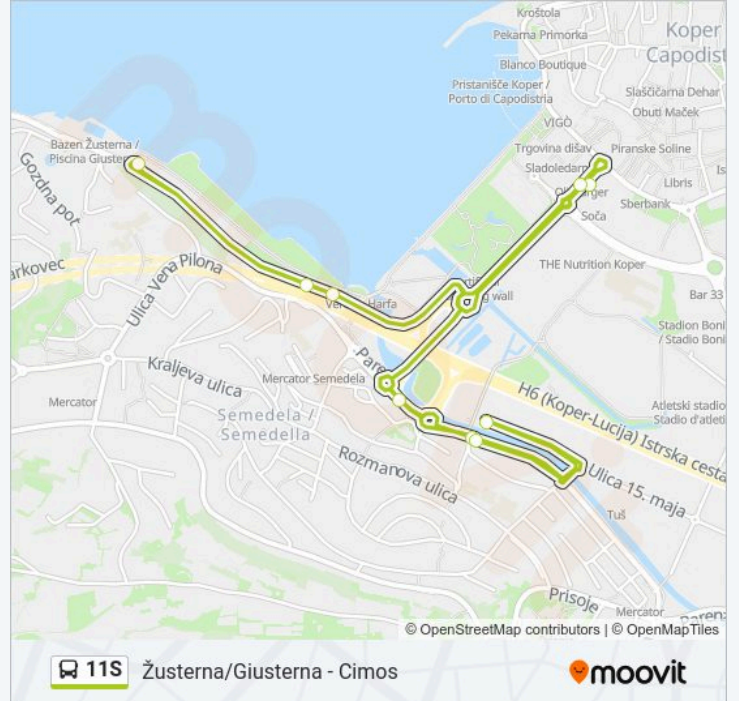

11S Line**Žusterna/Giusterna - Cimos**[Get The App](#)

The 11S bus line Žusterna/Giusterna - Cimos has one route. For regular weekdays, their operation hours are:

(1) Žusterna/Giusterna - Cimos: 08:50-20:00

Use the Moovit App to find the closest 11S bus station near you and find out when is the next 11S bus arriving.

Direction: Žusterna/Giusterna - Cimos

12 stops

[VIEW LINE SCHEDULE](#)

Cimos P&R

Pasarela - Passerella

Pasarela - Passerella

Cimos P&R

11S bus Time Schedule

Žusterna/Giusterna - Cimos Route Timetable:

Monday	08:50-20:00
Tuesday	08:50-20:00
Wednesday	08:50-20:00
Thursday	08:50-20:00
Friday	08:50-20:00
Saturday	Not Operational
Sunday	Not Operational

11S bus Info

Direction: Žusterna/Giusterna - Cimos

Stops: 12

Trip Duration: 13 min

Line Summary:

11S bus time schedules and route maps are available in an offline PDF at moovitapp.com. Use the Moovit App to see live bus times, train schedule or subway schedule, and step-by-step directions for all public transit in Koper.