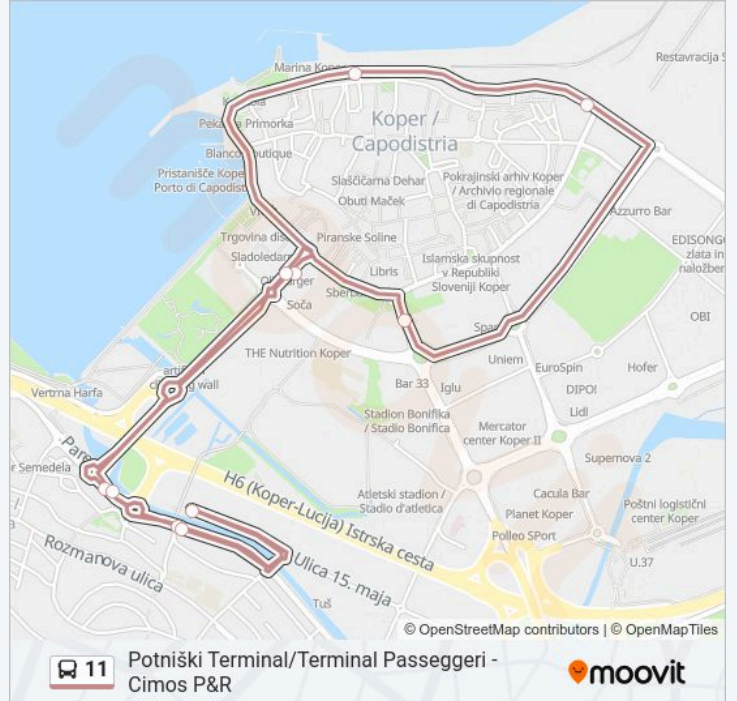

Use the Moovit App to find the closest 11 bus station near you and find out when is the next 11 bus arriving.

**Direction: Potniški Terminal/Terminal Passeggeri - Cimos P&R**

11 stops

[VIEW LINE SCHEDULE](#)

Mandrač - Mandracchio

Pasarela - Passerella

Cimos P&amp;R

**11 bus Time Schedule**

Potniški Terminal/Terminal Passeggeri - Cimos P&amp;R

Route Timetable:

Monday	08:29-20:30
Tuesday	08:29-20:30
Wednesday	08:29-20:30
Thursday	08:29-20:30
Friday	08:29-20:30
Saturday	Not Operational
Sunday	Not Operational

**11 bus Info****Direction:** Potniški Terminal/Terminal Passeggeri - Cimos P&R**Stops:** 11**Trip Duration:** 12 min**Line Summary:**

### Direction: Sv. Ana - Sant'Anna

5 stops

[VIEW LINE SCHEDULE](#)

Cimos P&R

Pasarela - Passerella

Zeleni Park - Mercato

Potniški Terminal - Terminal Passeggeri

Sv. Ana Pt - Sant'Anna