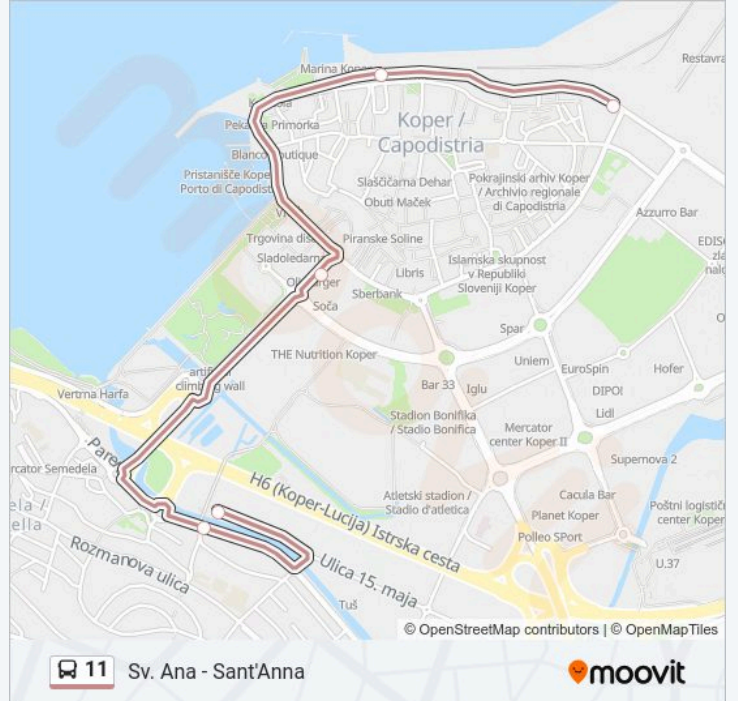

Direction: Tržnica-Mercato

7 stops

[VIEW LINE SCHEDULE](#)

Cimos P&R

Pasarela - Passerella

Zeleni Park - Mercato

Potniški Terminal - Terminal Passeggeri

Sv. Ana Pt - Sant'Anna

Banka I - Banca I

Tržnica - Mercato

11 bus Time Schedule

Tržnica-Mercato Route Timetable:

Monday	06:37-13:00
Tuesday	06:37-13:00
Wednesday	06:37-13:00
Thursday	06:37-13:00
Friday	06:37-13:00
Saturday	Not Operational
Sunday	Not Operational

11 bus Info

Direction: Tržnica-Mercato

Stops: 7

Trip Duration: 11 min

Line Summary: