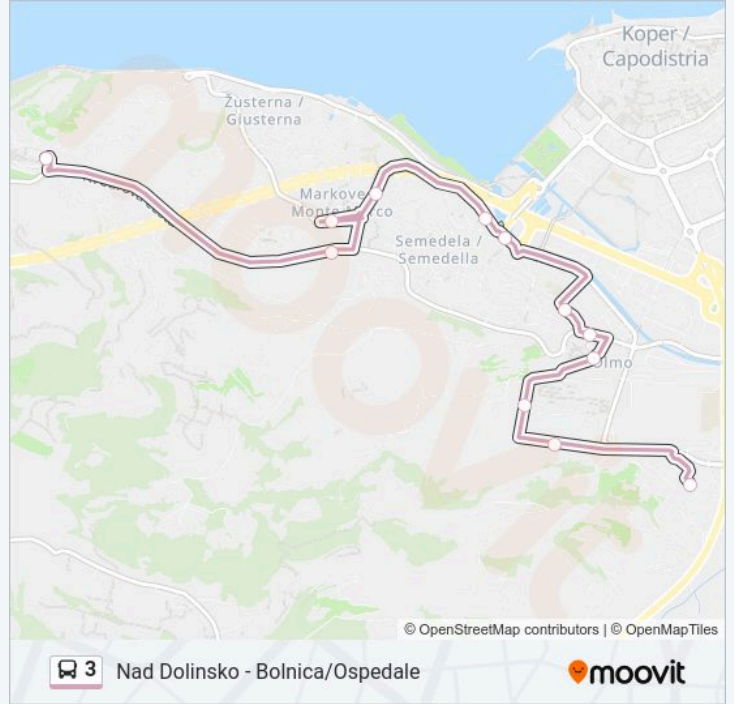

3 bus time schedules and route maps are available in an offline PDF at moovitapp.com. Use the Moovit App to see live bus times, train schedule or subway schedule, and step-by-step directions for all public transit in Koper.

© 2025 Moovit - All Rights Reserved