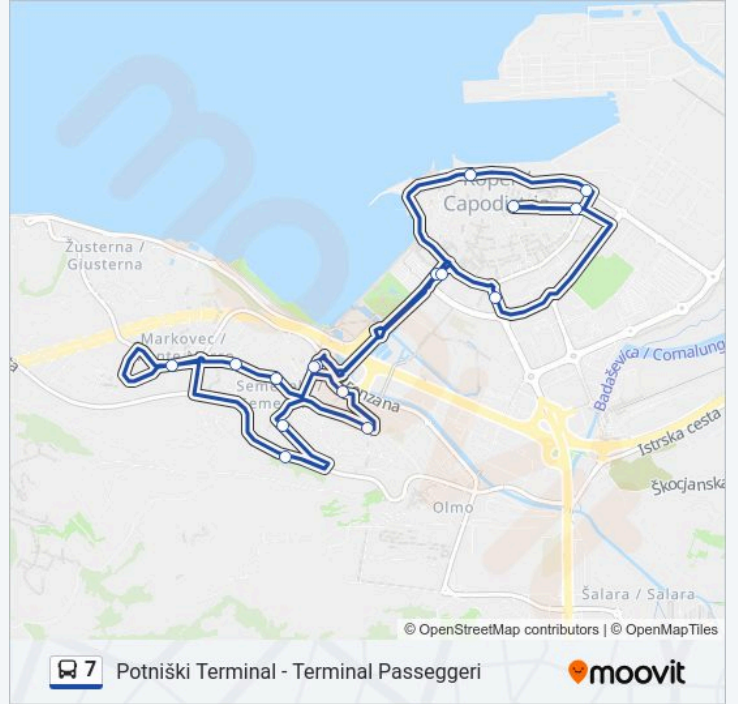

The 7 bus line Potniški Terminal - Terminal Passeggeri has one route. For regular weekdays, their operation hours are:

(1) Potniški Terminal - Terminal Passeggeri: 06:10-20:30

Use the Moovit App to find the closest 7 bus station near you and find out when is the next 7 bus arriving.

Direction: Potniški Terminal - Terminal Passeggeri

17 stops

[VIEW LINE SCHEDULE](#)

- Potniški Terminal - Terminal Passeggeri
- Sv. Ana Pt - Sant'Anna
- Sveta Ana - Sant'Anna
- Trg Brolo - Piazza Brolo
- Banka I - Banca I
- Tržnica - Mercato
- Nova Ulica - Via Nuova
- Kraljeva Ulica, 2 - Via Kralj
- Kraljeva Ulica K - Via Kralj Incrocio
- Markovec Center Za Gradom - Monte Marco Centro
- Klaričeva Ulica - Via Klarič
- Ulica Ii. Prekomorske Brigade - Via Il Battagliione D'Oltremare
- Rozmanova Ulica - Via Rozman
- Srebrničeva Ulica - Via Srebrnič
- Nova Ulica - Via Nuova
- Zeleni Park - Mercato
- Potniški Terminal - Terminal Passeggeri

7 bus Time Schedule

Potniški Terminal - Terminal Passeggeri Route

Timetable:

Monday	06:10-20:30
Tuesday	06:10-20:30
Wednesday	06:10-20:30
Thursday	06:10-20:30
Friday	06:10-20:30
Saturday	Not Operational
Sunday	Not Operational

7 bus Info

Direction: Potniški Terminal - Terminal Passeggeri

Stops: 17

Trip Duration: 26 min

Line Summary:

7 bus time schedules and route maps are available in an offline PDF at moovitapp.com. Use the Moovit App to see live bus times, train schedule or subway schedule, and step-by-step directions for all public transit in Koper.