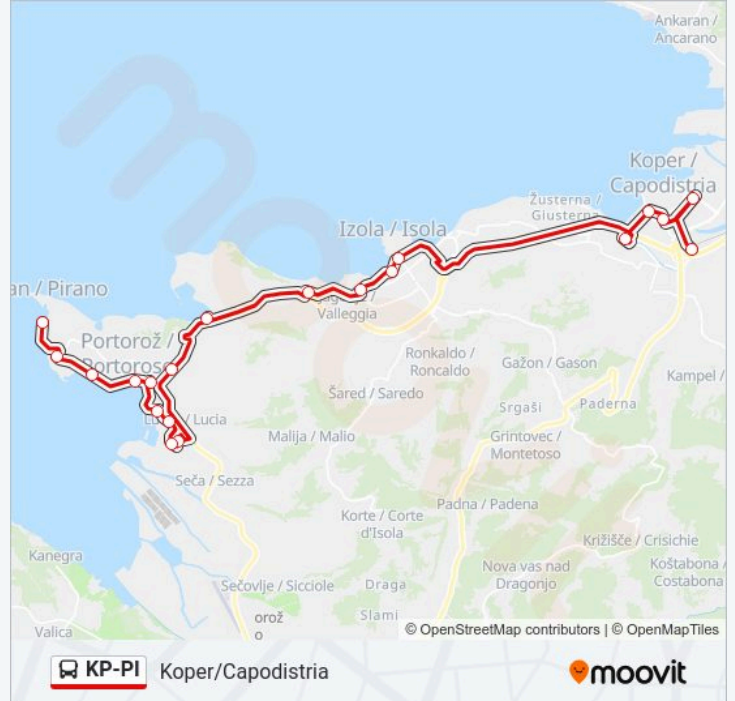

 **KP-PI Line**

Koper/Capodistria

Get The App

The KP-PI bus line (Koper/Capodistria) has 2 routes. For regular weekdays, their operation hours are:

(1) Koper/Capodistria: 05:00-22:10(2) Piran/Pirano: 05:00-22:15

Use the Moovit App to find the closest KP-PI bus station near you and find out when is the next KP-PI bus arriving.

Direction: Koper/Capodistria

20 stops

[VIEW LINE SCHEDULE](#)

Piran Avtobusna Postaja - Pirano Autostazione

Valeta - Valletta

Strunjan, 27a - Strugnano Incrocio

Jagodje, 23b - Belvedere

Morova Ulica, 4 - Via Moro 4 Simonov Zaliv-San Simòn

Dantejeva Ulica, 3 - Via Dante 3

Izola/Isola Cankarjev Drevored, 2 Viale Cankar

KP-PI bus Info

Direction: Koper/Capodistria

Stops: 20

Trip Duration: 48 min

Line Summary:

Direction: Piran/Pirano

17 stops

[VIEW LINE SCHEDULE](#)