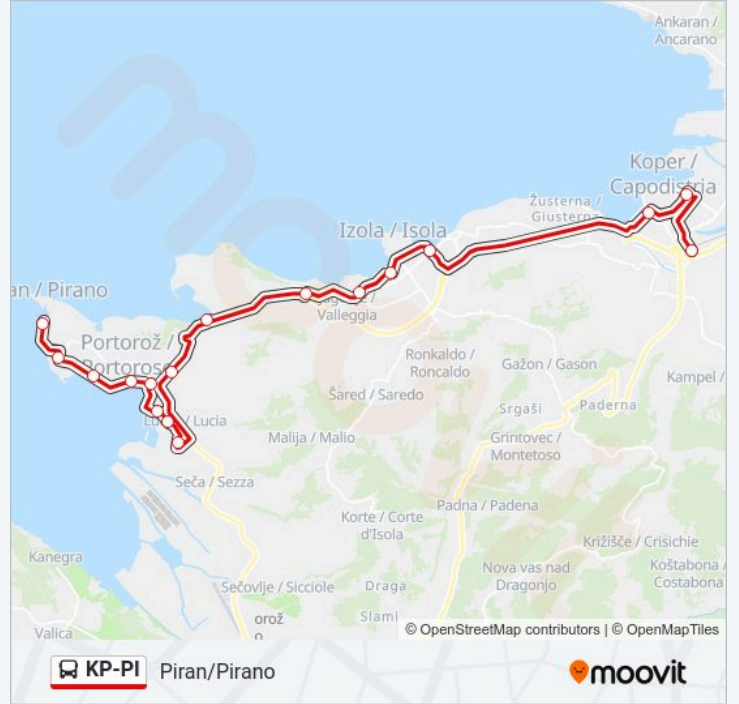

KP-PI bus time schedules and route maps are available in an offline PDF at moovitapp.com. Use the Moovit App to see live bus times, train schedule or subway schedule, and step-by-step directions for all public transit in Koper.

© 2025 Moovit - All Rights Reserved