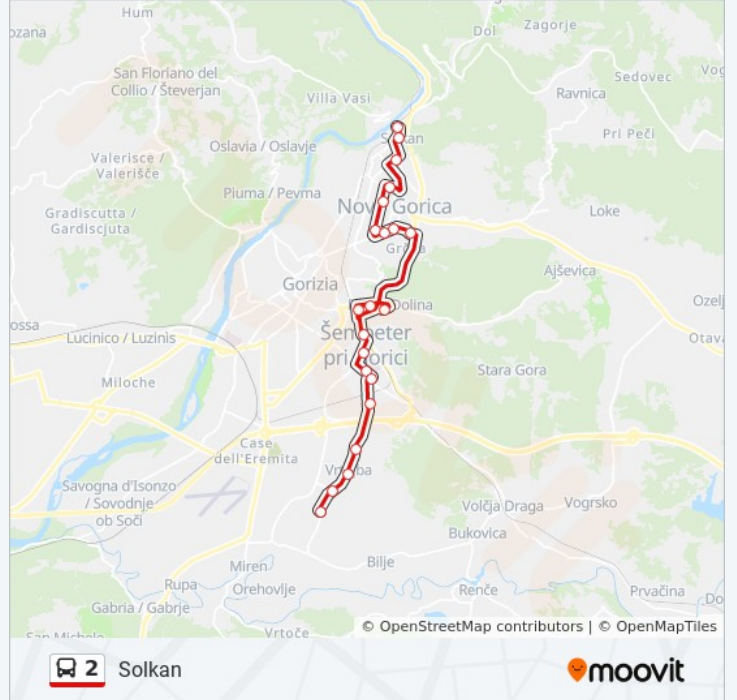

Direction: Solkan

15 stops

[VIEW LINE SCHEDULE](#)

Šempeter Trg Ivana Roba, 3-4
Šempeter Bolnišnica - Ospedale
Podmark, 24
Rožna Dolina Meja - Casa Rossa Ex Confine
Vipavska Cesta, 10 - Primex
Rožna Dolina Pokopališče
Ulica Tolminskih Puntarjev, 26 Grčna
Map - Mestna Avtobusna Postaja
Erjavčeva Ulica, 2
Cankarjeva Ulica, 4 - Stadion
Cankarjeva Ulica, 50
Lavričeva 78
Ulica Milojke Štrukelj, 80
Solkan Trg - Žel. Postaja
Solkan

2 bus Info

Direction: Solkan

Stops: 15

Trip Duration: 20 min

Line Summary:

Direction: Šempeter

13 stops

[VIEW LINE SCHEDULE](#)

Vojkova Cesta, 111a Grčna

Rožna Dolina - Primex

Rožna Dolina Meja - Casa Rossa Ex Confine

Šempeter Podmark

Trg Ivana Roba, 13

2 bus Time Schedule

Šempeter Route Timetable:

Sunday	06:30 - 19:30
Monday	Not Operational
Tuesday	Not Operational
Wednesday	Not Operational
Thursday	Not Operational
Friday	Not Operational
Saturday	Not Operational

2 bus Info

Direction: Šempeter

Stops: 13

Trip Duration: 17 min

Line Summary:

2 bus time schedules and route maps are available in an offline PDF at moovitapp.com. Use the [Moovit App](#) to see live bus times, train schedule or subway schedule, and step-by-step directions for all public transit in Koper.