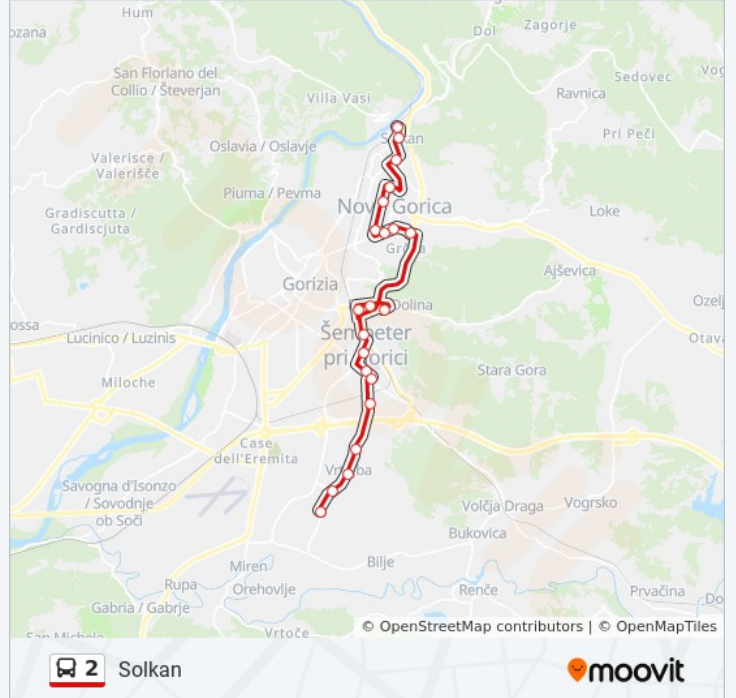

Direction: Solkan

15 stops

[VIEW LINE SCHEDULE](#)

Šempeter Trg Ivana Roba, 3-4
Šempeter Bolnišnica - Ospedale
Podmark, 24
Rožna Dolina Meja - Casa Rossa Ex Confine
Vipavska Cesta, 10 - Primex
Rožna Dolina Pokopališče
Ulica Tolminskih Puntarjev, 26 Grčna
Map - Mestna Avtobusna Postaja
Erjavčeva Ulica, 2
Cankarjeva Ulica, 4 - Stadion
Cankarjeva Ulica, 50
Lavričeva 78
Ulica Milojke Štrukelj, 80
Solkan Trg - Žel. Postaja
Solkan

2 bus Info

Direction: Solkan

Stops: 15

Trip Duration: 20 min

Line Summary:

Direction: Šempeter

13 stops

[VIEW LINE SCHEDULE](#)

Vojkova Cesta, 111a Grčna

Rožna Dolina - Primex

Rožna Dolina Meja - Casa Rossa Ex Confine

Šempeter Podmark

Trg Ivana Roba, 13

2 bus Time Schedule

Šempeter Route Timetable:

Sunday	06:30 - 19:30
Monday	Not Operational
Tuesday	Not Operational
Wednesday	Not Operational
Thursday	Not Operational
Friday	Not Operational
Saturday	Not Operational

2 bus Info

Direction: Šempeter

Stops: 13

Trip Duration: 17 min

Line Summary:

2 bus time schedules and route maps are available in an offline PDF at moovitapp.com. Use the [Moovit App](#) to see live bus times, train schedule or subway schedule, and step-by-step directions for all public transit in Koper.