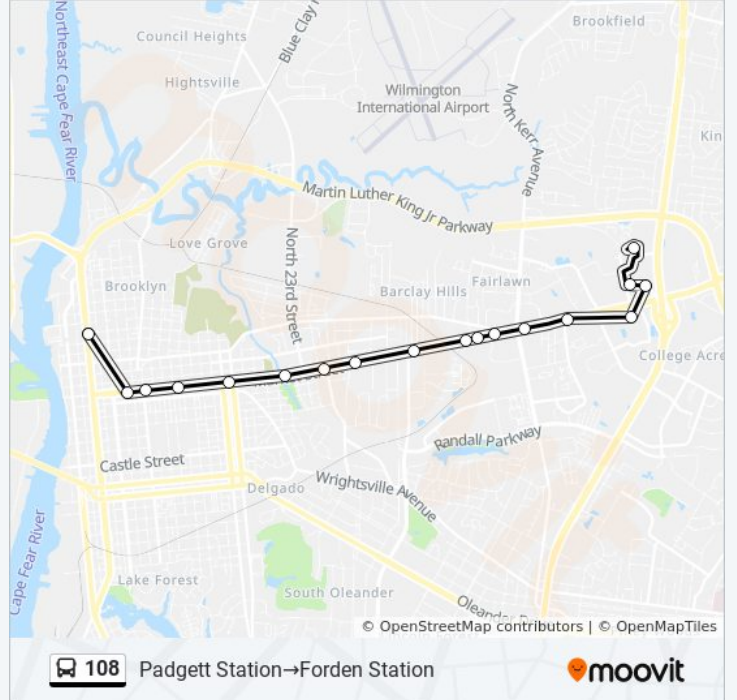

108

Forden Station → Padgett Station

Get The App

The 108 bus line (Forden Station → Padgett Station) has 2 routes. For regular weekdays, their operation hours are:
 (1) Forden Station → Padgett Station: 6:00 AM - 7:00 PM
 (2) Padgett Station → Forden Station: 6:00 AM - 7:30 PM
 Use the Moovit App to find the closest 108 bus station near you and find out when is the next 108 bus arriving.

108 bus Info

Direction: Forden Station → Padgett Station

Stops: 25

Trip Duration: 30 min

Line Summary:

Market St Wb at 9th St (Cape Fear Museum)

Market St Wb at 4th St

Padgett Station

Market St Eb at Lullwater Dr

Sigmon Rd Nb at Walmart

Gingerwood Dr Nb at Costco

Lennon Dr Nb at Gingerwood Dr

Forden Station

108 bus Time Schedule

Padgett Station → Forden Station Route Timetable:

Sunday	9:30 AM - 4:30 PM
Monday	6:00 AM - 7:30 PM
Tuesday	6:00 AM - 7:30 PM
Wednesday	6:00 AM - 7:30 PM
Thursday	6:00 AM - 7:30 PM
Friday	6:00 AM - 7:30 PM
Saturday	8:30 AM - 5:30 PM

108 bus Info

Direction: Padgett Station → Forden Station

Stops: 18

Trip Duration: 30 min

Line Summary:

108 bus time schedules and route maps are available in an offline PDF at moovitapp.com. Use the [Moovit App](#) to see live bus times, train schedule or subway schedule, and step-by-step directions for all public transit in Wilmington.