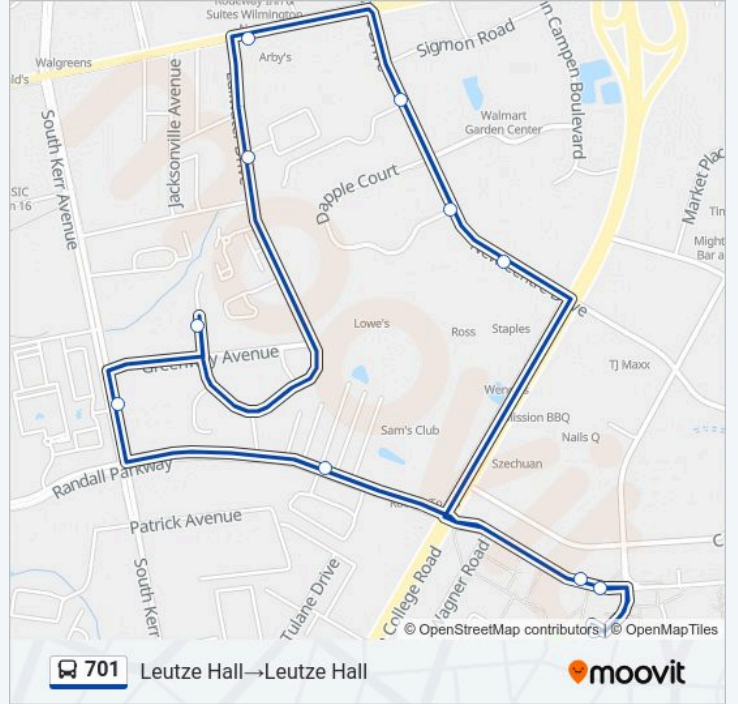

701 bus Info**Direction:** Leutze Hall→New Centre Dr Sb at Applebee's**Stops:** 10**Trip Duration:** 20 min**Line Summary:**

Direction: Leutze Hall→Leutze Hall

12 stops

[VIEW LINE SCHEDULE](#)

- Leutze Hall
- Randall Dr Wb at Bear Hall
- Randall Pkwy Wb at Grouse Ct
- Kerr Ave Nb at Greenway Village
- Cedar Branch Ln at Cul-De-Sac
- Lullwater Dr at Lullwater Village
- Market St Eb at Lullwater Dr
- New Centre Dr Sb at Colonial Parke Apartments
- New Centre Dr Sb at Dapple Ct
- New Centre Dr Sb at Applebee's
- Randall Dr Eb at Bear Hall
- Leutze Hall

701 bus Time Schedule

Leutze Hall→Leutze Hall Route Timetable:

| | |
|-----------|-----------------|
| Monday | 7:15 AM-5:15 PM |
| Tuesday | 7:15 AM-5:15 PM |
| Wednesday | 7:15 AM-5:15 PM |
| Thursday | 7:15 AM-5:15 PM |
| Friday | 7:15 AM-5:15 PM |
| Saturday | Not Operational |
| Sunday | Not Operational |

701 bus Info

Direction: Leutze Hall→Leutze Hall

Stops: 12

Trip Duration: 30 min

Line Summary:

701 bus time schedules and route maps are available in an offline PDF at moovitapp.com. Use the Moovit App to see live bus times, train schedule or subway schedule, and step-by-step directions for all public transit in Wilmington.