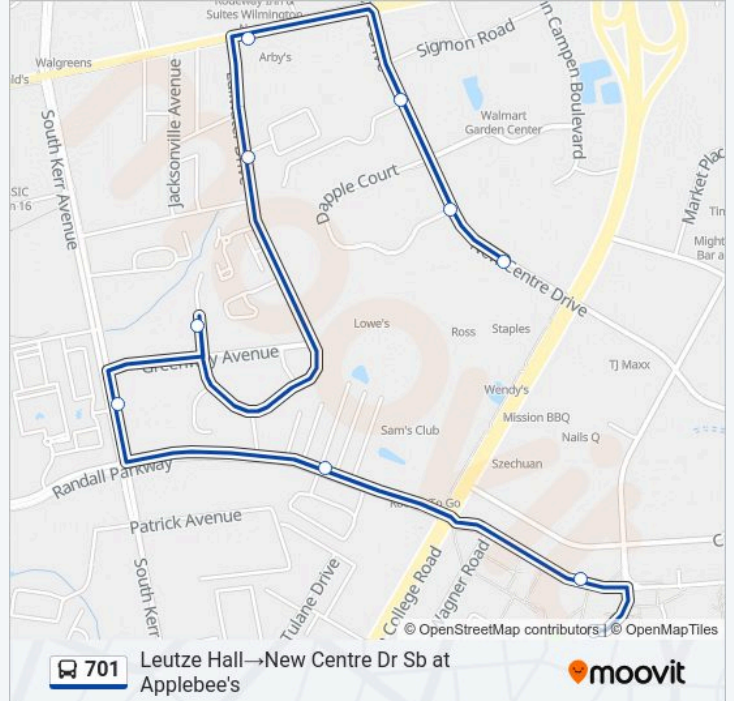

Use the Moovit App to find the closest 701 bus station near you and find out when is the next 701 bus arriving.

Direction: Leutze Hall→New Centre Dr Sb at Applebee's

10 stops

[VIEW LINE SCHEDULE](#)

Leutze Hall

Randall Dr Wb at Bear Hall

Randall Pkwy Wb at Grouse Ct

Kerr Ave Nb at Greenway Village

Cedar Branch Ln at Cul-De-Sac

Lullwater Dr at Lullwater Village

Market St Eb at Lullwater Dr

New Centre Dr Sb at Colonial Parke Apartments

New Centre Dr Sb at Dapple Ct

New Centre Dr Sb at Applebee's

701 bus Time Schedule

Leutze Hall→New Centre Dr Sb at Applebee's Route Timetable:

| | |
|-----------|-----------------|
| Monday | 5:45 PM |
| Tuesday | 5:45 PM |
| Wednesday | 5:45 PM |
| Thursday | 5:45 PM |
| Friday | 5:45 PM |
| Saturday | Not Operational |
| Sunday | Not Operational |

701 bus Info**Direction:** Leutze Hall→New Centre Dr Sb at Applebee's**Stops:** 10**Trip Duration:** 20 min**Line Summary:**

Direction: Leutze Hall→Leutze Hall

12 stops

[VIEW LINE SCHEDULE](#)

- Leutze Hall
- Randall Dr Wb at Bear Hall
- Randall Pkwy Wb at Grouse Ct
- Kerr Ave Nb at Greenway Village
- Cedar Branch Ln at Cul-De-Sac
- Lullwater Dr at Lullwater Village
- Market St Eb at Lullwater Dr
- New Centre Dr Sb at Colonial Parke Apartments
- New Centre Dr Sb at Dapple Ct
- New Centre Dr Sb at Applebee's
- Randall Dr Eb at Bear Hall
- Leutze Hall