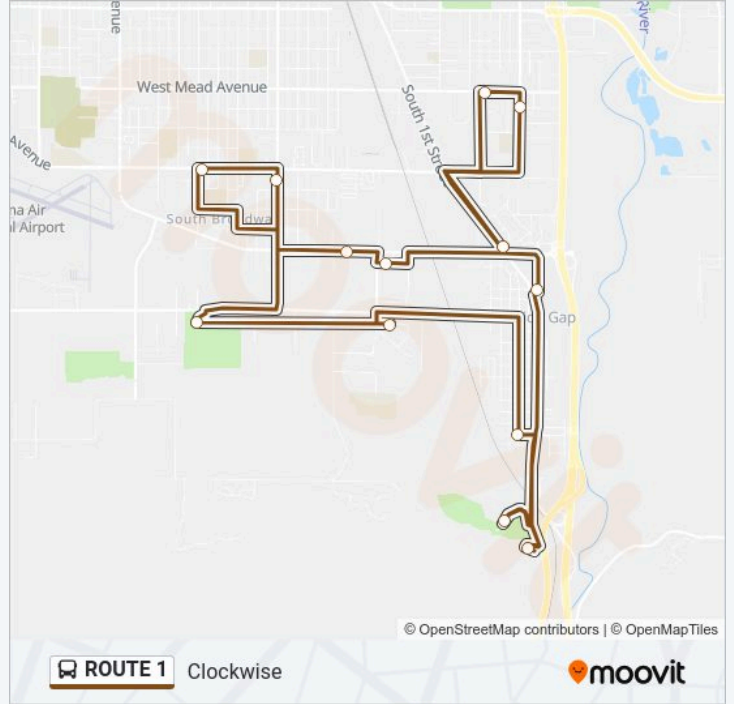

**ROUTE 1 Line**

Clockwise

Get The App

The ROUTE 1 bus line Clockwise has one route. For regular weekdays, their operation hours are:

(1) Clockwise: 6:30 AM - 6:25 PM

Use the Moovit App to find the closest ROUTE 1 bus station near you and find out when is the next ROUTE 1 bus arriving.

**Direction: Clockwise**

14 stops

[VIEW LINE SCHEDULE](#)

Valley Mall  
S 14th St & E Mead Ave  
S 18th St & Carey St  
Washington Department Of Transportation  
Fullbright Park  
Leisure Hill  
S 2nd St & W Washington St  
Yakima County Health District/Business Park  
Ahtanum Youth Activities Park  
W Washington Ave And S 10th Ave  
S 3rd Ave & W Washington Ave  
Costco  
Winco (2425 Longfibre Rd)  
Valley Mall

**ROUTE 1 bus Time Schedule**

Clockwise Route Timetable:

Monday	6:30 AM - 6:25 PM
Tuesday	6:30 AM - 6:25 PM
Wednesday	6:30 AM - 6:25 PM
Thursday	6:30 AM - 6:25 PM
Friday	6:30 AM - 6:25 PM
Saturday	8:40 AM - 5:55 PM
Sunday	8:40 AM - 5:55 PM

**ROUTE 1 bus Info****Direction:** Clockwise**Stops:** 14**Trip Duration:** 65 min**Line Summary:**

ROUTE 1 bus time schedules and route maps are available in an offline PDF at [moovitapp.com](https://moovitapp.com). Use the Moovit App to see live bus times, train schedule or subway schedule, and step-by-step directions for all public transit in Yakima.