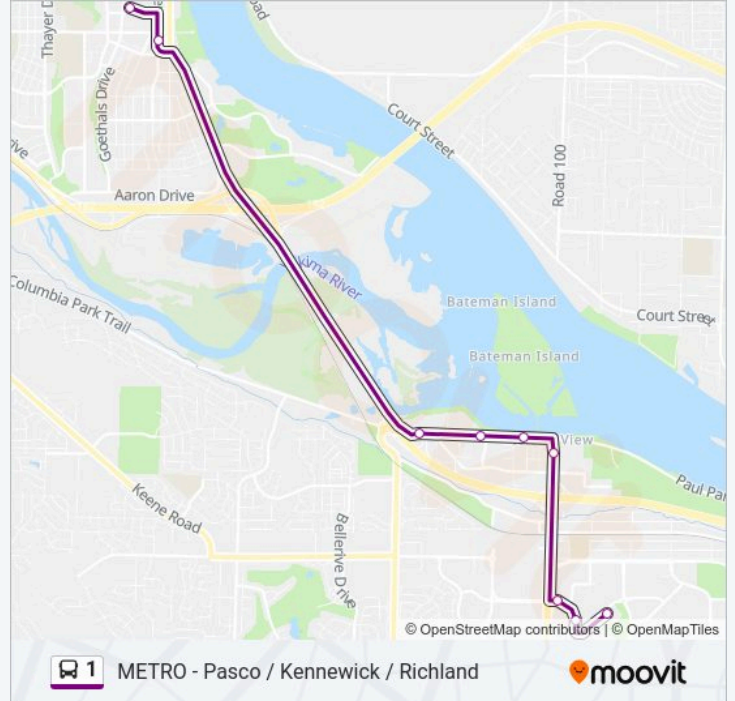

**1 bus Info****Direction:** Knight Street Transit Center**Stops:** 31**Trip Duration:** 37 min**Line Summary:**

Young St at Grandridge Blvd

Three Rivers Transit Center

Quinault Ave at Okanogan Pl

Quinault Ave at Columbia Center Blvd

Columbia Center Blvd at Geneva St.

Columbia Park Trail at Florida Ave

Columbia Park Trail at Spaulding Ave

Columbia Park Trail at Steptoe St

Jadwin Ave at Lee Blvd

Knight St Transit Center

### Direction: 22nd Ave Transit Center

30 stops

[VIEW LINE SCHEDULE](#)

Knight St Transit Center

Jadwin Ave at Lee Blvd

Columbia Park Trail at Fowler St

Columbia Park Trail at Spaulding Ave

Columbia Park Trail at Florida Ave

Columbia Center Blvd at Geneva St

Okanogan Pl at Quinault St

Three Rivers Transit Center

Grandridge Blvd at Young St

Columbia Center Blvd at Grandridge Blvd

Columbia Center Blvd at Deschutes Ave

Clearwater Ave at Colorado St