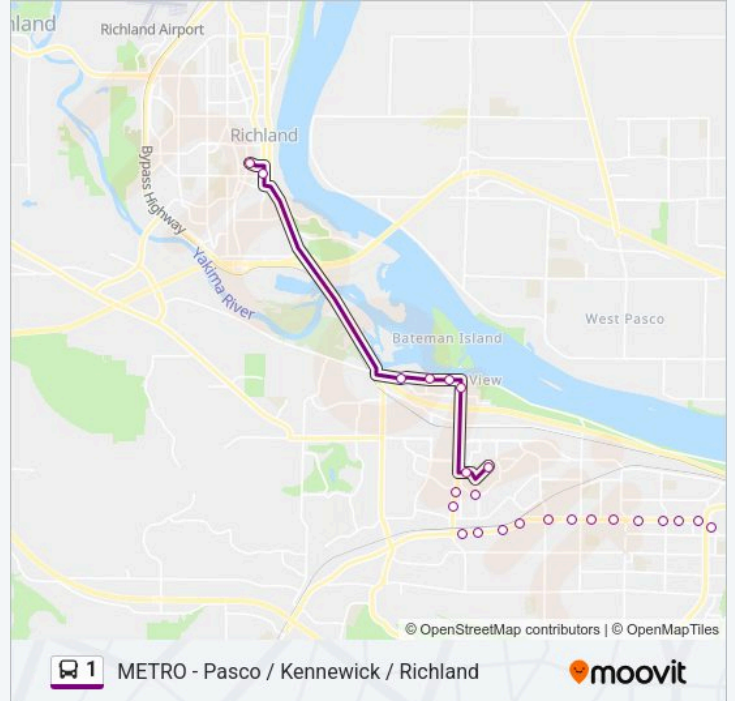

**Direction: Knight Street Transit Center**

31 stops

[VIEW LINE SCHEDULE](#)

22nd Ave Transit Center

20th Ave at Irving St

20th Ave at Hopkins St

Lewis St at 20th Ave

Lewis St at 24th Ave

**1 bus Info****Direction:** Knight Street Transit Center**Stops:** 31**Trip Duration:** 37 min**Line Summary:**

Young St at Grandridge Blvd

Three Rivers Transit Center

Quinault Ave at Okanogan Pl

Quinault Ave at Columbia Center Blvd

Columbia Center Blvd at Geneva St

Okanogan Pl at Quinault St

Three Rivers Transit Center

Grandridge Blvd at Young St

Columbia Center Blvd at Grandridge Blvd

Columbia Center Blvd at Deschutes Ave

Clearwater Ave at Colorado St

### 1 bus Info

**Direction:** 22nd Ave Transit Center

**Stops:** 30

**Trip Duration:** 40 min

**Line Summary:**

Clearwater Ave at Yost St  
Clearwater Ave at Union St  
Clearwater Ave at Morain St  
Clearwater Ave at Johnson St  
Clearwater Ave at Hwy 395  
Vista Way at Hwy 395  
Yelm St at Clearwater Ave  
Lewis St at 28th Ave  
Lewis St at 24th Ave  
20th Ave at Hopkins St  
20th Ave at Irving St  
22nd Ave Transit Center