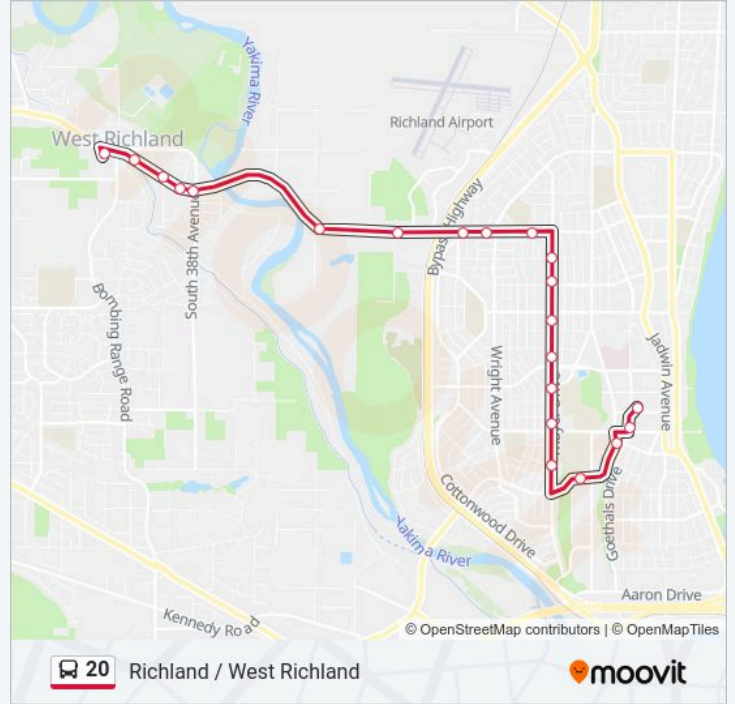

Direction: West Richland Transit Center

27 stops

[VIEW LINE SCHEDULE](#)

Knight St Transit Center
Lee Blvd at Goethals Dr
Stevens Dr at Railroad Ave
Wellhouse Loop at Wellsian Way
Thayer Dr at Hoffman St
Thayer Dr at Lee Blvd
Thayer Dr at Long Ave
Thayer Dr at Swift Blvd
Thayer Dr at Williams Blvd
Thayer Dr at Symons St
Thayer Dr at Torbett St
Van Giesen St at Sanford Ave
Van Giesen St at Alder Ave
Van Giesen St at Birch Ave
Van Giesen St at Bronco Ln
Van Giesen St at Jones Rd
Van Giesen St at 38th Ave
Van Giesen St at 41st Ave
Van Giesen St at Fallon Dr
Van Giesen St at Canal Dr
Van Giesen St at Grosscup Blvd

20 bus Info

Direction: West Richland Transit Center

Stops: 27

Trip Duration: 22 min

Line Summary:

Grosscup Blvd at Fern St

Gray St at 59th Ave

62nd Ave at Deer St

Van Giesen St at 58th Ave

Van Giesen St at Grosscup Blvd

West Richland Transfer Point

Direction: Knight Street Transit Center

21 stops

[VIEW LINE SCHEDULE](#)

West Richland Transfer Point

Van Giesen St at Fallon Pl

20 bus Info

Direction: Knight Street Transit Center

Stops: 21

Trip Duration: 15 min

Line Summary:

Stevens Dr at Gillespie St

Goethals Dr at Lee Blvd

Knight St Transit Center