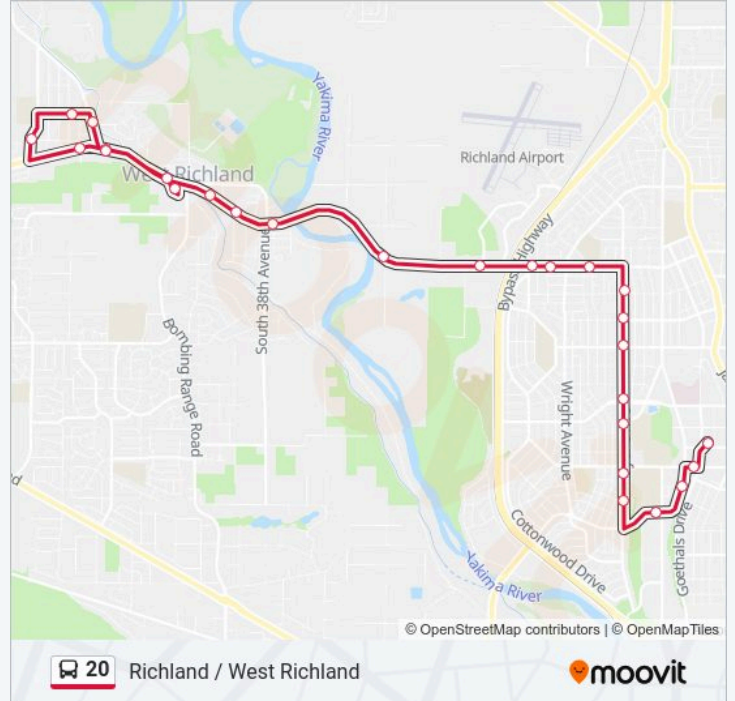

Direction: West Richland Transit Center

27 stops

[VIEW LINE SCHEDULE](#)

Knight St Transit Center
Lee Blvd at Goethals Dr
Stevens Dr at Railroad Ave
Wellhouse Loop at Wellsian Way
Thayer Dr at Hoffman St
Thayer Dr at Lee Blvd
Thayer Dr at Long Ave
Thayer Dr at Swift Blvd
Thayer Dr at Williams Blvd
Thayer Dr at Symons St
Thayer Dr at Torbett St
Van Giesen St at Sanford Ave
Van Giesen St at Alder Ave
Van Giesen St at Birch Ave
Van Giesen St at Bronco Ln
Van Giesen St at Jones Rd
Van Giesen St at 38th Ave
Van Giesen St at 41st Ave
Van Giesen St at Fallon Dr
Van Giesen St at Canal Dr
Van Giesen St at Grosscup Blvd

20 bus Info

Direction: West Richland Transit Center

Stops: 27

Trip Duration: 22 min

Line Summary:

Grosscup Blvd at Fern St

Gray St at 59th Ave

62nd Ave at Deer St

Van Giesen St at 58th Ave

Van Giesen St at Grosscup Blvd

West Richland Transfer Point

Direction: Knight Street Transit Center

21 stops

[VIEW LINE SCHEDULE](#)

West Richland Transfer Point

Van Giesen St at Fallon Pl

20 bus Info

Direction: Knight Street Transit Center

Stops: 21

Trip Duration: 15 min

Line Summary:

Stevens Dr at Gillespie St

Goethals Dr at Lee Blvd

Knight St Transit Center