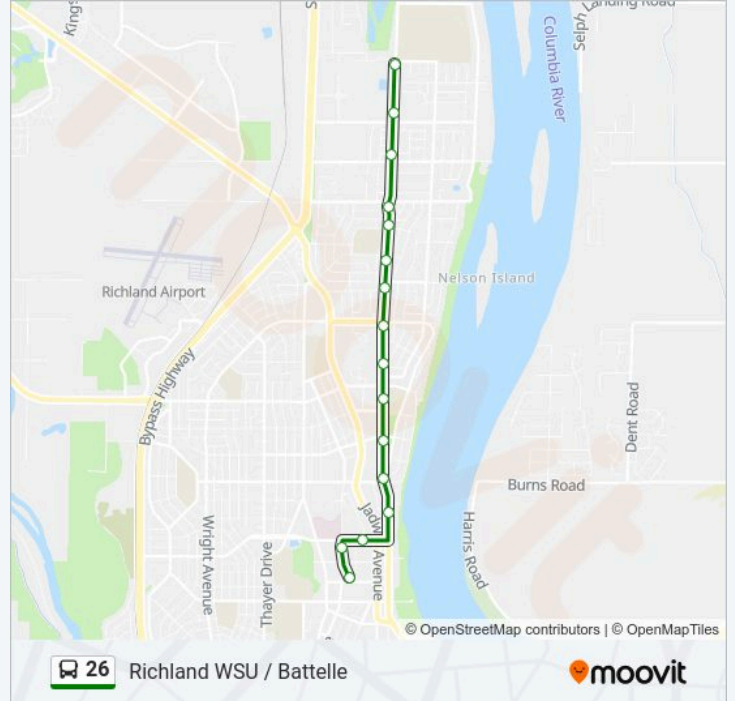

Port Of Benton Blvd at 3rd St

Port Of Benton Blvd at Hills St

Port Of Benton Blvd at 6th St

(Flag Stop)Port Of Benton Blvd at 9th St

Ferguson St at Gw Way

Horn Rapids Rd at Innovation Blvd

Innovation Blvd at Horn Rapids Rd

Direction: Knight St Transit Center

21 stops

[VIEW LINE SCHEDULE](#)

Innovation Blvd at Horn Rapids Rd

Innovation Blvd at Battelle Blvd

Gw Way at 6th St

Gw Way at 5th St

Gw Way at University Dr

Gw Way at Waldron St

Gw Way at Van Giesen St

Gw Way at Symons St

Gw Way at Williams Blvd

Gw Way at Guyer Ave

26 bus Time Schedule

Knight St Transit Center Route Timetable:

Monday	6:17 AM-9:45 PM
Tuesday	6:17 AM-9:45 PM
Wednesday	6:17 AM-9:45 PM
Thursday	6:17 AM-9:45 PM
Friday	6:17 AM-9:45 PM
Saturday	7:18 AM-9:45 PM
Sunday	Not Operational

26 bus Info

Direction: Knight St Transit Center

Stops: 21

Trip Duration: 14 min

Line Summary:

Swift Blvd at Gilmore St

Goethals Dr at Swift Blvd

Knight St Transit Center