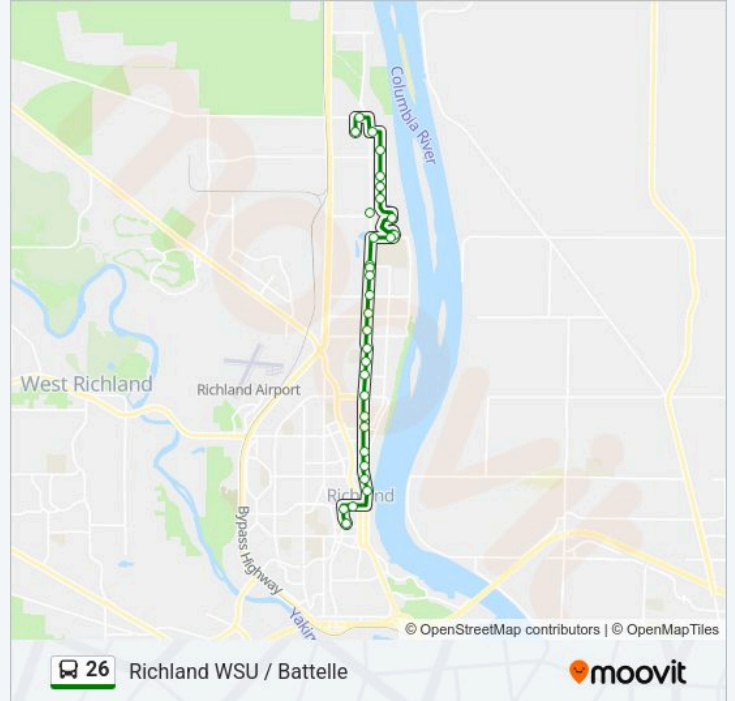

26 bus Info

Direction: Innovation Blvd / Gw Way at Hanaford

Stops: 31

Trip Duration: 18 min

Line Summary:

Crimson Way at University Dr

Gw Way at University Dr

Gw Way at Hanford St

Port Of Benton Blvd at 3rd St

Port Of Benton Blvd at Hills St

Port Of Benton Blvd at 6th St

(Flag Stop)Port Of Benton Blvd at 9th St

Ferguson St at Gw Way

Horn Rapids Rd at Innovation Blvd

Innovation Blvd at Horn Rapids Rd

Direction: Knight St Transit Center

21 stops

[VIEW LINE SCHEDULE](#)

Innovation Blvd at Horn Rapids Rd

Innovation Blvd at Battelle Blvd

Gw Way at 6th St

Gw Way at 5th St

Gw Way at University Dr

26 bus Info

Direction: Knight St Transit Center

Stops: 21

Trip Duration: 14 min

Line Summary:

Swift Blvd at Gilmore St

Goethals Dr at Swift Blvd

Knight St Transit Center