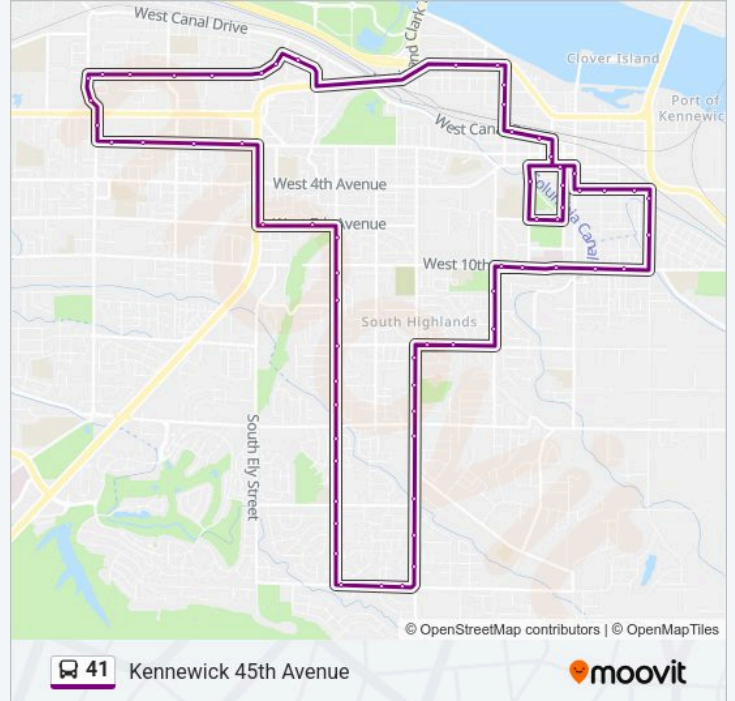

Olympia St at Highland Pl

Olympia St at 38th Pl

Olympia St at 42nd Ave

45th Ave at Palouse Pl

45th Ave at Quincy Pl

45th Ave at Vancouver St

Vancouver St at 40th Ave

Vancouver St at 37th Ave

Vancouver St at 36th Ave

Vancouver St at 31st Ave

Vancouver St at 28th Pl

Vancouver St at 26th Ave

Vancouver St at 22nd Ave

Vancouver St at 19th Ave

Vancouver St at 15th Ave

Vancouver St at 10th Ave

Vancouver St at Tacoma St

(Flag Stop)7th Ave at Zillah St

7th Ave at Hwy 395

Kennewick Ave at Hwy 395

Kennewick Ave at Johnson St

Kennewick Ave at Reed St

Kennewick Ave at Tweedt St

Union St at Albany Ave

Volland St at Grand Ronde Ave

Volland St at Grand Ronde Ave

Hood Ave at Tweet St

Hood Ave at Reed St

Hood Ave at Neel St

Hood Ave at Johnson St

Hood Ave at Ely Pl

Ely Pl at Dennis Pl / John Day Ave