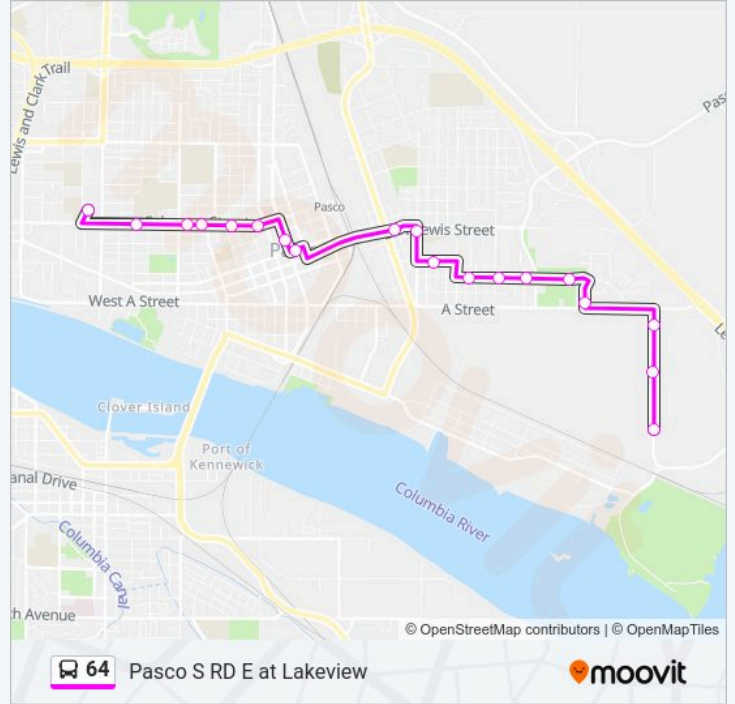

Direction: 22nd Ave Transit Center

21 stops

[VIEW LINE SCHEDULE](#)

- S Rd 40 E at Lakeview
- S Rd 40 E at Amazon (Es)
- S Road 40 E at E B Cir
- A St at Tierra Vida Ln
- Manzanita Ln at A St
- Helena St at Sprague Ave
- Helena St at Anaconda Ave
- Helena St at Cedar Ave
- Helena St at Sycamore Ave
- Alton St at Owen Ave
- Wehe Ave at Lewis St
- Lewis St at Franklin Ave / Idaho Ave
- Clark St at 3rd Ave
- 4th Ave at Clark St
- Sylvester St at 5th Ave
- Sylvester St at 8th Ave
- Sylvester St at 12th Ave
- Sylvester St at 15th Ave
- Sylvester St at 18th Ave
- Sylvester St at 19th Ave
- 22nd Ave Transit Center

64 bus Info

Direction: 22nd Ave Transit Center

Stops: 21

Trip Duration: 18 min

Line Summary:

Direction: Tierra Vida / Lakeview / Amazon

19 stops

[VIEW LINE SCHEDULE](#)

Lewis St at Idaho Ave

Wehe Ave at Columbia St

Alton St at Owen Ave

Helena St at Sycamore Ave

Helena St at Cedar Ave

Helena St at Anaconda Ave

Helena St at Sprague Ave

Manzanita Ln at A St

64 bus Info

Direction: Tierra Vida / Lakeview / Amazon

Stops: 19

Trip Duration: 20 min

Line Summary:

S Rd 40 E at Lakeview

64 bus time schedules and route maps are available in an offline PDF at moovitapp.com. Use the Moovit App to see live bus times, train schedule or subway schedule, and step-by-step directions for all public transit in Yakima.