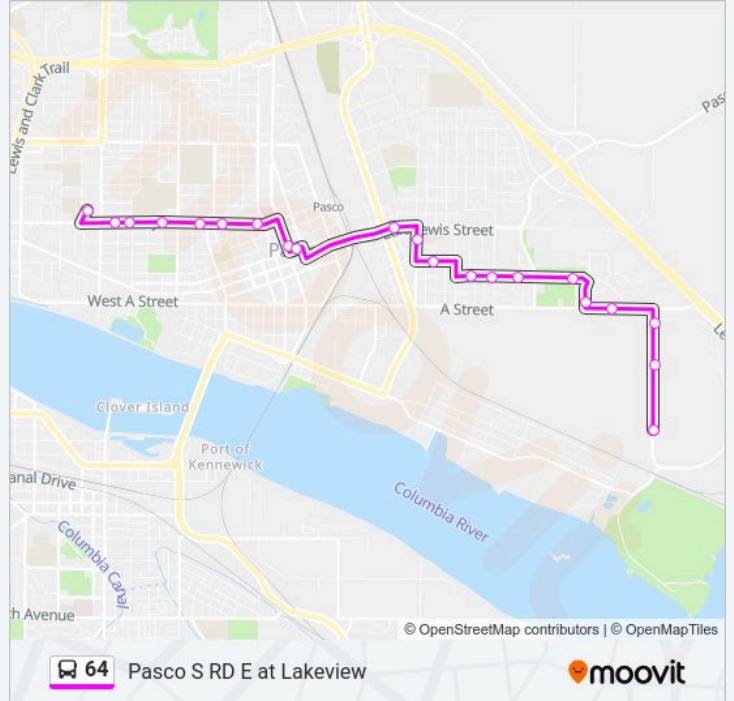

Direction: 22nd Ave Transit Center

21 stops

[VIEW LINE SCHEDULE](#)

- S Rd 40 E at Lakeview
- S Rd 40 E at Amazon (Es)
- S Road 40 E at E B Cir
- A St at Tierra Vida Ln
- Manzanita Ln at A St
- Helena St at Sprague Ave
- Helena St at Anaconda Ave
- Helena St at Cedar Ave
- Helena St at Sycamore Ave
- Alton St at Owen Ave
- Wehe Ave at Lewis St
- Lewis St at Franklin Ave / Idaho Ave
- Clark St at 3rd Ave
- 4th Ave at Clark St
- Sylvester St at 5th Ave
- Sylvester St at 8th Ave
- Sylvester St at 12th Ave
- Sylvester St at 15th Ave
- Sylvester St at 18th Ave
- Sylvester St at 19th Ave
- 22nd Ave Transit Center

64 bus Time Schedule

22nd Ave Transit Center Route Timetable:

Monday	6:20 AM-9:50 PM
Tuesday	6:20 AM-9:50 PM
Wednesday	6:20 AM-9:50 PM
Thursday	6:20 AM-9:50 PM
Friday	6:20 AM-9:50 PM
Saturday	7:20 AM-9:50 PM
Sunday	8:20 AM-6:20 PM

64 bus Info

Direction: 22nd Ave Transit Center

Stops: 21

Trip Duration: 18 min

Line Summary:

Direction: Tierra Vida / Lakeview / Amazon

19 stops

[VIEW LINE SCHEDULE](#)

Lewis St at Idaho Ave

Wehe Ave at Columbia St

Alton St at Owen Ave

Helena St at Sycamore Ave

Helena St at Cedar Ave

Helena St at Anaconda Ave

Helena St at Sprague Ave

Manzanita Ln at A St