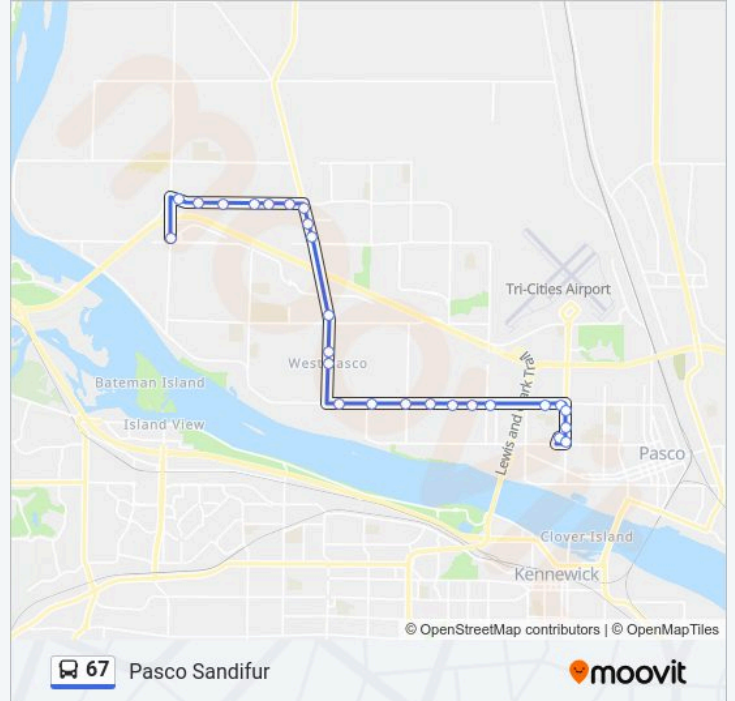

**Direction: 22nd Ave Transit Center**

26 stops

[VIEW LINE SCHEDULE](#)

- Chapel Hill Blvd at Broadmoor Blvd
- Sandifur Pkwy at Dunbarton Ave
- Sandifur Pkwy at Midland Ln
- Sandifur Pkwy at Rd 90
- Sandifur Pkwy at Rd 84
- Sandifur Pkwy at Valdez Ln / Hudson Dr
- Sandifur Pkwy at Rd 76
- Rd 68 at Sandifur Parkway
- Rd 68 at Wrigley Dr
- Rd 68 at Burden Blvd
- Rd 68 at Argent
- Rd 68 at Franklin Rd
- Rd 68 at Wernett Rd
- Court St at Rd 66 Pl
- Court St at Rd 60
- Court St at Rd 52
- (Flag Stop)Court St at Rd 48
- Court St at Rd 44
- Court St at Rd 40
- Court St at Rd 36
- Court St at 24th Ave

**67 bus Info**

**Direction:** 22nd Ave Transit Center

**Stops:** 26

**Trip Duration:** 21 min

**Line Summary:**

Court St at 22nd Ave

20th Ave at Court St

20th Ave at Henry St

20th Ave at Sylvester St

22nd Ave Transit Center

**Direction: Rd 68 / Broadmoor Blvd**

27 stops

[VIEW LINE SCHEDULE](#)

22nd Ave Transit Center

22nd Ave at Henry St

Court St at 24th Ave

**67 bus Info**

**Direction:** Rd 68 / Broadmoor Blvd

**Stops:** 27

**Trip Duration:** 24 min

**Line Summary:**

Rd 68 at Wrigley Dr

Sandifur Pkwy at Rd 76

Sandifur Pkwy at Hudson Dr