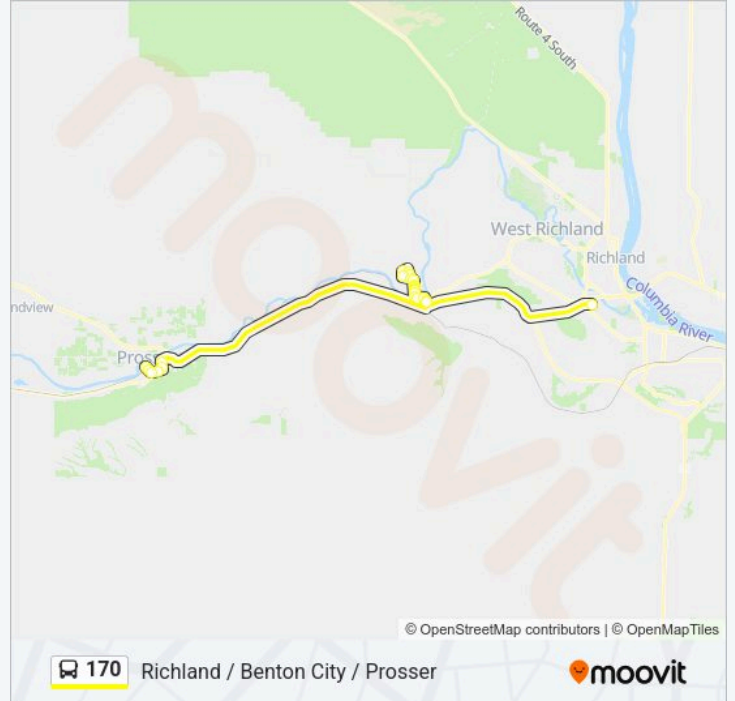

(Flag Stop)Highland Rd at Breezie Pr

Highland Rd at Windy Ln

Horne Drive at Irene Ave

Horne Dr at Ida Ave

Horne Dr at Grace Ave

(Flag Stop)9th St at Ellen Ave

9th St at Della Ave

(Flag Stop)9th St at Dale Ave

9th St at Chris Ave

9th St at Babs

Babs Ave at 2nd St

(Flag Stop)1st St at Alma

Queensgate Transit Center

170 bus time schedules and route maps are available in an offline PDF at moovitapp.com. Use the Moovit App to see live bus times, train schedule or subway schedule, and step-by-step directions for all public transit in Yakima.

© 2025 Moovit - All Rights Reserved