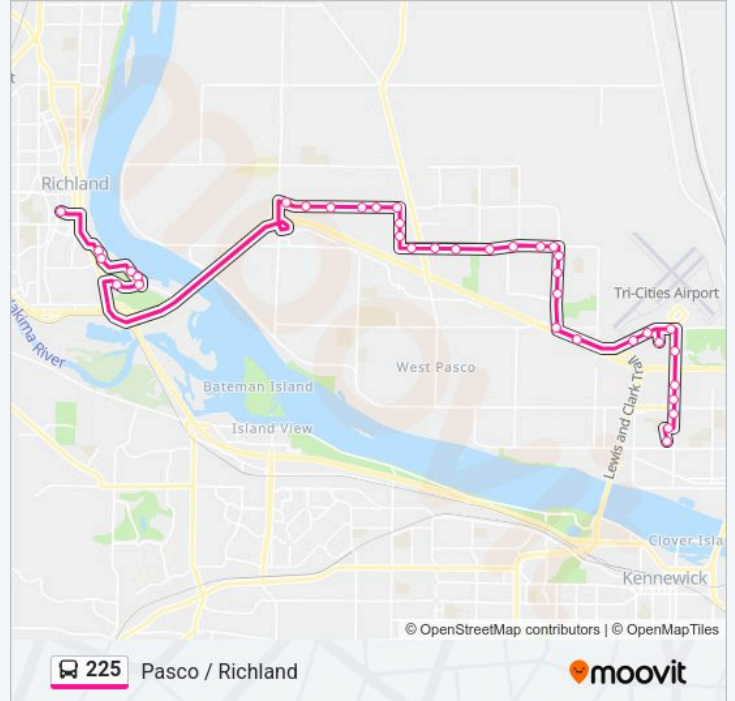

Rd 76 at Savary Dr

Rd 76 at Cordero Dr

Burden Blvd at Rd 68

Burden Blvd at Convention Pl

Burden Blvd at Robert Wayne Dr

Burden Blvd at Lansing Ln

Burden Blvd at Madison Dr

Burden Blvd at Kalahari Dr

Burden Blvd at Rd 44

Rd 44 at Sirocco Dr

Rd 44 at Desert Pl

Rd 44 at Bermuda Dunes / Meadowsweet St

Road 44 at Argent Pl

(Flag Stop) Argent Rd at Rd 40

Argent Rd at Morasch Ln

Argent Rd at Farm Rd

Saraceno Way at Cbc Roundabout

Argent Rd at Tech Way

20th Ave at Sun Willows Blvd

20th Ave at Pearl St

20th Ave at Agate St

20th Ave at Court St

Henry St at 20th Ave

22nd Ave Transit Center

225 bus time schedules and route maps are available in an offline PDF at moovitapp.com. Use the Moovit App to see live bus times, train schedule or subway schedule, and step-by-step directions for all public transit in Yakima.

© 2025 Moovit - All Rights Reserved