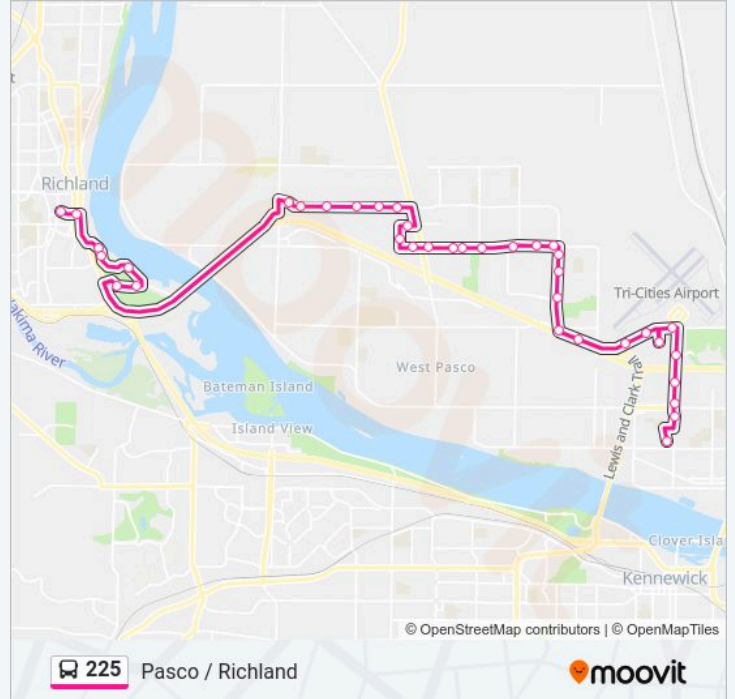

225 bus Info

Direction: Burden Blvd / Richland

Stops: 37

Trip Duration: 36 min

Line Summary:

Burden Blvd at Rd 68

Rd 76 at Cordero

Wrigley Dr at Rd 76

Sandifur Pkwy at Rd 76

Sandifur Pkwy at Hudson Dr

Sandifur Pkwy at Moorgate Ln

Sandifur Pkwy at Rd 90

Sandifur Pkwy at Midland Ln

Sandifur Pkwy at Bedford St / Dunbarton Ave

Columbia Point Dr at Gw Way

Columbia Point Dr at Bradley Blvd

Bradley Blvd at Columbia Point Dr

Bradley Blvd at Comstock St

Bradley Blvd at Amon Park Dr

Knight St at Jadwin Ave

Knight St Transit Center

Direction: Burden Blvd / Pasco

37 stops

[VIEW LINE SCHEDULE](#)

Stops: 37

Trip Duration: 34 min

Line Summary:

Rd 76 at Savary Dr

Rd 76 at Cordero Dr

Burden Blvd at Rd 68

Burden Blvd at Convention Pl

Burden Blvd at Robert Wayne Dr