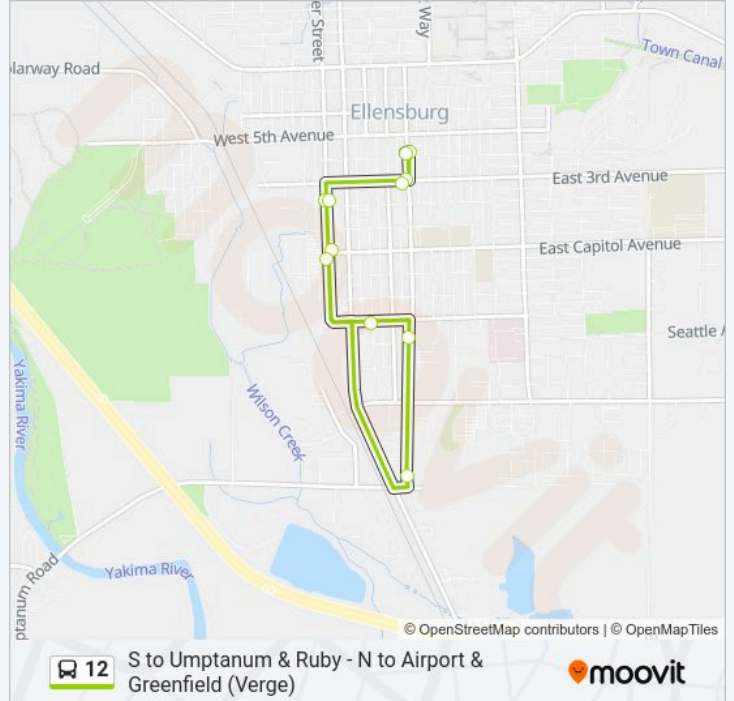

**Direction: South To Umptanum & Ruby / Ruby & 4th**

11 stops

[VIEW LINE SCHEDULE](#)

Ruby &amp; 4th Downtown

3rd &amp; Ruby

Water &amp; 2nd

Water &amp; Capitol

Manitoba &amp; Pearl

Ruby &amp; Manitoba (Aac)

Ruby &amp; Umptanum

Water &amp; Capitol

Water &amp; 2nd

3rd &amp; Ruby

Ruby &amp; 4th Downtown

**12 bus Time Schedule**

South To Umptanum &amp; Ruby / Ruby &amp; 4th Route

Timetable:

Monday	7:52 AM-7:22 PM
Tuesday	7:52 AM-7:22 PM
Wednesday	7:52 AM-7:22 PM
Thursday	7:52 AM-7:22 PM
Friday	7:52 AM-7:22 PM
Saturday	7:52 AM-7:22 PM
Sunday	7:52 AM-7:22 PM

**12 bus Info****Direction:** South To Umptanum & Ruby / Ruby & 4th**Stops:** 11**Trip Duration:** 17 min**Line Summary:**

**Direction: North To Airport (Verge) / Ruby & 4th**

21 stops

[VIEW LINE SCHEDULE](#)

- Ruby & 4th Downtown
- Chestnut & E 6th
- University & 9th
- E 11th & N Maple
- Alder & 14th
- Alder & 18th
- Alder & Helena
- Helena & Airport
- Airport & Greenfield (Verge)
- Alder & Wheaton
- Alder & Helena
- 18th & Brooklane
- Brooklane Village
- 18th & Brooklane
- Alder & 18th
- Alder & Student Village
- Alder & 14th
- E 11th & N Maple