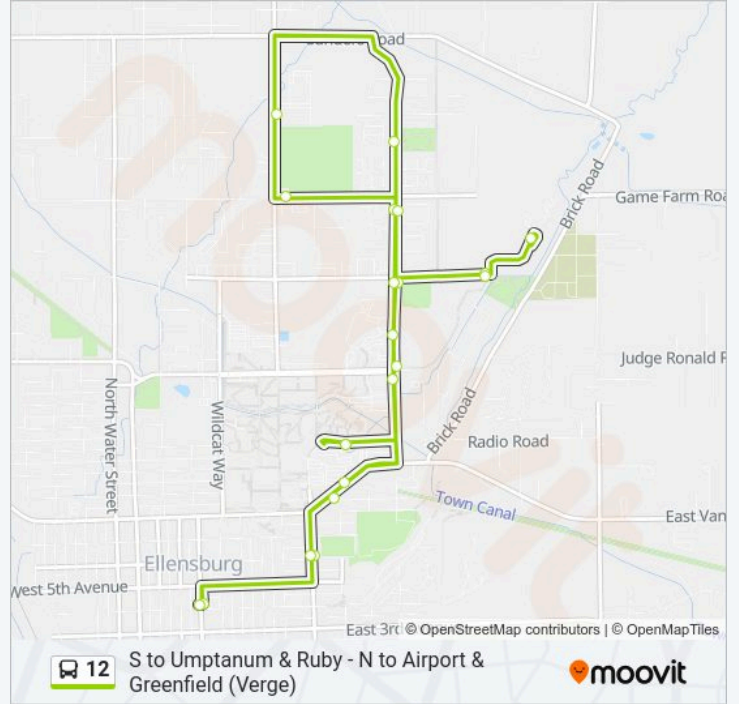

**Direction: South To Umptanum & Ruby / Ruby & 4th**

11 stops

[VIEW LINE SCHEDULE](#)

Ruby &amp; 4th Downtown

3rd &amp; Ruby

Water &amp; 2nd

Water &amp; Capitol

Manitoba &amp; Pearl

**Direction: North To Airport (Verge) / Ruby & 4th**

21 stops

[VIEW LINE SCHEDULE](#)

- Ruby & 4th Downtown
- Chestnut & E 6th
- University & 9th
- E 11th & N Maple
- Alder & 14th
- Alder & 18th
- Alder & Helena
- Helena & Airport
- Airport & Greenfield (Verge)
- Alder & Wheaton
- Alder & Helena
- 18th & Brooklane
- Brooklane Village
- 18th & Brooklane
- Alder & 18th
- Alder & Student Village
- Alder & 14th
- E 11th & N Maple

**12 bus Time Schedule**

North To Airport (Verge) / Ruby & 4th Route

Timetable:

Monday	7:10 AM-6:40 PM
Tuesday	7:10 AM-6:40 PM
Wednesday	7:10 AM-6:40 PM
Thursday	7:10 AM-6:40 PM
Friday	7:10 AM-6:40 PM
Saturday	7:10 AM-6:40 PM
Sunday	7:10 AM-6:40 PM

**12 bus Info**

**Direction:** North To Airport (Verge) / Ruby & 4th

**Stops:** 21

**Trip Duration:** 42 min

**Line Summary:**

University & 9th

Chestnut & E 6th

Ruby & 4th Downtown