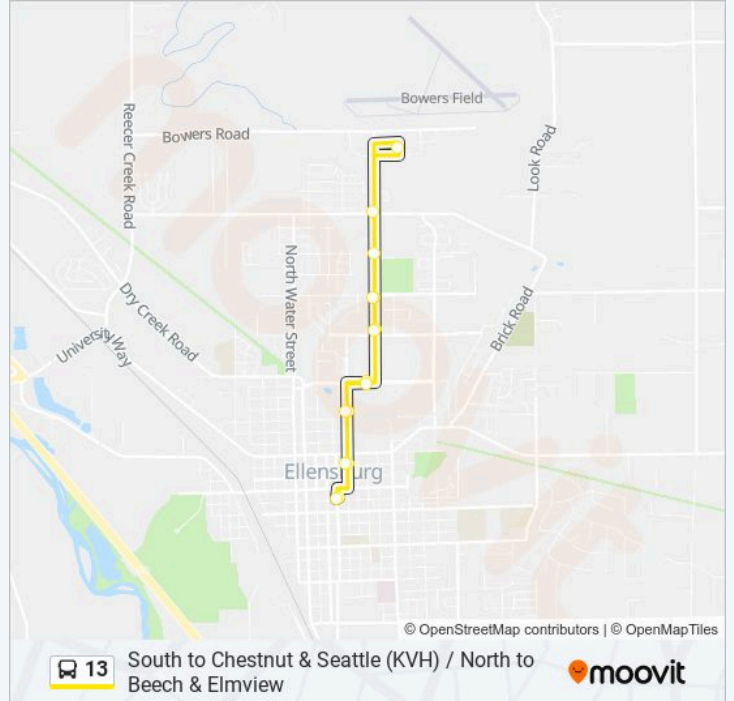

Direction: Beech & Elmview / Ruby & 4th

15 stops

[VIEW LINE SCHEDULE](#)

Ruby & 4th Downtown

Sprague & 7th

Wildcat Way & 11th

Dean Nic & Walnut (Brooks Library)

Walnut & 18th

Sprague & 7th

Ruby & 4th Downtown

13 bus Time Schedule

Beech & Elmview / Ruby & 4th Route Timetable:

Sunday	6:57 AM - 5:57 PM
Monday	6:57 AM - 5:57 PM
Tuesday	6:57 AM - 5:57 PM
Wednesday	6:57 AM - 5:57 PM
Thursday	6:57 AM - 5:57 PM
Friday	6:57 AM - 5:57 PM
Saturday	6:57 AM - 5:57 PM

13 bus Info

Direction: Beech & Elmview / Ruby & 4th

Stops: 15

Trip Duration: 27 min

Line Summary:

13 South to Chestnut & Seattle (KVH) / North to Beech & Elmview

Direction: Kittitas Valley Healthcare / Ruby & 4th

19 stops

[VIEW LINE SCHEDULE](#)

- Ruby & 4th Downtown
- 3rd & Ruby
- Water & 2nd
- Water & Capitol
- E Mt View & Pine (Super 1)
- Mtn View And Whitman Eastbound
- Urgent Care
- Mtn View & Chestnut (Briarwood)
- Mtn View & Chestnut (Hearthstone)
- Chestnut & Seattle
- Cherry & Ruby
- Ruby & Manitoba Eb
- Chestnut & Seattle
- Mtn View And Whitman
- E Mountain View Ave And Ruby St.
- Water & Capitol
- Water & 2nd
- 3rd & Ruby