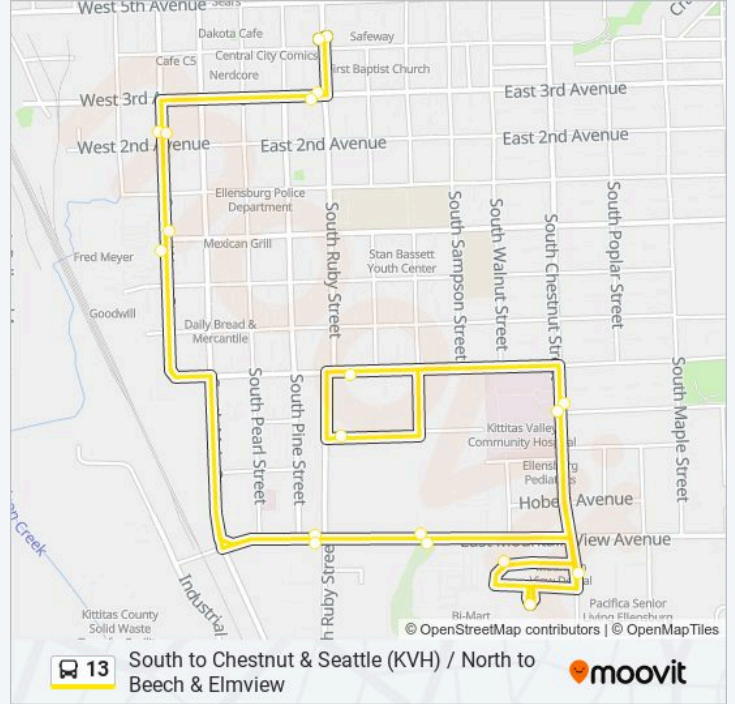

Direction: Beech & Elmview / Ruby & 4th

15 stops

[VIEW LINE SCHEDULE](#)

Ruby & 4th Downtown

Sprague & 7th

Wildcat Way & 11th

Dean Nic & Walnut (Brooks Library)

Walnut & 18th

13 bus Info

Direction: Beech & Elmview / Ruby & 4th

Stops: 15

Trip Duration: 27 min

Line Summary:

13 South to Chestnut & Seattle (KVH) / North to Beech & Elmview

Direction: Kittitas Valley Healthcare / Ruby & 4th

19 stops

[VIEW LINE SCHEDULE](#)

- Ruby & 4th Downtown
- 3rd & Ruby
- Water & 2nd
- Water & Capitol
- E Mt View & Pine (Super 1)
- Mtn View And Whitman Eastbound
- Urgent Care
- Mtn View & Chestnut (Briarwood)
- Mtn View & Chestnut (Hearthstone)
- Chestnut & Seattle
- Cherry & Ruby
- Ruby & Manitoba Eb
- Chestnut & Seattle
- Mtn View And Whitman
- E Mountain View Ave And Ruby St.
- Water & Capitol
- Water & 2nd
- 3rd & Ruby

13 bus Info

Direction: Kittitas Valley Healthcare / Ruby & 4th

Stops: 19

Trip Duration: 26 min

Line Summary:

Ruby & 4th Downtown

13 bus time schedules and route maps are available in an offline PDF at moovitapp.com. Use the Moovit App to see live bus times, train schedule or subway schedule, and step-by-step directions for all public transit in Yakima.