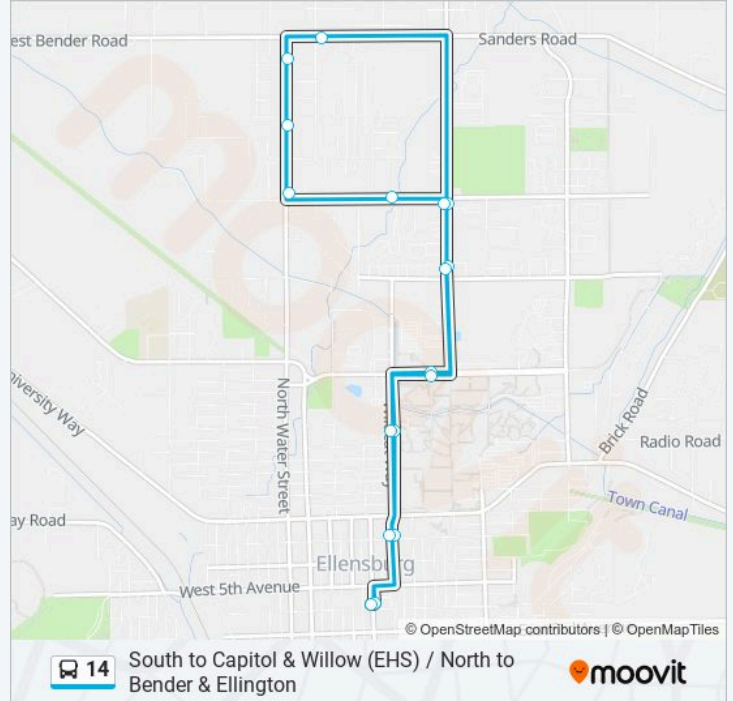

Direction: Bender & Ellington Nb

17 stops

[VIEW LINE SCHEDULE](#)

- Ruby & 4th Downtown
- Sprague & 7th
- Wildcat Way & 11th
- Dean Nic & Walnut (Brooks Library)
- Walnut & 18th
- Walnut & Helena
- Helena & Brookfield
- Water & Helena
- Water @ Greenfield
- Water & 26th
- Bender & Ellington
- Walnut & Helena
- Walnut & 18th
- E Dean Nic & Wildcat Wy
- Wildcat Way & 11th
- Sprague & 7th
- Ruby & 4th Downtown

14 bus Info

Direction: Bender & Ellington Nb

Stops: 17

Trip Duration: 24 min

Line Summary:

Direction: Capitol & Willow E.H.S. Sb

22 stops

[VIEW LINE SCHEDULE](#)

- Ruby & 4th Downtown
- 3rd & Ruby
- Water & 2nd
- Water & Capitol
- E Mt View & Pine (Super 1)
- Mtn View And Whitman Eastbound
- Urgent Care
- Mtn View & Chestnut (Briarwood)
- Mtn View & Chestnut (Hearthstone)
- Mountain View & Maple
- Capitol & Willow (Ehs)
- Willow & Seattle
- Mountain View & Maple
- Urgent Care
- Mtn View & Chestnut (Briarwood)
- Mtn View & Chestnut (Hearthstone)
- Mtn View And Whitman
- E Mountain View Ave And Ruby St.

14 bus Info

Direction: Capitol & Willow E.H.S. Sb

Stops: 22

Trip Duration: 30 min

Line Summary:

Water & Capitol

Water & 2nd

3rd & Ruby