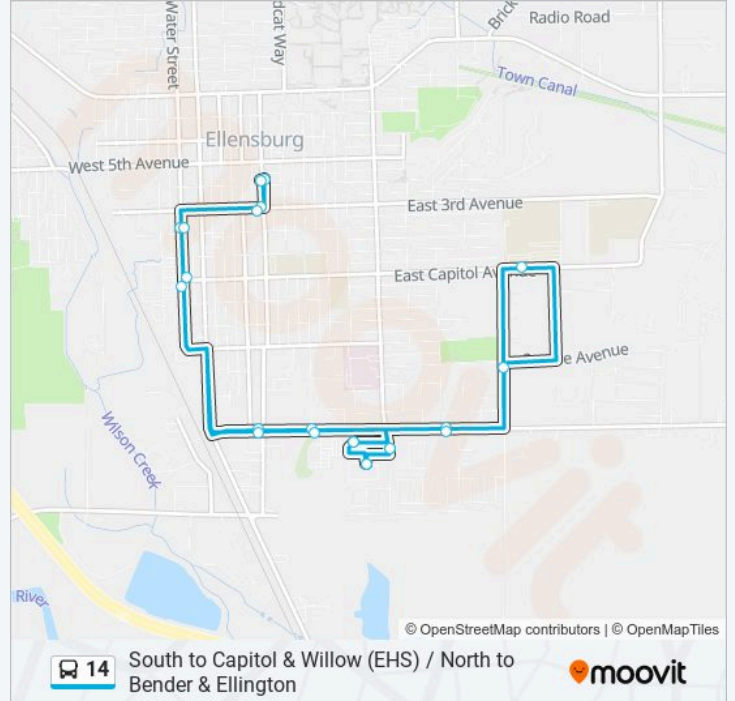

Water & Capitol

Water & 2nd

3rd & Ruby

Ruby & 4th Downtown

14 bus time schedules and route maps are available in an offline PDF at moovitapp.com. Use the Moovit App to see live bus times, train schedule or subway schedule, and step-by-step directions for all public transit in Yakima.

© 2024 Moovit - All Rights Reserved