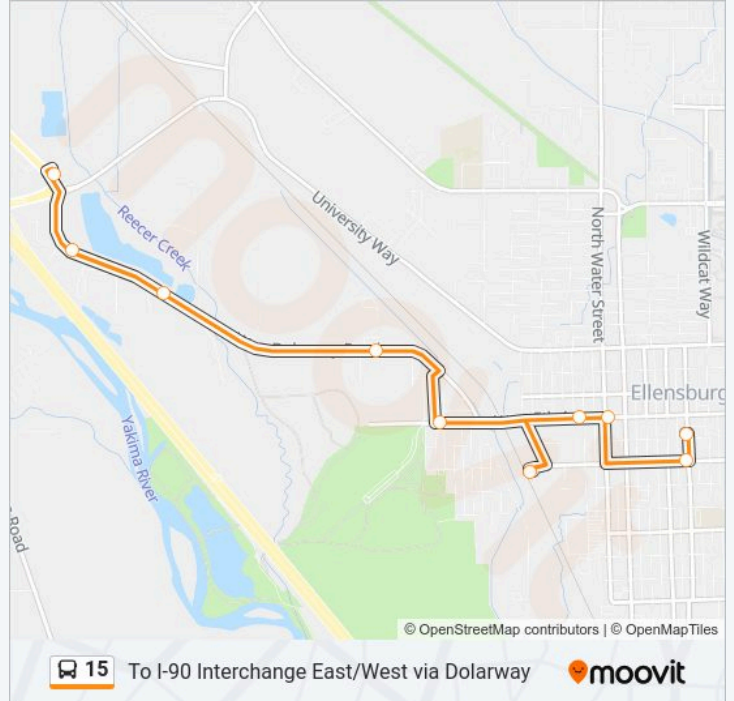

 **15 Line**

To I-90 Interchange East/West via Dolarway

Get The App

The 15 bus line (To I-90 Interchange East/West via Dolarway) has 2 routes. For regular weekdays, their operation hours are:

(1) I-90 W Interchange Via Dolarway Wb: 7:58 AM - 6:58 PM(2) Ruby & 4th Via Dolarway Eb: 8:12 AM - 7:12 PM

Use the Moovit App to find the closest 15 bus station near you and find out when is the next 15 bus arriving.

**Direction: I-90 W Interchange Via Dolarway Wb**

10 stops

[VIEW LINE SCHEDULE](#)

- Ruby & 4th Downtown
- 3rd & Ruby
- 5th & Water (Courthouse)
- 5th & Kittitas
- 3rd And Wenas (Depot)
- 5th & Pacific
- Dolorway @ Prospect
- Davita Dialysis
- Dolarway & Lakeshore
- I-90 West Interchange

**15 bus Info**

**Direction:** I-90 W Interchange Via Dolarway Wb

**Stops:** 10

**Trip Duration:** 13 min

**Line Summary:**

### Direction: Ruby & 4th Via Dolarway Eb

6 stops

[VIEW LINE SCHEDULE](#)

- I-90 West Interchange
- 5th & Pacific
- 3rd And Wenas (Depot)
- 5th & Kittitas
- 3rd & Ruby
- Ruby & 4th Downtown