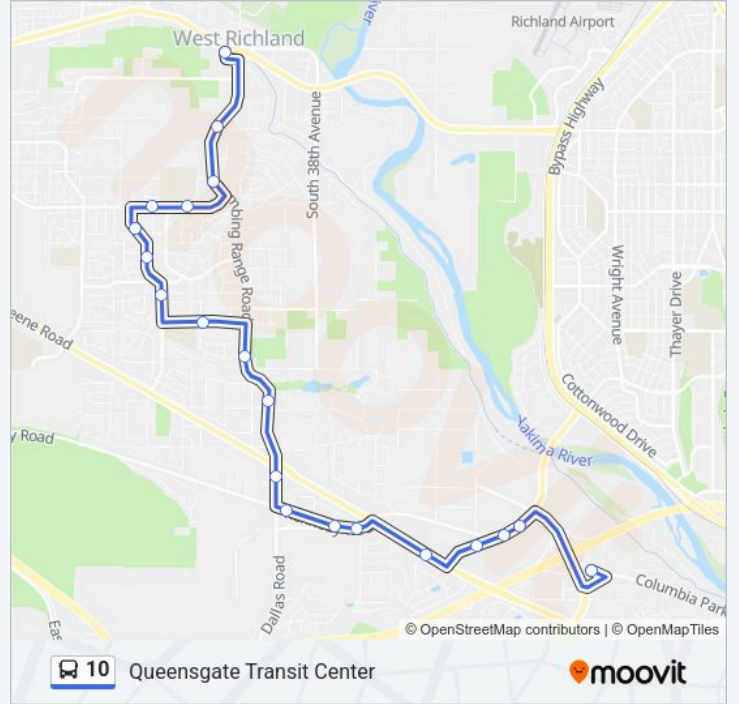

Direction: West Richland

21 stops

[VIEW LINE SCHEDULE](#)

- Queensgate Transit Center
- Duportail St at Queensgate Dr
- Duportail St at Kennedy Rd
- Duportail St at Keene Rd
- Keene Rd at Tomich Ave
- Kennedy Rd at Sirron Ave
- Kennedy Rd at East Mountain Rd
- Kennedy Rd at Sunlake Ct
- Bombing Range Rd at E Lattin / Equestrian Dr
- Bombing Range Rd at Polo Way
- Bombing Range Rd at Northlake Dr
- Holly Way at Rose St
- South Highland Blvd at Crane Dr
- South Highland Blvd at Phoebe Ln
- South Highland Blvd at Hilo Ct
- Paradise Way at Ala Moana Way
- Paradise Way at Eagle St / 50th Ave
- Paradise Way at Bombing Range Rd
- Bombing Range Rd at Norma St
- Bombing Range Rd at 48th Ave
- West Richland Transfer Point

10 bus Info

Direction: West Richland

Stops: 21

Trip Duration: 18 min

Line Summary:

Direction: Queensgate Transit Center

20 stops

[VIEW LINE SCHEDULE](#)

- West Richland Transfer Point
- Bombing Range Rd at 48th Ave
- Bombing Range Rd at Norma St
- Paradise Way at Eagle St / 50th Ave
- Paradise Way at Ala Moana Way
- South Highland Blvd at Diamond Head Way
- South Highland Blvd at Phoebe Ln
- South Highland Blvd at Crane Dr
- Holly Way at Rose St
- Bombing Range Rd at Sunglow Ct
- Bombing Range Rd at Polo Way
- Bombing Range Rd at Silverlake Ct
- Kennedy Rd at Sunlake Ct
- (Flag Stop) Kennedy Rd at Arena Rd / Harvest Ln Pr
- Kennedy Rd at Sirron Ave
- Keene Rd at Kensington Way
- Duportail St at Kennedy Rd
- Duportail St at Kennedy Rd

10 bus Info

Direction: Queensgate Transit Center

Stops: 20

Trip Duration: 17 min

Line Summary:

Duportail St at Queensgate Dr

Queensgate Transit Center

10 bus time schedules and route maps are available in an offline PDF at moovitapp.com. Use the Moovit App to see live bus times, train schedule or subway schedule, and step-by-step directions for all public transit in Yakima.