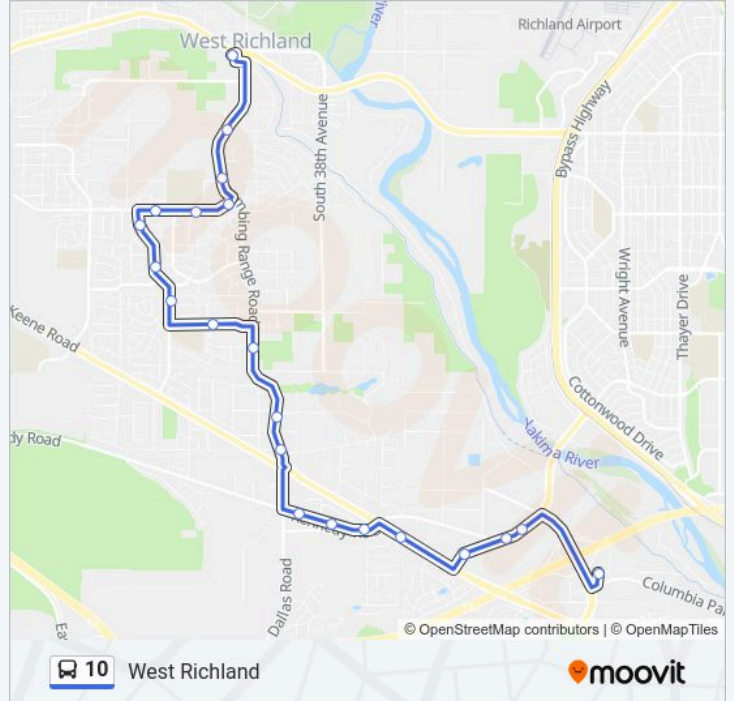

Direction: West Richland

21 stops

[VIEW LINE SCHEDULE](#)

- Queensgate Transit Center
- Duportail St at Queensgate Dr
- Duportail St at Kennedy Rd
- Duportail St at Keene Rd
- Keene Rd at Tomich Ave
- Kennedy Rd at Sirron Ave
- Kennedy Rd at East Mountain Rd
- Kennedy Rd at Sunlake Ct
- Bombing Range Rd at E Lattin / Equestrian Dr
- Bombing Range Rd at Polo Way
- Bombing Range Rd at Northlake Dr
- Holly Way at Rose St
- South Highland Blvd at Crane Dr
- South Highland Blvd at Phoebe Ln
- South Highland Blvd at Hilo Ct
- Paradise Way at Ala Moana Way
- Paradise Way at Eagle St / 50th Ave
- Paradise Way at Bombing Range Rd
- Bombing Range Rd at Norma St
- Bombing Range Rd at 48th Ave
- West Richland Transfer Point

10 bus Info

Direction: West Richland

Stops: 21

Trip Duration: 18 min

Line Summary:

Direction: Queensgate Transit Center

20 stops

[VIEW LINE SCHEDULE](#)

- West Richland Transfer Point
- Bombing Range Rd at 48th Ave
- Bombing Range Rd at Norma St
- Paradise Way at Eagle St / 50th Ave
- Paradise Way at Ala Moana Way
- South Highland Blvd at Diamond Head Way
- South Highland Blvd at Phoebe Ln
- South Highland Blvd at Crane Dr
- Holly Way at Rose St
- Bombing Range Rd at Sunglow Ct
- Bombing Range Rd at Polo Way
- Bombing Range Rd at Silverlake Ct
- Kennedy Rd at Sunlake Ct
- (Flag Stop) Kennedy Rd at Arena Rd / Harvest Ln Pr
- Kennedy Rd at Sirron Ave
- Keene Rd at Kensington Way
- Duportail St at Kennedy Rd
- Duportail St at Kennedy Rd

10 bus Info

Direction: Queensgate Transit Center

Stops: 20

Trip Duration: 17 min

Line Summary:

Duportail St at Queensgate Dr

Queensgate Transit Center

10 bus time schedules and route maps are available in an offline PDF at moovitapp.com. Use the Moovit App to see live bus times, train schedule or subway schedule, and step-by-step directions for all public transit in Yakima.