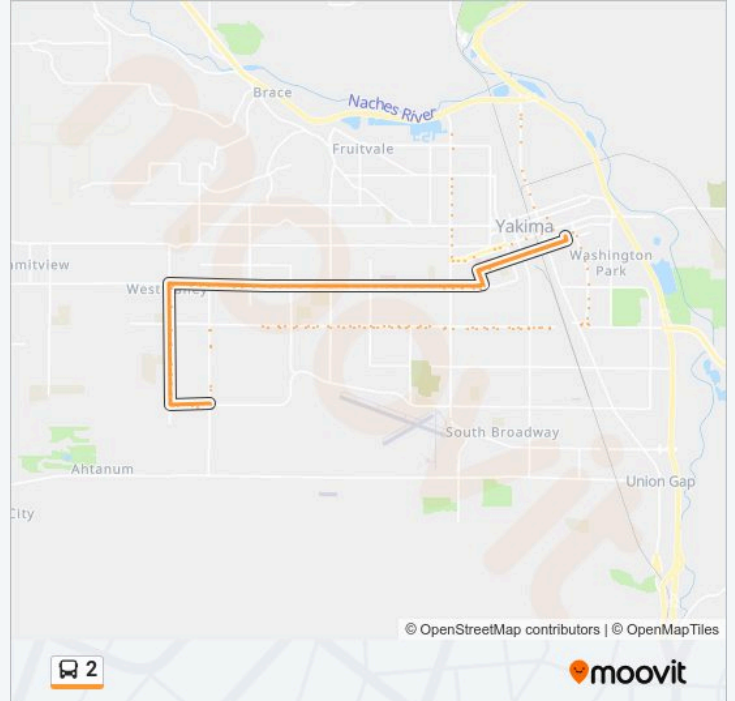

### Direction:

206 stops

[VIEW LINE SCHEDULE](#)

Transit Center  
Chestnut / 6th  
Walnut / 3rd St  
6th St / Spruce  
6th St / Maple  
Walnut / 1st Ave  
Walnut / 3rd Ave  
Walnut St. And 5th Ave.  
Walnut / 5th Ave  
Walnut / 7th Ave  
Yakima Ave / 11th Ave  
6th St / Arlington  
6th St / Central  
Tieton Dr / Holton  
64th Ave / Washington  
72nd Ave. / Nob Hill  
Glenwood Square  
Tieton Dr / 64th  
72nd / Tieton  
64th / Washington  
Nob Hill / 40th Av

### 2 bus Info

**Direction:**

**Stops:** 206

**Trip Duration:** 36 min

**Line Summary:**

Nob Hill / 28th  
Nob Hill / 23rd Av  
Nob Hill / 18th Av  
Nob Hill / Queen A  
Nob Hill / 11th Av  
Nob Hill / 9th Ave  
Nob Hill / Cornell  
Nob Hill / 5th Ave  
Nob Hill / 1st Ave  
72nd Ave. And Tieton Dr.  
72nd / Tieton  
Glenwood Square  
Tieton / 40th Ave  
Tieton / 56th Ave  
Tieton / 68th  
Tieton / Pickens  
Tieton / 44th  
Tieton / 32nd  
Tieton / 27th Ave  
Tieton / 20th  
Tieton Dr / 22nd A  
Tieton Dr And 36th Av  
Tieton Dr / 48th A  
Tieton Dr / 65th A  
Tieton / 16th Ave  
16th Ave & Folsom  
Nob Hill / Rock  
Nob Hill / 1st  
16th Ave. And Lincoln Ave.  
16th & Mckinley  
16th Ave & Swan  
S 6th St / Walnut

Walnut / 1st Stree

Yakima Ave / 1st St

Yakima Ave / 2nd Ave

Yakima Ave / 4th Ave

Yakima Ave / 6th Ave

Astria Hospital

6th Street / Nob Hill

Yakima Ave / Hall Ave