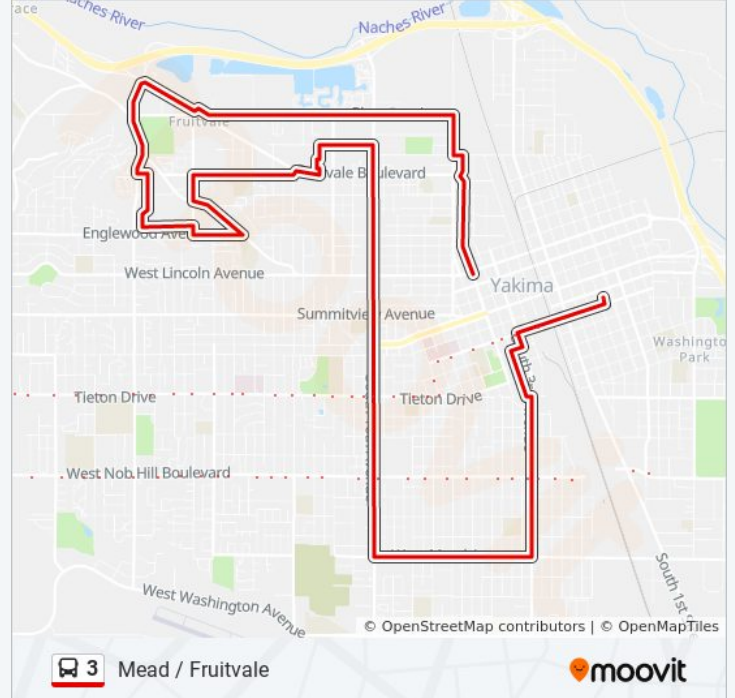

Glenwood Square

Tieton Dr / 53rd Ave

Tieton Dr / 56th A

Tieton Dr / 58th Ave

Tieton Dr / 60th Ave

Tieton Dr / 62nd Ave

Tieton Dr / 64th

Tieton Dr / 65th A

Tieton / 66th

Tieton / 70th

Tieton / 72nd

72nd / Tieton

72nd Ave / Midvale

Wide Hollow School

72nd / Nob Hill

1210 S 72nd Ave

S 72nd Ave / Viola

S 72nd Ave / Mead

72nd / King St

72nd Ave / Zier Rd

72nd Ave / Spokane

Washington / 72nd

Washington / 66th

64th / Washington

Nob Hill / 40th Av

Nob Hill / 38th Ave

Nob Hill / 36th Ave

Nob Hill / 34th Ave

Nob Hill / 32nd Ave

Nob Hill / 31st

Nob Hill / 28th

Nob Hill / 25th