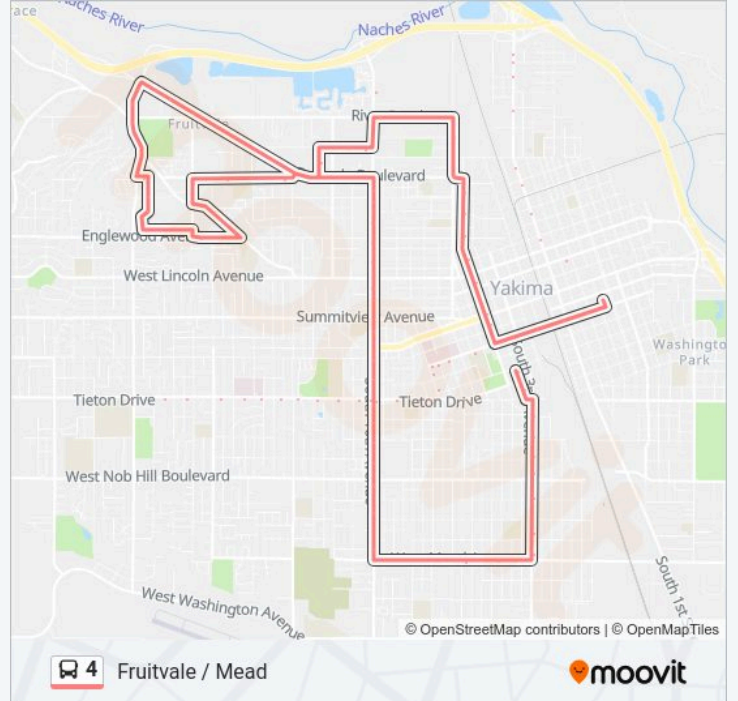

34th Ave / Castelvale

Yakima Storage

N 1st St & E I St

Walnut / 1st Stree

5th Ave / Chestnut

6th / Madison

16th / Mt Vernon

16th Ave / Chestnu

16th / Bell

16th / Tieton

16th Ave / McLaren

16th Ave / Arlingt

16th Ave / Bonnie

16th Ave / Nob Hill

16th Ave / Plath

Mead Ave / Pleasan

Mead Ave / 5th Ave

Across From Memorial

River Road And 16th Avenue

D.S.H.S.

39th Ave / Kern

Fairbanks / 39th A

3300 Powerhouse Rd

3000 Powerhouse Rd

3200 Powerhouse Rd

16th / Jerome

Mead Ave / Cornell

3rd Ave / Mead

1313 S 3rd Ave

3rd Ave / Prasch

3rd Ave / Stewart

3rd Ave / Arlingto