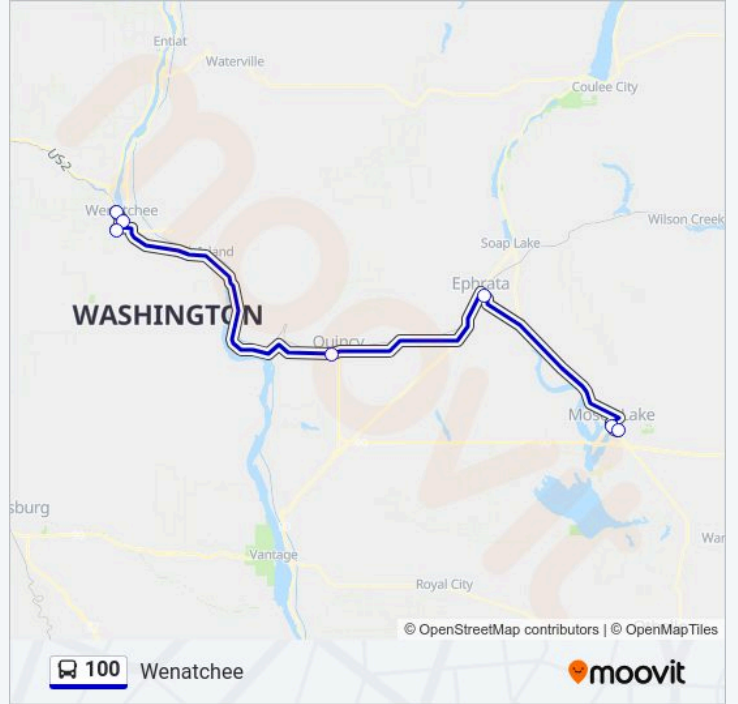

100 bus time schedules and route maps are available in an offline PDF at moovitapp.com. Use the Moovit App to see live bus times, train schedule or subway schedule, and step-by-step directions for all public transit in Yakima.

© 2025 Moovit - All Rights Reserved