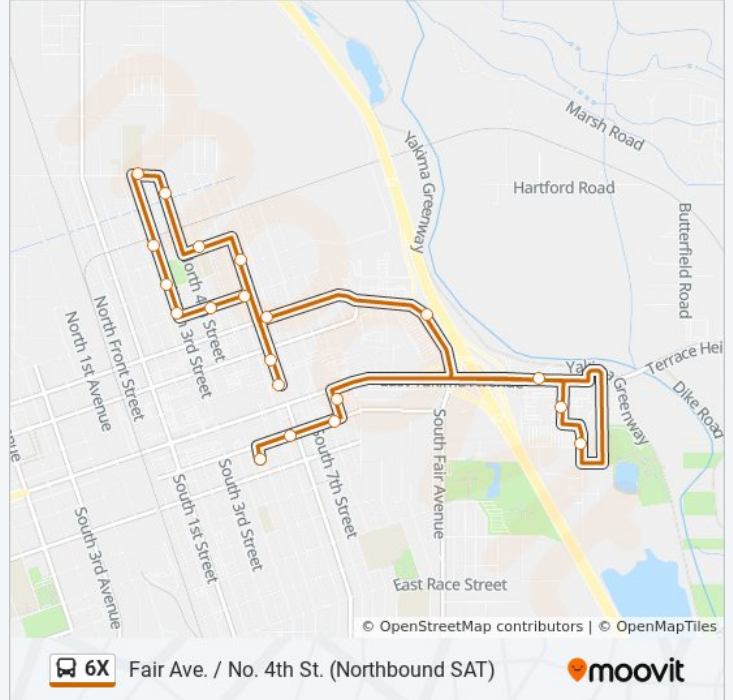

Fair Ave. / No. 4th St. (Northbound SAT)

[Get The App](#)

The 6X bus line Fair Ave. / No. 4th St. (Northbound SAT) has one route. For regular weekdays, their operation hours are:

(1) : 8:45 AM - 5:45 PM

Use the Moovit App to find the closest 6X bus station near you and find out when is the next 6X bus arriving.

Direction:

20 stops

[VIEW LINE SCHEDULE](#)

- Transit Center
- Chestnut / 6th
- Chestnut / 8th St
- Holiday Inn
- 17th St / Yakima A
- Walmart
- Burger King
- Gateway Center
- 6th St / Lincoln
- 6th St / E St
- F St / 4th St
- 4th St / H St
- Barge-Lincoln School
- 3rd St / G St
- 3rd St / E St
- N. 3rd St. / 'D' St.
- 4th St / D St
- D St / 6th St
- 6th St / Mlk
- Suntower

6X bus Info

Direction:

Stops: 20

Trip Duration: 16 min

Line Summary:

6X bus time schedules and route maps are available in an offline PDF at moovitapp.com. Use the [Moovit App](#) to see live bus times, train schedule or subway schedule, and step-by-step directions for all public transit in Yakima.