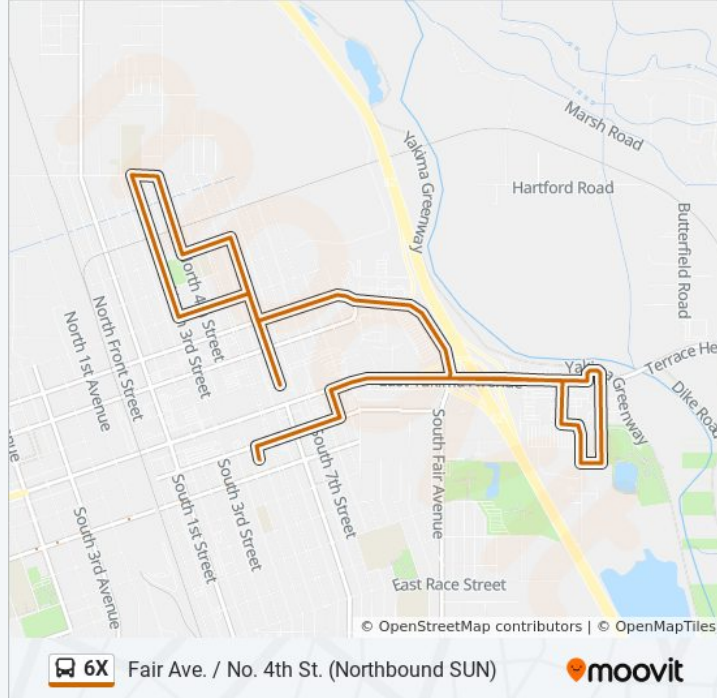

### Direction:

90 stops

[VIEW LINE SCHEDULE](#)

- Transit Center
- Walnut / 3rd St
- Walnut / 1st Stree
- Walnut / 1st Ave
- Walnut / 3rd Ave
- Walnut St. And 5th Ave.
- Walnut / 5th Ave
- Walnut / 7th Ave
- Astria Hospital
- Walnut / 10th Ave
- 11th Ave / Spruce
- 11th Ave / Tieton
- Tieton Dr / Holton
- Tieton / 12th Ave
- Tieton Dr / 14th Ave
- Tieton / 16th Ave
- Tieton Dr / 16th Ave
- Tieton Dr / 18th Ave
- Tieton Dr / 20th A
- Tieton Dr / 22nd A
- Tieton Dr / 24th Ave

Tieton Dr / 50th Ave

Glenwood Square

Tieton Dr / 53rd Ave

Tieton Dr / 56th A

Tieton Dr / 58th Ave

Tieton Dr / 60th Ave

Tieton Dr / 62nd Ave

Tieton Dr / 64th

Tieton Dr / 65th A

Tieton / 66th

Tieton / 70th

Tieton / 72nd

72nd / Tieton

72nd Ave / Midvale

Wide Hollow School

72nd / Nob Hill

1210 S 72nd Ave

S 72nd Ave / Viola

S 72nd Ave / Mead

72nd / King St

72nd Ave / Zier Rd

72nd Ave / Spokane

Washington / 72nd

Washington / 66th