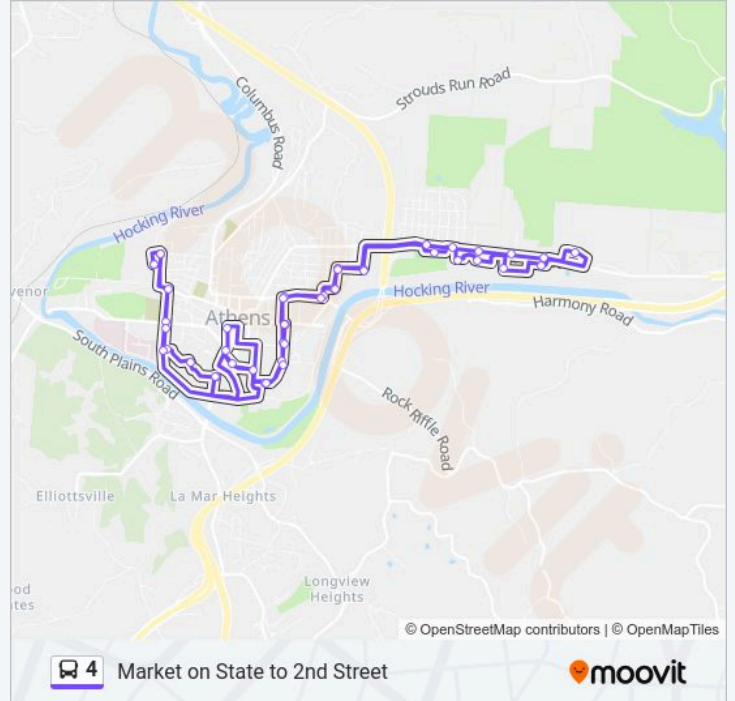

4 bus Info

Direction: 2nd Street & Central Ave

Stops: 45

Trip Duration: 44 min

Line Summary:

- Staples
- Market on State
- 970 East State
- East State / Robinson
- Big Lots
- East State / Eden
- East State / Charles
- Home St / Lincoln
- Lincoln / May
- May / Morris
- Grant / Stimson
- Stimson / Palmer
- Mill / Stewart
- Stewart / East Union
- Stewart St - Front Four
- Race Street - Morton Hall
- Congress / Washington
- Richland / President
- Richland / West Green Dr
- West Green Dr - Stocker
- Shafer / West Green Dr
- Shafer / West Union
- Clarke / Curran
- 2nd / Central

Direction: Clarke

44 stops

[VIEW LINE SCHEDULE](#)

- Clarke / Curran
- 2nd / Central
- West State / Shafer
- Shafer / West Union
- Shafer / West Green Dr

4 bus Time Schedule

Clarke Route Timetable:

Monday	12:45 PM-9:45 PM
Tuesday	12:45 PM-9:45 PM
Wednesday	12:45 PM-9:45 PM
Thursday	12:45 PM-9:45 PM
Friday	12:45 PM-9:45 PM
Saturday	Not Operational

Kroger

Walmart

Staples

Market on State

970 East State

East State / Robinson

Big Lots

East State / Eden

Stewart St - Front Four

Race Street - Morton Hall

4 bus Info
Direction: Clarke
Stops: 44
Trip Duration: 40 min
Line Summary:

Congress / Washington

Richland / President

Richland / West Green Dr

West Green Dr - Stocker