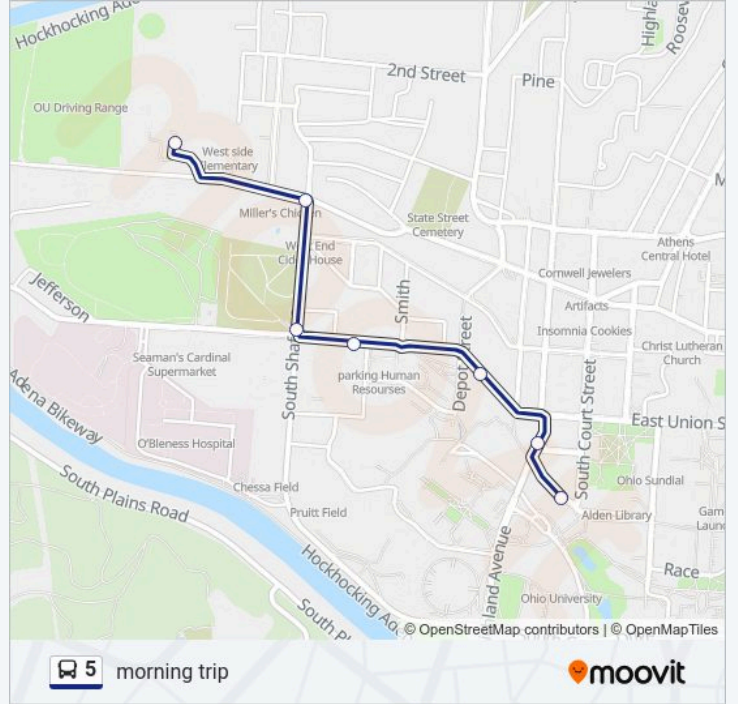

 **5 Line**

morning trip

Get The App

The 5 bus line morning trip has one route. For regular weekdays, their operation hours are:

(1) morning trip: 7:20 AM

Use the Moovit App to find the closest 5 bus station near you and find out when is the next 5 bus arriving.

**Direction: morning trip**

7 stops

[VIEW LINE SCHEDULE](#)

- Innovation Center
- West State / Shafer
- Shafer / West Union
- West Union / Factory St
- 93 West Union St
- Richland / President
- Baker Center Bus Hub

**5 bus Time Schedule**

morning trip Route Timetable:

Monday	7:20 AM
Tuesday	7:20 AM
Wednesday	7:20 AM
Thursday	7:20 AM
Friday	7:20 AM
Saturday	Not Operational
Sunday	Not Operational

**5 bus Info**

**Direction:** morning trip

**Stops:** 7

**Trip Duration:** 6 min

**Line Summary:**

5 bus time schedules and route maps are available in an offline PDF at [moovitapp.com](https://moovitapp.com). Use the Moovit App to see live bus times, train schedule or subway schedule, and step-by-step directions for all public transit in Athens.