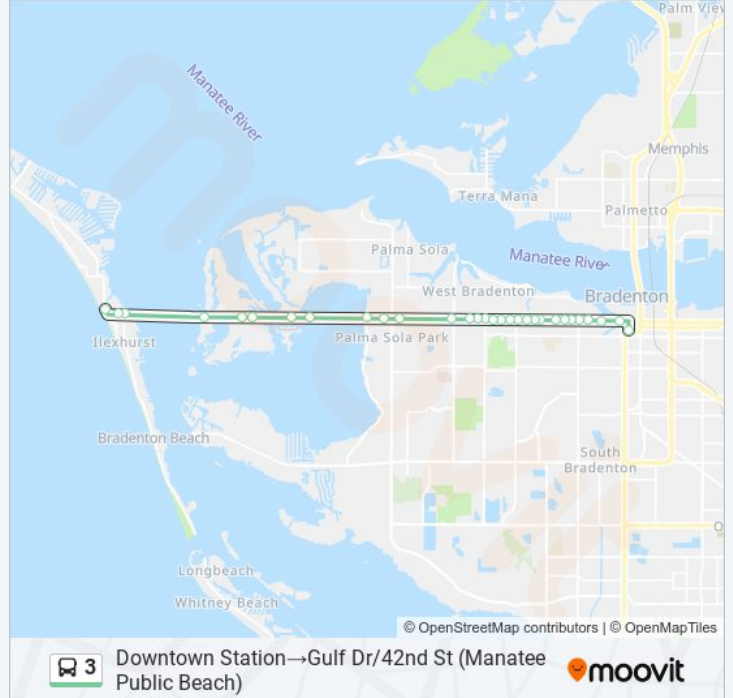

3 bus Info

Direction: Downtown Station→Gulf Dr/42nd St (Manatee Public Beach)

Stops: 30

Trip Duration: 20 min

Line Summary:

Manatee Ave W/49th St W
 Manatee Ave W/51st St W
 Manatee Ave W/53rd St W
 Manatee Ave W/55th St W
 Manatee Ave W/59th St W
 Manatee Ave W/Beachway Plaza
 Manatee Ave W/77th St W
 Manatee Ave W/81st St W
 Manatee Ave W/Causeway Park
 Manatee Ave W/Flamingo Dr
 Manatee Ave W/Perico Way
 Manatee Ave W/Perico Bay Blvd
 Manatee Ave W/Martinique Dr
 Manatee Ave W/East Bay Dr
 Manatee Ave/6th Ave W
 Gulf Dr/42nd St (Manatee Public Beach)

Direction: Gulf Dr/42nd St (Manatee Public Beach)→Cypress Creek Blvd/Sr 64 Walmart

57 stops

[VIEW LINE SCHEDULE](#)

Gulf Dr/42nd St (Manatee Public Beach)
 Manatee Ave/6th Ave
 Manatee Ave W/Martinique Dr
 Manatee Ave W/Perico Bay Blvd
 Manatee Ave W/Bristol Bay Dr
 Manatee Ave W/Flamingo Dr
 Manatee Ave W/Causeway Park
 Manatee Ave W/Palma Sola Blvd
 Manatee Ave W/77th St W
 Manatee Ave W/75th St W
 Manatee Ave W/59th St W
 Manatee Ave W/55th St W
 Manatee Ave W/51st St W