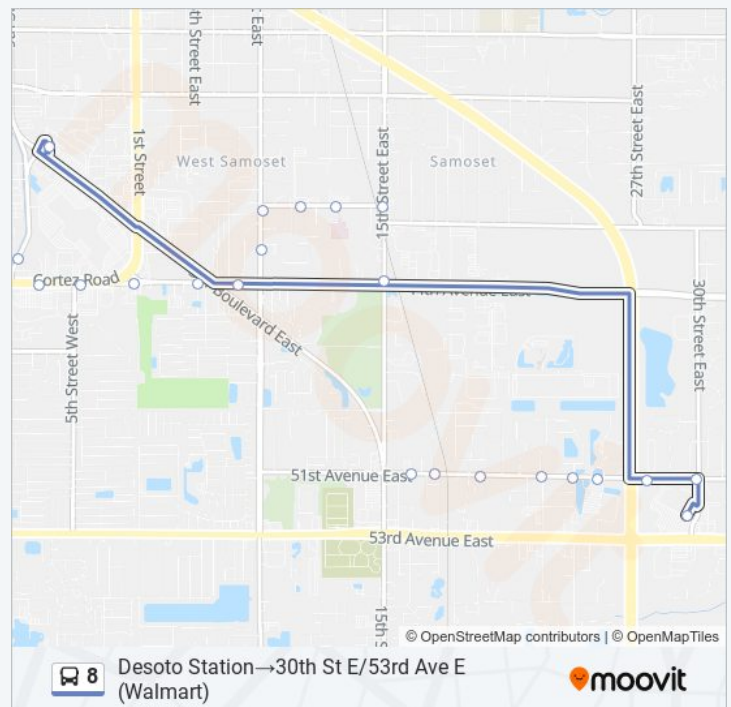

30th St E/53rd Ave E (Walmart)→Desoto Station

Get The App

The 8 bus line (30th St E/53rd Ave E (Walmart)→Desoto Station) has 2 routes. For regular weekdays, their operation hours are:

(1) 30th St E/53rd Ave E (Walmart)→Desoto Station: 6:25 AM - 6:53 PM (2) Desoto Station→30th St E/53rd Ave E (Walmart): 6:05 AM - 6:35 PM

Use the Moovit App to find the closest 8 bus station near you and find out when is the next 8 bus arriving.

**Direction: 30th St E/53rd Ave E (Walmart)→Desoto Station**

51 stops

[VIEW LINE SCHEDULE](#)

30th St E/53rd Ave E (Walmart)

Desoto Station→30th St E/53rd Ave E (Walmart)

Route Timetable:

Sunday	Not Operational
Monday	6:05 AM - 6:35 PM
Tuesday	6:05 AM - 6:35 PM
Wednesday	6:05 AM - 6:35 PM
Thursday	6:05 AM - 6:35 PM
Friday	6:05 AM - 6:35 PM
Saturday	6:05 AM - 6:35 PM

**8 bus Info**

**Direction:** Desoto Station→30th St E/53rd Ave E (Walmart)

**Stops:** 22

**Trip Duration:** 18 min

**Line Summary:**

8 bus time schedules and route maps are available in an offline PDF at moovitapp.com. Use the Moovit App to see live bus times, train schedule or subway schedule, and step-by-step directions for all public transit in Sarasota.