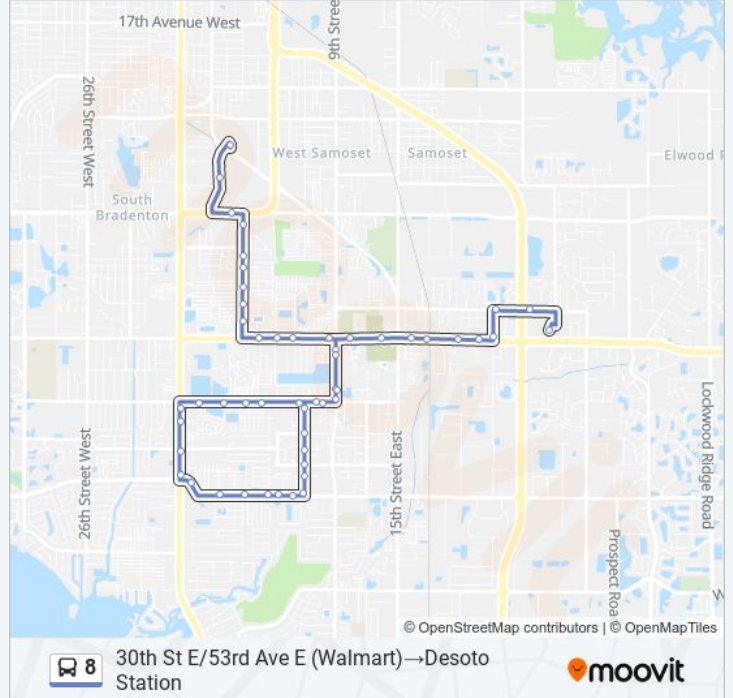

30th St E/53rd Ave E (Walmart)→Desoto Station

Get The App

The 8 bus line (30th St E/53rd Ave E (Walmart)→Desoto Station) has 2 routes. For regular weekdays, their operation hours are:

(1) 30th St E/53rd Ave E (Walmart)→Desoto Station: 6:25 AM - 6:53 PM (2) Desoto Station→30th St E/53rd Ave E (Walmart): 6:05 AM - 6:35 PM

Use the Moovit App to find the closest 8 bus station near you and find out when is the next 8 bus arriving.

**Direction: 30th St E/53rd Ave E (Walmart)→Desoto Station**

51 stops

[VIEW LINE SCHEDULE](#)

30th St E/53rd Ave E (Walmart)

53rd Ave E/11th St Cir E

9th St E/53rd Ave E

9th St E/56th Ave E

9th St E/57th Ave E

57th Ave E/6th St Ct E

5th St E/57th Ave E

5th St E/59th Ave E

5th St E/60th Ave Dr E

**8 bus Info**

**Direction:** 30th St E/53rd Ave E (Walmart)→Desoto Station

**Stops:** 51

**Trip Duration:** 35 min

**Line Summary:**

63rd Ave E/Coconut St  
 63rd Ave E/Pineapple St  
 63rd Ave W/Planter St  
 63rd Ave W/5th St W  
 63rd Ave W/8th St Ct W  
 Bayshore Gardens Pkwy/62nd Dr W  
 Us 41/Bayshore Gardens Pwy  
 Us 41/60th Ave W  
 Us 41/58th Ave W  
 Us 41/57th Ave W  
 57th Ave W/Swan Dr  
 57th Ave W/Shady Lane  
 57th Ave Dr W/4th St W  
 57th Ave W/2nd St Ct W  
 57th Ave E/5th St E  
 57th Ave E/7th St E  
 9th St E/56th Ave E (Manatee Springs)  
 9th St E/53rd Ave E  
 53rd Ave E/9th St E (B St)  
 53rd Ave E/4th St E  
 53rd Ave E/1st St  
 53rd Ave W/3rd St W  
 5th St W/52nd Ave W  
 5th St W/51st Ave W  
 5th St W/49th Av Ter W  
 5th St W/48th Ave Dr W  
 5th Street/47th Ave Dr W  
 5th St W/46th Ave Ter W  
 Cortez Rd W/Main St  
 9th St W/Desoto Mall  
 Desoto Station