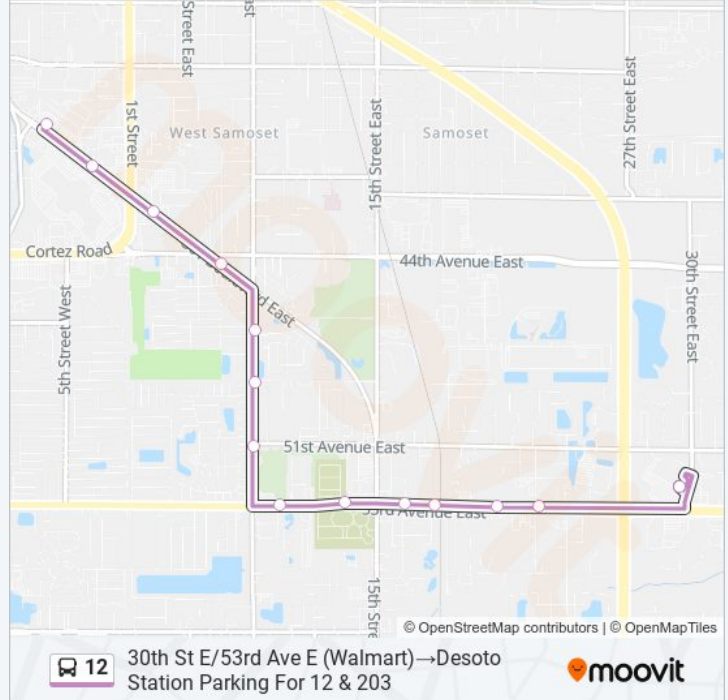

Use the Moovit App to find the closest 12 bus station near you and find out when is the next 12 bus arriving.

Direction: 30th St E/53rd Ave E (Walmart)→Desoto Station Parking For 12 & 203

14 stops

[VIEW LINE SCHEDULE](#)

30th St E/53rd Ave E (Walmart)

53rd Ave E/22nd St Ct E

53rd Ave E/20th St Ct E

53rd Ave E/17th St Ct E

53rd Ave E/16th St E

53rd Ave E/15th St E

53rd Ave E/11th St Cir E

9th St E/51st Ave E

Day	Start Time
Sunday	Not Operational
Monday	5:50 AM
Tuesday	5:50 AM
Wednesday	5:50 AM
Thursday	5:50 AM
Friday	5:50 AM
Saturday	5:50 AM

12 bus Info

Direction: 30th St E/53rd Ave E (Walmart)→Desoto Station Parking For 12 & 203

Stops: 14

Trip Duration: 10 min

Line Summary:

Direction: Desoto Station Parking For 12 & 203→53rd Ave E/22nd St E

12 stops

[VIEW LINE SCHEDULE](#)

Desoto Station Parking For 12 & 203

Desoto Station