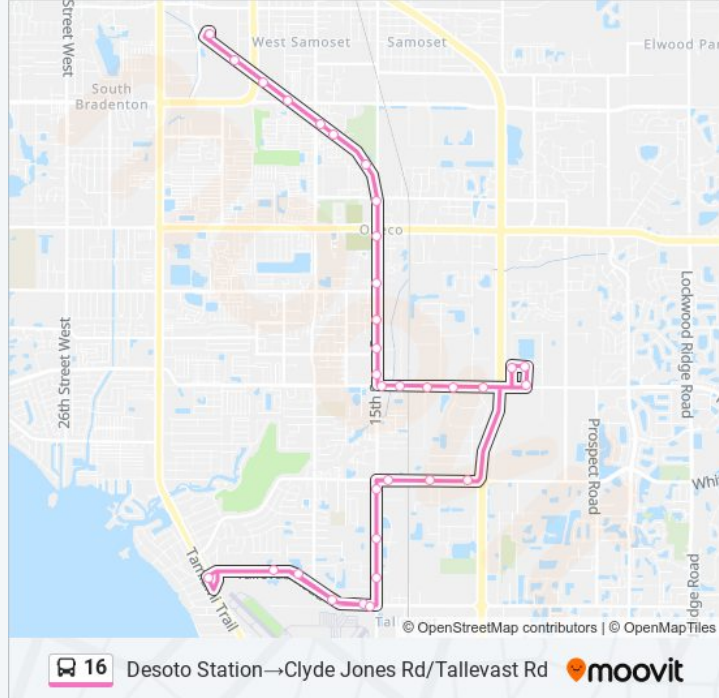

Direction: 15th St E/63rd Ave E→Desoto Station

Stops: 15

Trip Duration: 17 min

Line Summary:

16 15th St E/63rd Ave E→Desoto Station

Direction: Clyde Jones Rd/Tallevast Rd→Desoto Station

21 stops

[VIEW LINE SCHEDULE](#)

16 bus Info

Direction: Desoto Station→Clyde Jones Rd/Tallevast Rd

Stops: 33

Trip Duration: 32 min

Line Summary:

28th St E/62nd Ave E (Saunders Ind Park)

62nd Ave E/29th St E

29th St E/63rd Ave E

Whitfield Ave/Whitfield Industrial Ave

Whitfield Ave/Whitfield Park Loop

Whitfield Ave E/15th St E

15th St E/Idlewild Ct

15th St E/Biotech Way Sb

15th St E/Commerce Ct

Tallevast Rd/15th St E

Tallevast Rd/Commerce Ct

Tallevast Rd/Pennsylvania Ave E

Tallevast Rd/Pennsylvania Ct (Sun Hyd)

Us 41/Tallevast Rd

Clyde Jones Rd/Tallevast Rd

16 Desoto Station→Clyde Jones Rd/Tallevast Rd

Direction: Desoto Station→Us 41/Tallevast Rd