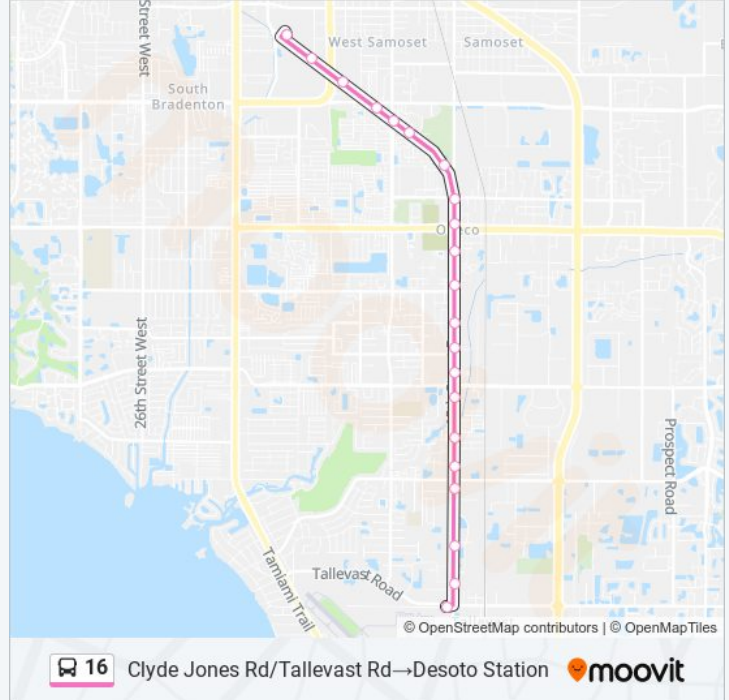

Direction: 15th St E/63rd Ave E→Desoto Station

Stops: 15

Trip Duration: 17 min

Line Summary:

16 15th St E/63rd Ave E→Desoto Station

Direction: Clyde Jones Rd/Tallevast Rd→Desoto Station

21 stops

[VIEW LINE SCHEDULE](#)

Us 301/9th St E

301 Blvd E/44th Av E

16 bus Time Schedule

Clyde Jones Rd/Tallevast Rd→Desoto Station Route
Timetable:

Sunday	Not Operational
Monday	12:37 PM
Tuesday	12:37 PM
Wednesday	12:37 PM
Thursday	12:37 PM
Friday	12:37 PM
Saturday	12:39 PM

16 bus Info

Direction: Clyde Jones Rd/Tallevast Rd→Desoto Station

Stops: 21

Trip Duration: 23 min

Line Summary:

301 Blvd E/1st St (Desoto Junction)

301 Blvd W/3rd St W (Desoto Mall)

Desoto Station

Direction: Desoto Station→63rd Ave E/Parkland Dr (Bton Bridge)

17 stops

[VIEW LINE SCHEDULE](#)

Desoto Station

301 Blvd W/3rd St W (Desoto Mall)

301 Blvd W/Us 41

301 Blvd E/44th Ave E

301 Blvd E/9th St E