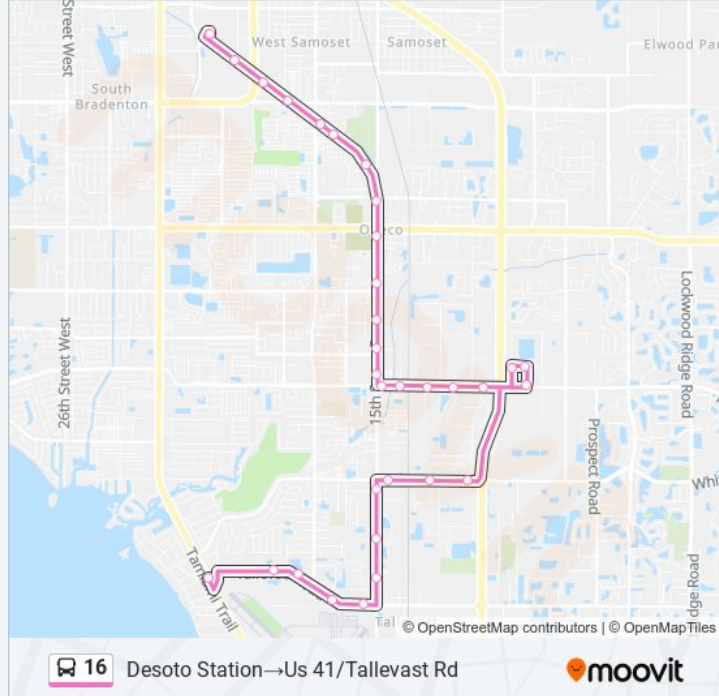

Direction: 15th St E/63rd Ave E→Desoto Station

Stops: 15

Trip Duration: 17 min

Line Summary:

16 15th St E/63rd Ave E→Desoto Station

Direction: Clyde Jones Rd/Tallevast Rd→Desoto Station

21 stops

[VIEW LINE SCHEDULE](#)

15th St E/Idlewild Ct

15th St E/Biotech Way Sb

15th St E/Commerce Ct

Tallevast Rd/15th St E

Tallevast Rd/Commerce Ct

Tallevast Rd/Pennsylvania Ave E

Tallevast Rd/Pennsylvania Ct (Sun Hyd)

Us 41/Tallevast Rd

Direction: Us 41/Tallevast Rd→Desoto Station

24 stops

[VIEW LINE SCHEDULE](#)

Us 41/Tallevast Rd

Tallevast Rd/Pennsylvania Ct

Tallevast Rd/Pennsylvania Ave

Tallevast Rd/Commerce Ct

15th St E/75th Ave

Stops: 24

Trip Duration: 25 min

Line Summary:

15th St E/60th St E

15th St E/57th Ave Dr E

15th St E/56th Ave Dr E

15th St E/55th Ave Dr E

15th St/53rd Ave E