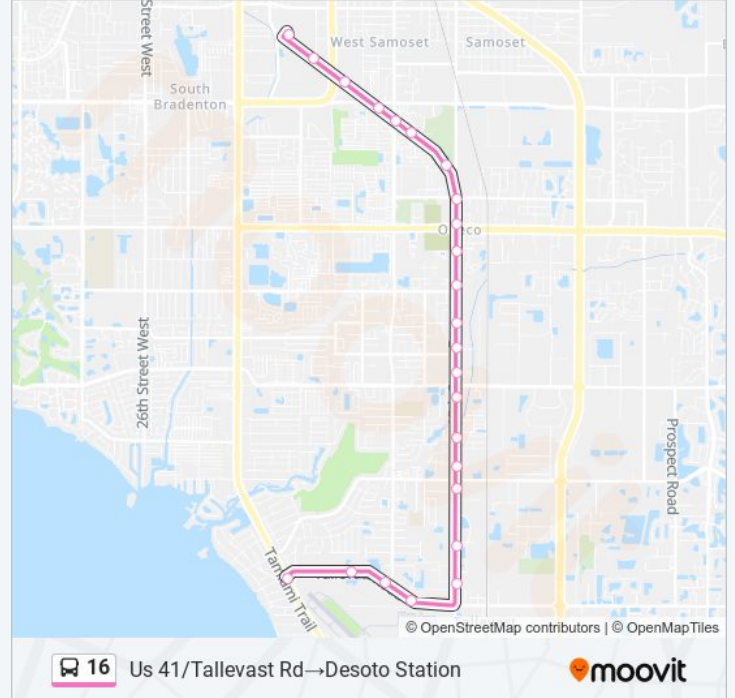

Direction: 15th St E/63rd Ave E→Desoto Station

Stops: 15

Trip Duration: 17 min

Line Summary:

16 15th St E/63rd Ave E→Desoto Station

Direction: Clyde Jones Rd/Tallevast Rd→Desoto Station

21 stops

[VIEW LINE SCHEDULE](#)

Stops: 24

Trip Duration: 25 min

Line Summary:

15th St E/60th St E

15th St E/57th Ave Dr E

15th St E/56th Ave Dr E

15th St E/55th Ave Dr E

15th St/53rd Ave E

301 Blvd E/51st Ave E

301 Blvd E/49th Ave E

301 Blvd E/11th St E

Us 301/9th St E

301 Blvd E/44th Av E

301 Blvd E/1st St (Desoto Junction)

301 Blvd W/3rd St W (Desoto Mall)

Desoto Station