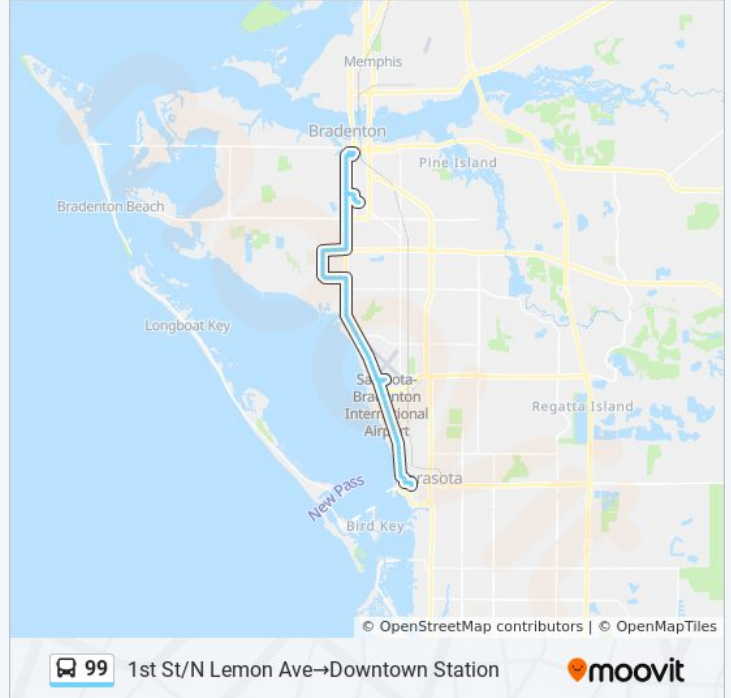

Us 41/Bayshore Gardens Pwy

60th Ave W/17th St W

60th Ave W/Palm Ln

60th Ave W/Garden Ln

60th Ave W/Sunset Dr

60th Ave W/Canal Dr

26th St W/58th Ave Dr W (Scf)

26th St W/57th Ave W

26th St W/56th Ave W

26th St W/55th Ave W

26th St W/54th Ave W

26th St W/53rd Ave W

53rd Ave W/24th St W

53rd Ave W/20th St W

53rd Ave W/17th St W

14th St W/53rd Ave W

14th St W/51st Ave Dr W

14th St W/49th Ave Dr W

14th St W/Eagle Creek Village

14th St W/45th Ave Cir W

14th St W/Cortez Rd W

14th St W/39th Ave W

14th St W/36th Ave W

14th St W/35th Ave W

14th St W/33rd Ave W

14th St W/30th Ave W

30th Ave W/14th St W

30th Ave W/9th St W

9th St W/31st Ave W

Desoto Station

301 Blvd/9th St W

9th St W/31st Ave W