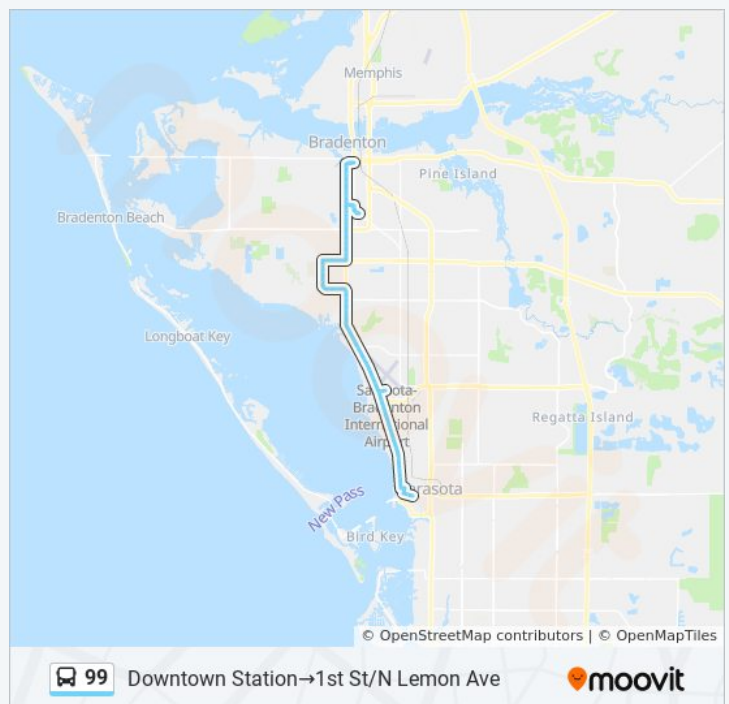

14th St W/37th Ave W

14th St W/38th Ave W

14th St W/Cortez Rd W (Shopping Ctr)

14th St W/45th Ave Cir W

14th St W/47th Ave W (Eagle Creek Vill)

99 bus Time Schedule

Downtown Station→1st St/N Lemon Ave Route

Direction: Downtown Station→1st St/N Lemon Ave

Stops: 82

Trip Duration: 63 min

Line Summary:

14th St W/49th Ave Dr W

14th St W/51st Ave Dr W

14th St W/South St (Wayside Glen)

53rd Ave W/West Of 14th St W