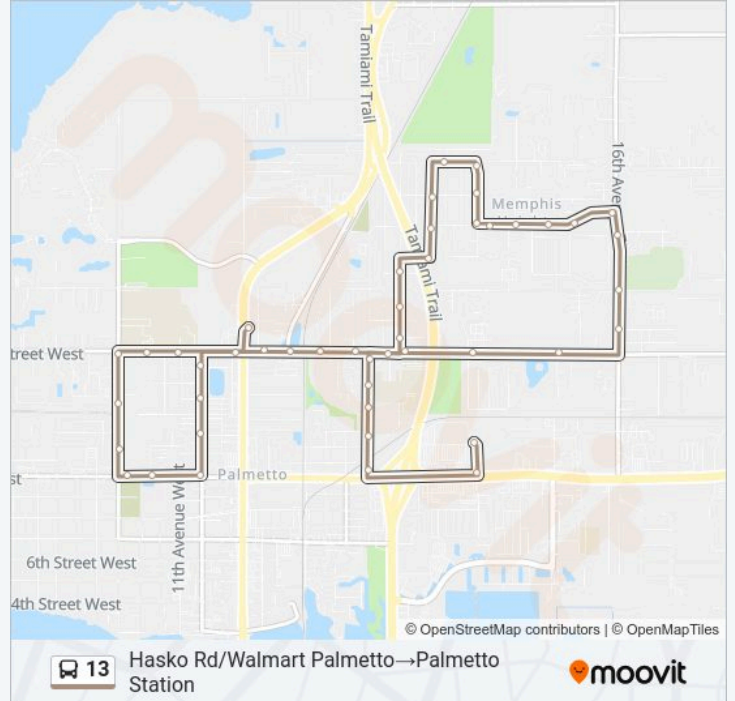

25th St E/8th Ave E

25th St E/9th Ave Dr E

25th St E/10th Ave E

25th St E/13th Ave Dr E

26th St E/16th Av E (Canal Rd)

16th Ave E/24th St E

16th Ave E/21st St E

16th Ave E/18th St Ct E

17th St E/13th Ave E

17th St E/6th Ave E

17th St E/3rd Ave E

17th St W/3rd Ave W

17th St W/5th Ave W

17th St W/Bayshore Rd

17th St W/6th Ave W

10th Ave W/16th St W

10th Ave W/14th St W

10th Ave W/D St

10th Ave W/10th St W

10th St W/13th Ave W

10th St W/14th Ave W

14th Ave W/12th St W

14th Ave W/14th St W

14th Ave W/17th St W

17th St W/13th Ave W (Fairgrounds)

17th St W/11th Ave W

17th St W / 9th Ave W

Palmetto Station

13 bus time schedules and route maps are available in an offline PDF at moovitapp.com. Use the Moovit App to see live bus times, train schedule or subway schedule, and step-by-step directions for all public transit in Sarasota.