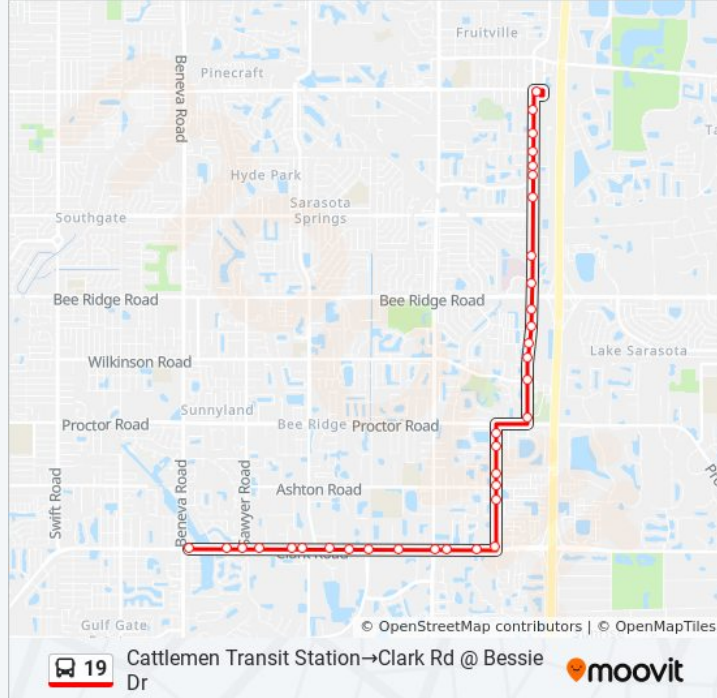

Direction: Cattlemen Transit Station→Clark Rd @ Bessie Dr

34 stops

[VIEW LINE SCHEDULE](#)

- Cattlemen Transit Station
- Cattlemen Rd @ Bahia Vista St
- Cattlemen Rd @ Old Summerwood Blvd
- Cattlemen Rd @ Hagerman Rd
- Cattlemen Rd @ Cattlemen Ln
- Cattlemen Rd @ Colonial Oaks Blvd
- Cattlemen Rd @ Colonial Oaks Blvd
- Cattlemen Rd @ Cattleridge Ave
- Cattlemen Rd @ Bee Ridge Rd
- Cattlemen Rd @ Bee Ridge Rd
- Cattlemen Rd @ Center Pointe Dr
- Cattlemen Rd @ Casa Del Sol Blvd
- Cattlemen Rd @ Casa Del Sol Blvd
- Cattlemen Rd @ Wilkinson Rd
- Cattlemen Rd @ Proctor Rd
- Gantt Rd @ Proctor Rd
- Gantt Rd @ Cedar Oak Blvd
- Gantt Rd @ Country Walk Ln
- Gantt Rd @ Ashton Rd

19 bus Info

Direction: Cattlemen Transit Station→Clark Rd @ Bessie Dr

Stops: 34

Trip Duration: 16 min

Line Summary:

Gantt Rd @ Oakshire Ave

Gantt Rd @ Clark Rd

Clark Rd @ Fielding Ln

Clark Rd @ Moonstone Dr

Clark Rd @ Honore Ave

Clark Rd @ Shangri La Rd

Clark Rd @ Jason Lee Pl

Clark Rd @ Sarah Ave

Clark Rd @ McIntosh Rd

Clark Rd @ Pinkney Ave

Clark Rd @ Derek Ave

Clark Dr @ Lawton Dr

Clark Rd @ Sawyer Rd

Clark Rd @ Lambert Pl

Clark Rd @ Bessie Dr

Direction: Cattleman Transit Station→Mall Dr @ Gateway Ave

42 stops

[VIEW LINE SCHEDULE](#)

Cattleman Transit Station