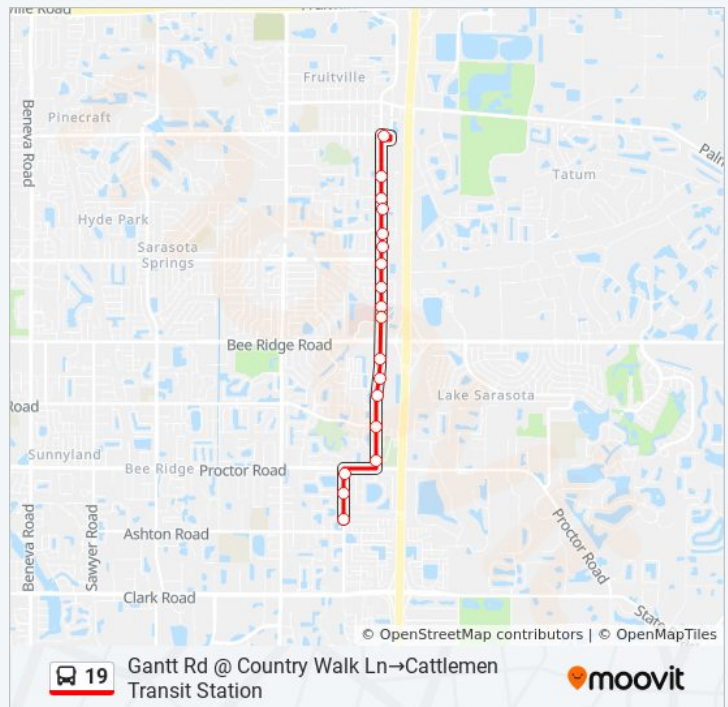

Monday	5:30 AM
Tuesday	5:30 AM
Wednesday	5:30 AM
Thursday	5:30 AM
Friday	5:30 AM
Saturday	5:30 AM

19 bus Info

Direction: Gantt Rd @ Country Walk Ln→Cattlemen Transit Station

Stops: 18

Trip Duration: 10 min

Line Summary:

Direction: Mall Dr @ Gateway Ave→Cattlemen Transit Station

43 stops

[VIEW LINE SCHEDULE](#)

Mall Dr @ Gateway Ave
 Gateway Ave @ Terry Ln
 Gateway Ave @ Terry Ln
 Clark Rd @ Colonial Dr
 Clark Rd @ Nutmeg Ave
 Clark Rd @ S Lockwood Ridge Rd