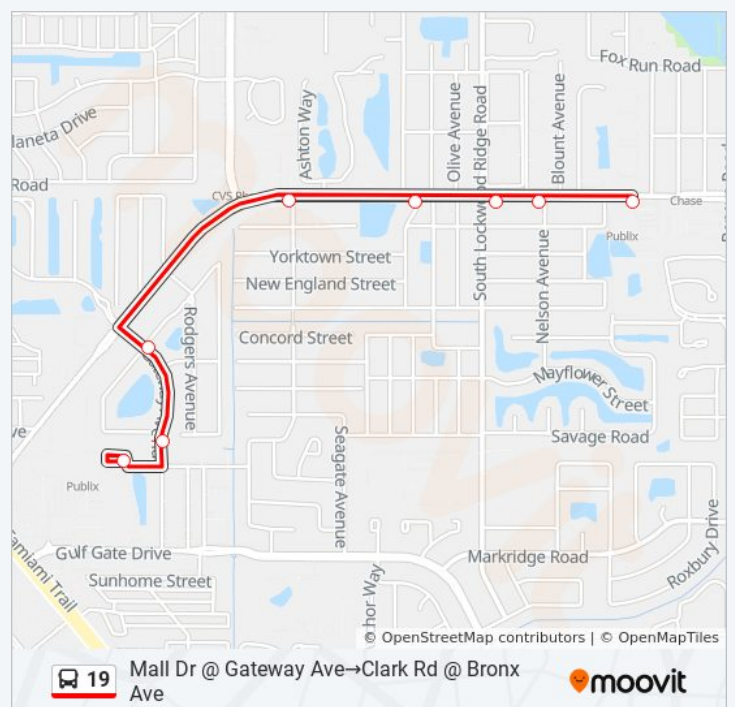

Cattlemen Rd @ Cattlemen Ln

Cattlemen Rd @ Hagerman Rd

Cattlemen Rd @ Old Summerwood Blvd

Cattlemen Transit Station

Direction: Mall Dr @ Gateway Ave→Clark Rd @ Bronx Ave

8 stops

[VIEW LINE SCHEDULE](#)

Mall Dr @ Gateway Ave

Gateway Ave @ Terry Ln

Gateway Ave @ Terry Ln

Clark Rd @ Colonial Dr

Clark Rd @ Nutmeg Ave

Clark Rd @ S Lockwood Ridge Rd

Clark Rd @ Nelson Ave

Clark Rd @ Bronx Ave

19 bus Time Schedule

Mall Dr @ Gateway Ave→Clark Rd @ Bronx Ave

Route Timetable:

Sunday	Not Operational
Monday	9:06 PM
Tuesday	9:06 PM
Wednesday	9:06 PM
Thursday	9:06 PM
Friday	9:06 PM
Saturday	9:06 PM

19 bus Info

Direction: Mall Dr @ Gateway Ave→Clark Rd @ Bronx Ave

Stops: 8

Trip Duration: 4 min

Line Summary: