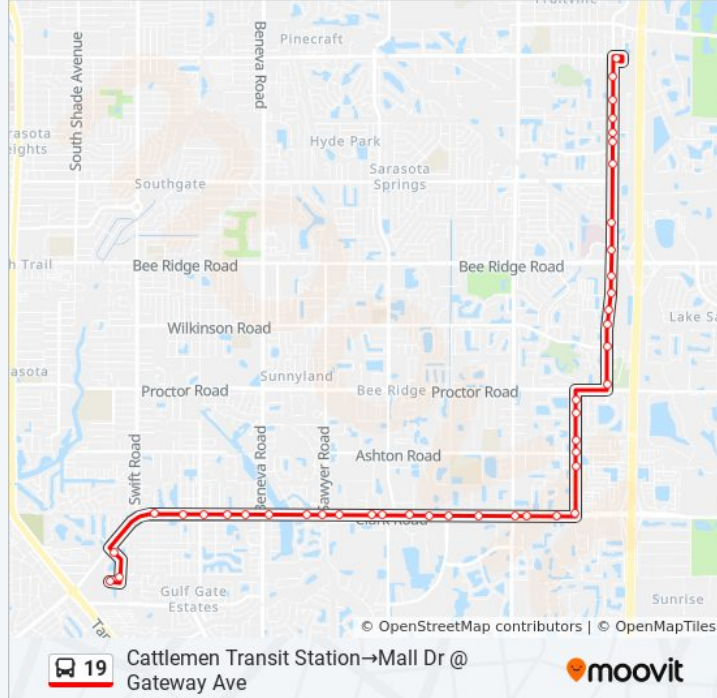

Clark Rd @ Sarah Ave

Clark Rd @ Mcintosh Rd

Clark Rd @ Pinkney Ave

Clark Rd @ Derek Ave

Clark Dr @ Lawton Dr

Clark Rd @ Sawyer Rd

Clark Rd @ Lambert Pl

Clark Rd @ Bessie Dr

Clark Rd @ Bronx Ave

Clark Rd @ Westwind Ln

Clark Rd @ S Lockwood Ridge Rd

Clark Rd @ Nutmeg Ave

Clark Rd @ Swift Rd

Gateway Ave @ Terry Ln

Gateway Ave @ Terry Ln

Mall Dr @ Gateway Ave

Direction: Gantt Rd @ Country Walk Ln→Cattlemen Transit Station

18 stops

[VIEW LINE SCHEDULE](#)

19 bus Time Schedule

Gantt Rd @ Country Walk Ln→Cattlemen Transit Station Route Timetable:

Sunday

Not Operational

Line Summary:

Direction: Mall Dr @ Gateway Ave→Cattlemen Transit Station

43 stops

[VIEW LINE SCHEDULE](#)

Mall Dr @ Gateway Ave
 Gateway Ave @ Terry Ln
 Gateway Ave @ Terry Ln
 Clark Rd @ Colonial Dr
 Clark Rd @ Nutmeg Ave
 Clark Rd @ S Lockwood Ridge Rd