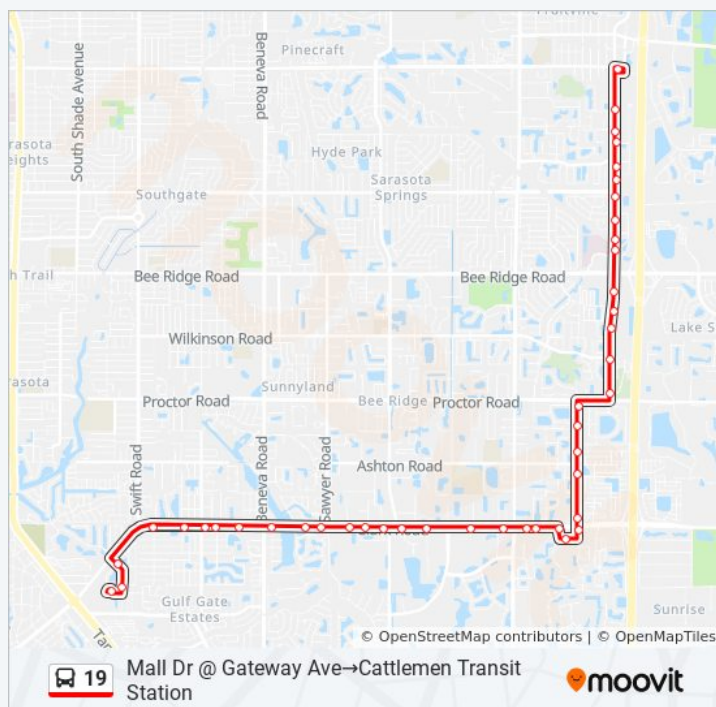

Cattlemen Rd @ Webber St

Cattlemen Rd @ Colonial Oaks Blvd

19 bus Info

Direction: Mall Dr @ Gateway Ave→Cattlemen Transit Station

Stops: 43

Trip Duration: 27 min

Line Summary:

Cattlemen Rd @ Cattlemen Ln

Cattlemen Rd @ Hagerman Rd

Cattlemen Rd @ Old Summerwood Blvd

Cattlemen Transit Station

Direction: Mall Dr @ Gateway Ave→Clark Rd @ Bronx Ave

8 stops

[VIEW LINE SCHEDULE](#)

Mall Dr @ Gateway Ave

Gateway Ave @ Terry Ln

Gateway Ave @ Terry Ln

Clark Rd @ Colonial Dr

Clark Rd @ Nutmeg Ave

Clark Rd @ S Lockwood Ridge Rd

Clark Rd @ Nelson Ave

Clark Rd @ Bronx Ave

19 bus Time Schedule

Mall Dr @ Gateway Ave→Clark Rd @ Bronx Ave