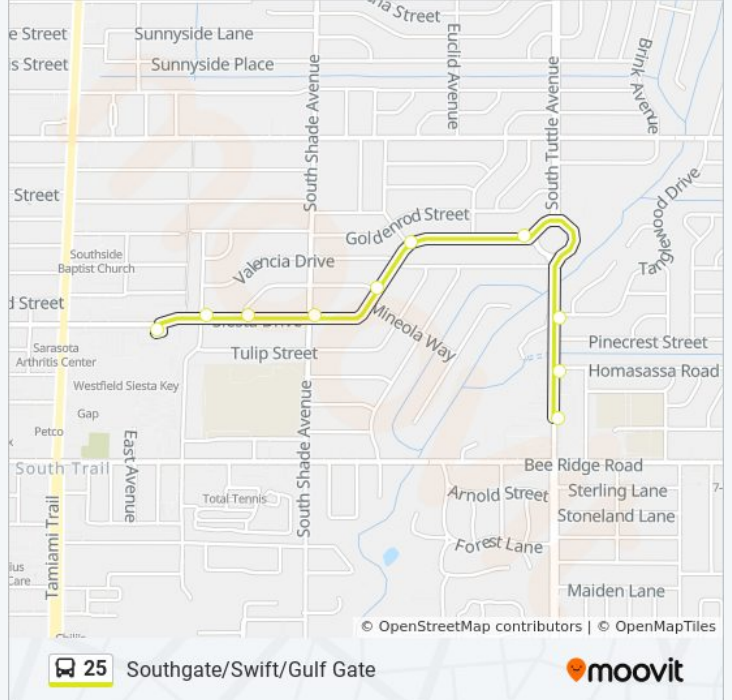

Direction: S Tuttle Ave @ Bee Ridge Rd→Southgate Mall Street Side

10 stops

[VIEW LINE SCHEDULE](#)

S Tuttle Ave @ Bee Ridge Rd

S Tuttle Ave @ Homasassa Rd

S Tuttle Ave @ Tanglewood Dr

Siesta Dr @ Southgate Cir

Siesta Dr @ S Jefferson Ave

Siesta Dr @ Tangerine Dr

Siesta Dr @ W Shade Dr

Siesta Dr @ Tangerine Dr

Siesta Dr @ S School Ave

Southgate Mall Street Side

25 bus Time Schedule

S Tuttle Ave @ Bee Ridge Rd→Southgate Mall Street Side Route Timetable:

Sunday	Not Operational
Monday	5:16 AM
Tuesday	5:16 AM
Wednesday	5:16 AM
Thursday	5:16 AM
Friday	5:16 AM
Saturday	5:16 AM

25 bus Info

Direction: S Tuttle Ave @ Bee Ridge Rd→Southgate Mall Street Side

Stops: 10

Trip Duration: 4 min

Line Summary:

Direction: Southgate Mall Street Side→Mall Dr @ Gateway Ave

27 stops

[VIEW LINE SCHEDULE](#)

- Southgate Mall Street Side
- Siesta Dr @ S Shade Ave
- Siesta Dr @ Mineola Way
- Siesta Dr @ Valencia Dr
- Siesta Dr @ Tangelo Dr
- Siesta Dr @ Southgate Cir
- S Tuttle Ave @ Pinecrest St
- S Tuttle Ave @ Bee Ridge Rd
- Swift Rd @ Arnold St
- Swift Rd @ Forest Ln
- Swift Rd @ Maiden Ln
- Swift Rd @ Moss Oak Dr
- Swift Rd @ Wilkinson Rd
- Swift Rd @ Nassau St
- Swift Rd @ Jamaica St
- Swift Rd @ Dueby St
- Swift Rd @ Proctor Rd
- Swift Rd @ Hope St