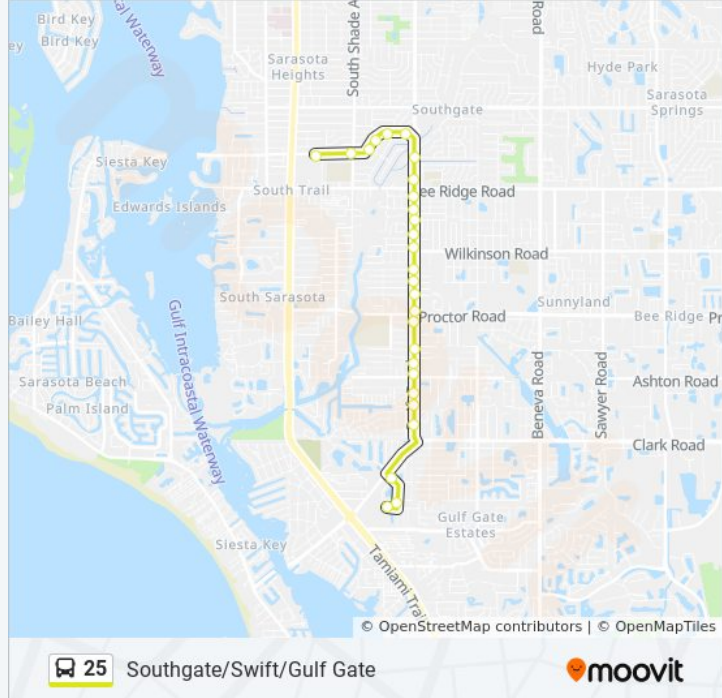

25 bus Info

Direction: Southgate Mall Street Side→Mall Dr @ Gateway Ave

Stops: 27

Trip Duration: 14 min

Line Summary:

Swift Rd @ Parma St

Swift Rd @ New Castle St

Swift Rd @ Ashton Rd

Swift Rd @ Riverbluff Pkwy

Swift Rd @ Constitution Blvd

Swift Rd @ Stickney Point Rd

Gateway Ave @ Terry Ln

Gateway Ave @ Terry Ln

Mall Dr @ Gateway Ave

25 bus time schedules and route maps are available in an offline PDF at moovitapp.com. Use the [Moovit App](#) to see live bus times, train schedule or subway schedule, and step-by-step directions for all public transit in Sarasota.