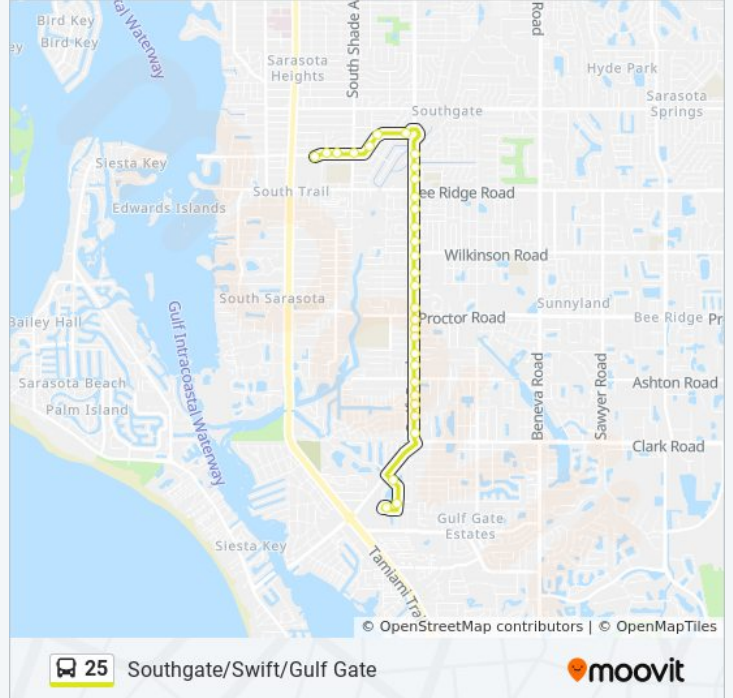

Direction: Mall Dr @ Gateway Ave→Southgate Mall Street Side

31 stops

[VIEW LINE SCHEDULE](#)

- Mall Dr @ Gateway Ave
- Gateway Ave @ Terry Ln
- Gateway Ave @ Terry Ln
- Swift Rd @ Clark Rd
- Swift Rd @ Swifton Dr
- Swift Rd @ Swifton Dr
- Swift Rd @ Riverbluff Pkwy
- Swift Rd @ Ashton Rd
- Swift Rd @ Grafton St
- Swift Rd @ Olympic St
- Swift Rd @ Alliance Ave
- Swift Rd @ Hope St
- Swift Rd @ Proctor Rd
- Swift Rd @ Proctor Rd
- Swift Rd @ Jamaica St
- Swift Rd @ Nassau St
- Swift Rd @ Wilkinson Rd
- Swift Rd @ Marlette St
- Swift Rd @ Maiden Ln
- Swift Rd @ Forest Ln

25 bus Info

Direction: Mall Dr @ Gateway Ave→Southgate Mall Street Side

Stops: 31

Trip Duration: 14 min

Line Summary:

Swift Rd @ Sterling Ln

S Tuttle Ave @ Bee Ridge Rd

S Tuttle Ave @ Homasassa Rd

S Tuttle Ave @ Tanglewood Dr

Siesta Dr @ Southgate Cir

Siesta Dr @ S Jefferson Ave

Siesta Dr @ Tangerine Dr

Siesta Dr @ W Shade Dr

Siesta Dr @ Tangerine Dr

Siesta Dr @ S School Ave

Southgate Mall Street Side

Direction: S Tuttle Ave @ Bee Ridge Rd→Southgate Mall Street Side

10 stops

[VIEW LINE SCHEDULE](#)

S Tuttle Ave @ Bee Ridge Rd

S Tuttle Ave @ Homasassa Rd

S Tuttle Ave @ Tanglewood Dr

Siesta Dr @ Southgate Cir