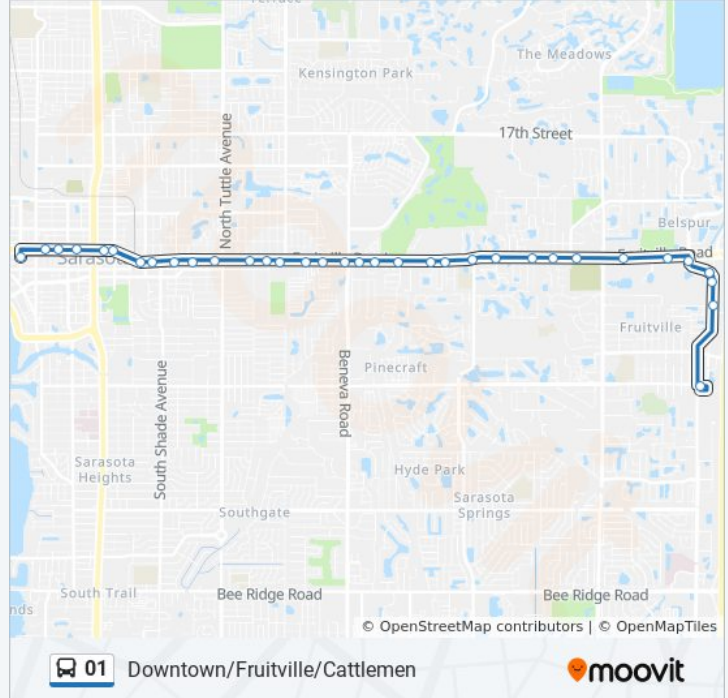

01 bus Info

Direction: Cattlemen Transit Station→N Lemon Ave @ 2nd St

Stops: 33

Trip Duration: 20 min

Line Summary:

Fruitville Rd @ Beneva Rd
 Fruitville Rd @ Bailey Rd
 Fruitville Rd @ N Lockwood Ridge Rd
 Fruitville Rd @ N Conrad Ave
 Fruitville Rd @ Tuttle Ave
 Fruitville Rd @ N Briggs Ave
 Fruitville Rd @ N Jefferson Ave
 Fruitville Rd @ N Lime Ave
 Fruitville Rd @ Halton Pl
 Fruitville Rd @ Gillespie Ave
 Fruitville Rd @ N Osprey Ave
 Fruitville Rd @ Goodrich Ave
 N Lemon Ave @ 2nd St

Direction: N Lemon Ave @ 2nd St→Cattlemen Transit Station

34 stops

[VIEW LINE SCHEDULE](#)

N Lemon Ave @ 2nd St
 Fruitville Rd @ Goodrich Ave
 Fruitville Rd @ N Osprey Ave
 Fruitville Rd @ N Links Ave
 Fruitville Rd @ Fletcher Ave
 Fruitville Rd @ Audubon Pl
 Fruitville Rd @ N Lime Ave
 Fruitville Rd @ N Lime Ave
 Fruitville Rd @ N Jefferson Ave
 Fruitville Rd @ N Euclid Ave
 Fruitville Rd @ Tuttle Ave
 Fruitville Rd @ Brink Ave
 Fruitville Rd @ N Pompano Ave
 Fruitville Rd @ N Lockwood Ridge Rd
 Fruitville Rd @ Signal Pointe Cir
 Fruitville Rd @ Signal Pointe Cir

01 bus Info

Direction: N Lemon Ave @ 2nd St→Cattlemen Transit Station

Stops: 34

Trip Duration: 21 min

Line Summary:

Fruitville Rd @ Beneva Rd
 Fruitville Rd @ Maggie Ln
 Fruitville Rd @ Horton Cir
 Fruitville Rd @ Midwest Pkwy
 Fruitville Rd @ Mimosa Dr
 Fruitville Rd @ Dade Ave
 Fruitville Rd @ McIntosh Rd
 Fruitville Rd @ Tree Rd
 Fruitville Rd @ Christie Ave
 Fruitville Rd @ Shady Pkwy
 Fruitville Rd @ Honore Ave
 Fruitville Rd @ N Honore Ave
 Fruitville Rd @ Cattlemen Rd
 Cattlemen Rd @ Fruitville Rd
 Cattlemen Rd @ S Packinghouse Rd
 Cattlemen Rd
 Cattlemen Rd @ W Sawgrass Rd
 Cattlemen Transit Station