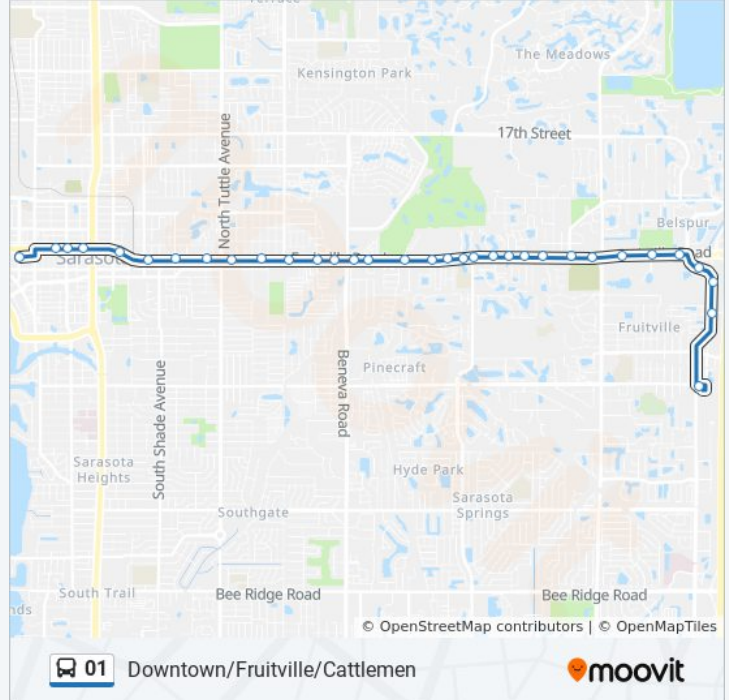

Use the Moovit App to find the closest 01 bus station near you and find out when is the next 01 bus arriving.

Direction: Cattlemen Transit Station→N Lemon Ave @ 2nd St

33 stops

[VIEW LINE SCHEDULE](#)

- Cattlemen Transit Station
- Cattlemen Rd @ Sawgrass Rd
- Cattlemen Rd @ S Packinghouse Rd
- Cattlemen Rd @ Brookhill Blvd
- Fruitville Rd @ N Cattlemen Rd
- Fruitville Rd @ Paramount Dr
- Fruitville Rd @ Honore Ave
- Fruitville Rd @ Honore Ave
- Fruitville Rd @ Richardson Way
- Fruitville Rd @ Houle Ave
- Fruitville Rd @ Magic Oak Ln
- Fruitville Rd @ Simmons Ave
- Fruitville Rd @ Herons Run Dr
- Fruitville Rd @ Arbor Oaks Dr
- Fruitville Rd @ Whispering Oaks Ct
- Fruitville Rd @ Whispering Oaks Ct
- Fruitville Rd @ Mimosa Dr
- Fruitville Rd @ Bobby Jones Rd
- Fruitville Rd @ Amherst Ave
- Fruitville Rd @ Beneva Rd

01 bus Info

Direction: Cattlemen Transit Station→N Lemon Ave @ 2nd St

Stops: 33

Trip Duration: 20 min

Line Summary:

Fruitville Rd @ Beneva Rd
 Fruitville Rd @ Bailey Rd
 Fruitville Rd @ N Lockwood Ridge Rd
 Fruitville Rd @ N Conrad Ave
 Fruitville Rd @ Tuttle Ave
 Fruitville Rd @ N Briggs Ave
 Fruitville Rd @ N Jefferson Ave
 Fruitville Rd @ N Lime Ave
 Fruitville Rd @ Halton Pl
 Fruitville Rd @ Gillespie Ave
 Fruitville Rd @ N Osprey Ave
 Fruitville Rd @ Goodrich Ave
 N Lemon Ave @ 2nd St

Direction: N Lemon Ave @ 2nd St→Cattlemen Transit Station

34 stops

[VIEW LINE SCHEDULE](#)

N Lemon Ave @ 2nd St
 Fruitville Rd @ Goodrich Ave
 Fruitville Rd @ N Osprey Ave
 Fruitville Rd @ N Links Ave
 Fruitville Rd @ Fletcher Ave
 Fruitville Rd @ Audubon Pl
 Fruitville Rd @ N Lime Ave
 Fruitville Rd @ N Lime Ave
 Fruitville Rd @ N Jefferson Ave
 Fruitville Rd @ N Euclid Ave
 Fruitville Rd @ Tuttle Ave
 Fruitville Rd @ Brink Ave
 Fruitville Rd @ N Pompano Ave
 Fruitville Rd @ N Lockwood Ridge Rd
 Fruitville Rd @ Signal Pointe Cir
 Fruitville Rd @ Signal Pointe Cir