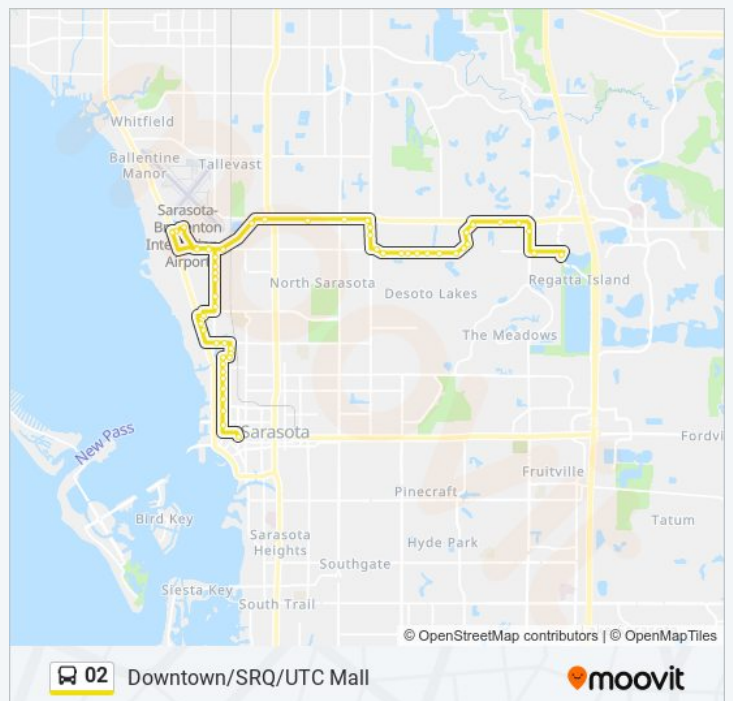

**02 bus Time Schedule**

N Lemon Ave @ 2nd St→N Cattlemen Rd @ Desoto Rd Route Timetable:

Sunday	9:00 AM - 9:00 PM
Monday	6:05 AM - 9:06 PM
Tuesday	6:05 AM - 9:06 PM
Wednesday	6:05 AM - 9:06 PM
Thursday	6:05 AM - 9:06 PM
Friday	6:05 AM - 9:06 PM
Saturday	6:05 AM - 9:06 PM

**02 bus Info**

**Direction:** N Lemon Ave @ 2nd St→N Cattlemen Rd @ Desoto Rd

**Stops:** 55

**Trip Duration:** 45 min

**Line Summary:**

Old Bradenton Rd @ University Pkwy

University Pkwy @ Old Bradenton Rd