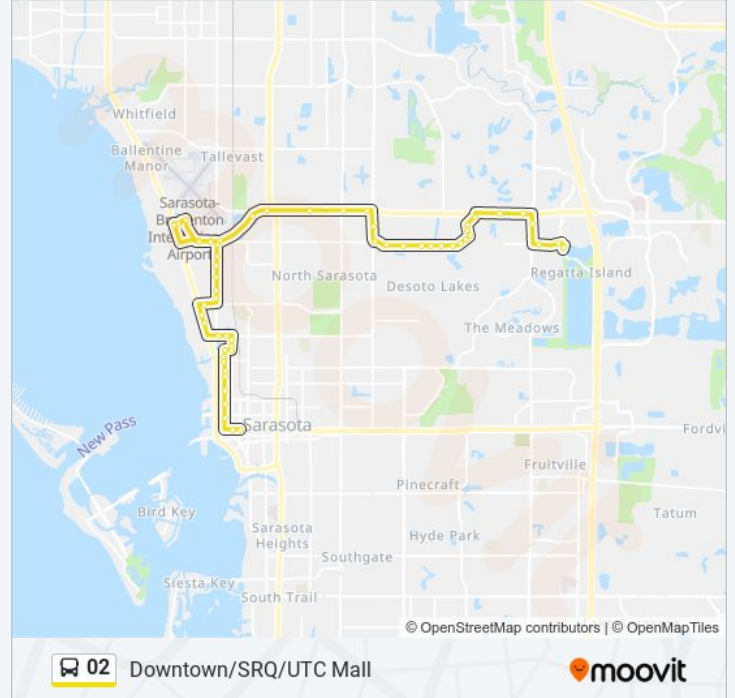

Dr Mlk Jr Way @ Old Bradenton Rd

Dr Martin Luther King Jr Way @ Coconut Ave

Central Ave @ 25th St

Central Ave @ 24th St

Central Ave @ 22nd St

22nd St @ Coconut Ave

Coconut Ave @ 20th St

Coconut Ave @ 18th St

Coconut Ave @ 16th St

Cocoanut Ave @ 14th St  
 Cocoanut Ave @ 11th St  
 Cocoanut Ave @ 9th St  
 Cocoanut Ave @ 5th St  
 2nd St @ Central Ave  
 N Lemon Ave @ 2nd St

**Direction: N Lemon Ave @ 2nd St→N Cattlemen Rd @ Desoto Rd**