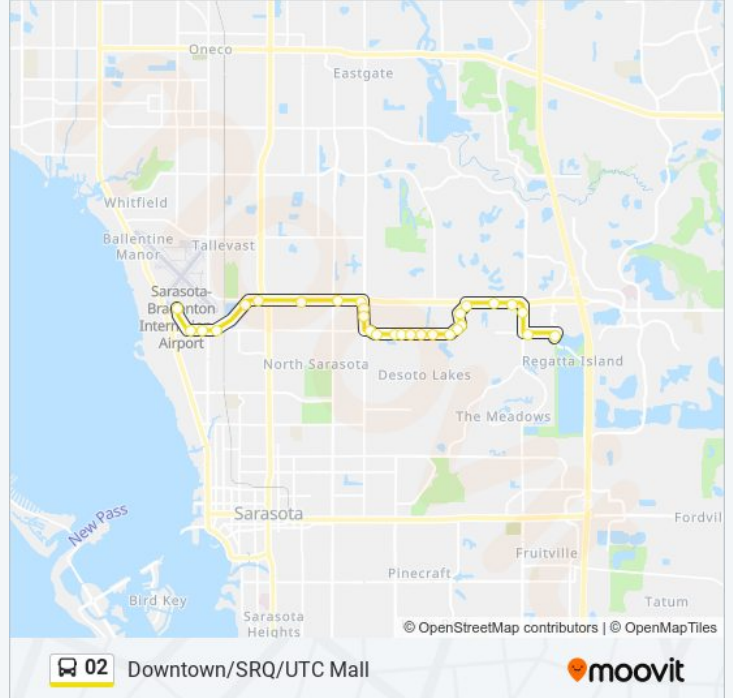

### Direction: Airport Cir @ Bradenton Connector→N Cattlemen Rd @ Desoto Rd

28 stops

[VIEW LINE SCHEDULE](#)

- Airport Cir @ Bradenton Connector
- University Pkwy @ Royal Palm Ave
- University Pkwy @ Desoto Pl
- University Pkwy @ Desoto Rd
- University Pkwy @ Sarasota Lakes Blvd
- University Pkwy @ N Washington Blvd
- University Pkwy @ N Shade Ave
- University Pkwy @ N Tuttle Ave
- University Pkwy @ N Lockwood Ridge Rd
- N Lockwood Ridge Rd @ 61st St
- N Lockwood Ridge Rd @ 59th St
- Desoto Rd @ N Lockwood Ridge Rd
- Desoto Rd @ Isabella Ave
- Desoto Rd @ San Juan Dr
- Desoto Rd @ Angeles Ave
- Desoto Rd @ Mink Rd
- Desoto Rd @ Carmen Ave
- Desoto Rd @ San Jose Dr
- Desoto Rd @ Tivoli Ave
- Longwood Run Blvd @ Monte Rosso Rd

### 02 bus Info

**Direction:** Airport Cir @ Bradenton Connector→N Cattlemen Rd @ Desoto Rd

**Stops:** 28

**Trip Duration:** 18 min

**Line Summary:**

Longwood Run Blvd @ Del Sol Blvd

Longwood Run Blvd @ Callista Ln

Longwood Run Blvd @ University Pkwy

University Pkwy @ Medici Ct

University Pkwy @ Center Ring Rd

Honore Ave @ 59th St

Desoto Rd @ Honore Ave

N Cattlemen Rd @ Desoto Rd

**Direction: N Cattlemen Rd @ Desoto Rd→N Lemon Ave @ 2nd St**

57 stops

[VIEW LINE SCHEDULE](#)

N Cattlemen Rd @ Desoto Rd

Desoto Rd @ Cattlemen Rd

Desoto Rd @ Honore Ave

Honore Ave @ 59th St

University Pkwy @ Honore Ave

University Pkwy @ Medici Ct