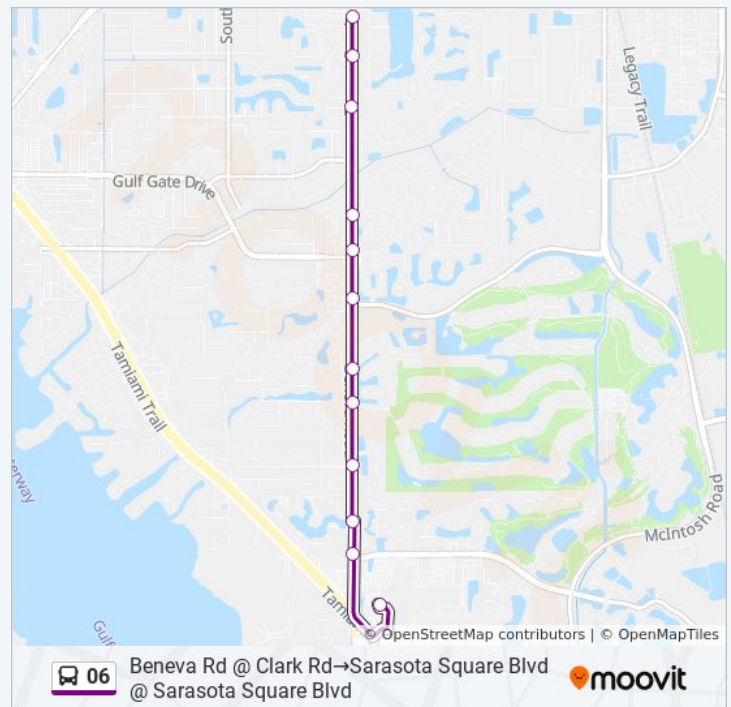

12 stops

[VIEW LINE SCHEDULE](#)

Beneva Rd @ Clark Rd

Beneva Rd @ Tree Line Dr

Beneva Rd @ Silver Pine Ct

06 bus Time Schedule

Beneva Rd @ Clark Rd→Sarasota Square Blvd @ Sarasota Square Blvd Route Timetable:

Thursday	5:56 AM
Friday	5:56 AM
Saturday	5:56 AM

06 bus Info

Direction: Beneva Rd @ Clark Rd→Sarasota Square Blvd @ Sarasota Square Blvd

Stops: 12

Trip Duration: 6 min

Line Summary:

Direction: N Lemon Ave @ 2nd St→Beneva Rd @ Clark Rd

51 stops

[VIEW LINE SCHEDULE](#)

N Lemon Ave @ 2nd St
 Fruitville Rd @ Goodrich Ave
 Fruitville Rd @ N Osprey Ave
 Fruitville Rd @ N Links Ave
 Fruitville Rd @ Fletcher Ave
 Fruitville Rd @ Audubon Pl
 Fruitville Rd @ N Lime Ave
 Fruitville Rd @ N Lime Ave
 Fruitville Rd @ N Jefferson Ave