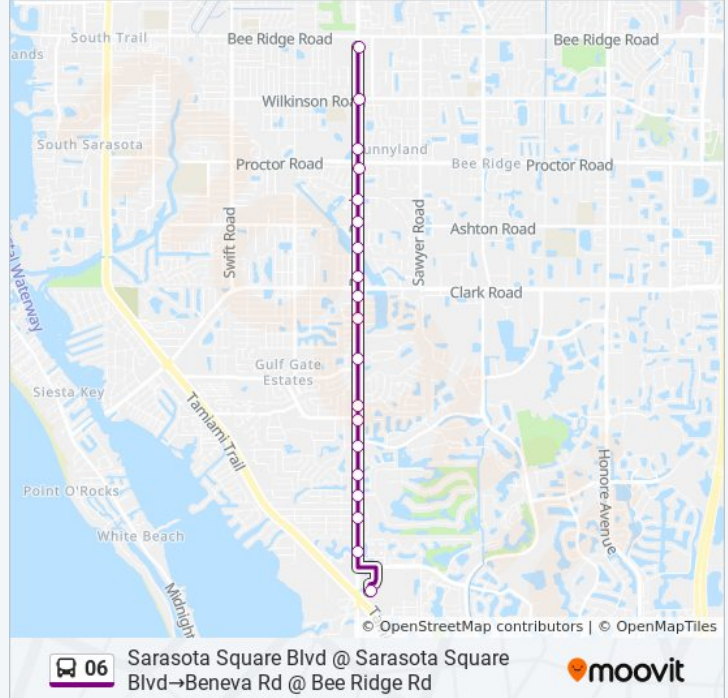

Sunday	Not Operational
Monday	9:46 PM
Tuesday	9:46 PM
Wednesday	9:46 PM
Thursday	9:46 PM
Friday	9:46 PM
Saturday	9:46 PM

06 bus Info

Direction: Sarasota Square Blvd @ Sarasota Square Blvd → Beneva Rd @ Bee Ridge Rd

Stops: 19

Trip Duration: 9 min

Line Summary:

Beneva Rd @ Bee Ridge Rd

Direction: Sarasota Square Blvd @ Sarasota Square Blvd → N Lemon Ave @ 2nd St

55 stops

[VIEW LINE SCHEDULE](#)

Sarasota Square Blvd @ Sarasota Square Blvd