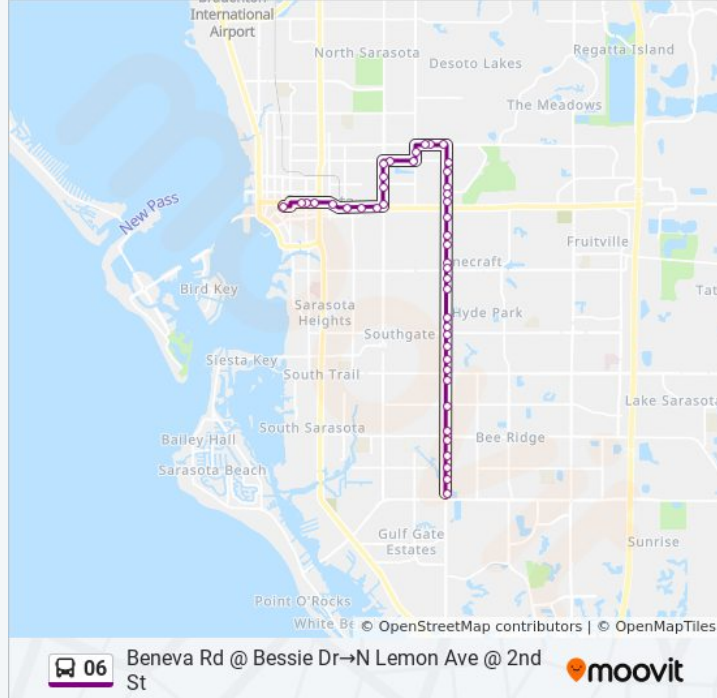

Beneva Rd @ Fruitville Rd

Beneva Rd @ Circus Blvd

Beneva Rd @ Circus Blvd

Beneva Rd @ Calliandra Dr

N Beneva Rd @ 12th St

17th St @ N Beneva Rd

17th St @ Andrea Pl

17th St @ N Lockwood Ridge Rd

N Lockwood Ridge Rd @ 15th St

12th St @ Tarpon Ave

12th St @ N Tuttle Ave

N Tuttle Ave @ 12th St

N Tuttle Ave @ 10th St

N Tuttle Ave @ Hidden Lake Blvd

N Tuttle Ave @ Fruitville Rd

Fruitville Rd @ N Briggs Ave

Fruitville Rd @ N Jefferson Ave

Fruitville Rd @ N Lime Ave

Fruitville Rd @ Halton Pl

Fruitville Rd @ Gillespie Ave

Fruitville Rd @ N Osprey Ave

Fruitville Rd @ Goodrich Ave

N Lemon Ave @ 2nd St

Direction: Beneva Rd @ Clark Rd→Sarasota Square Blvd @ Sarasota Square Blvd

12 stops

[VIEW LINE SCHEDULE](#)

Beneva Rd @ Clark Rd

Beneva Rd @ Tree Line Dr

Beneva Rd @ Silver Pine Ct

06 bus Time Schedule

Beneva Rd @ Clark Rd→Sarasota Square Blvd @ Sarasota Square Blvd Route Timetable: