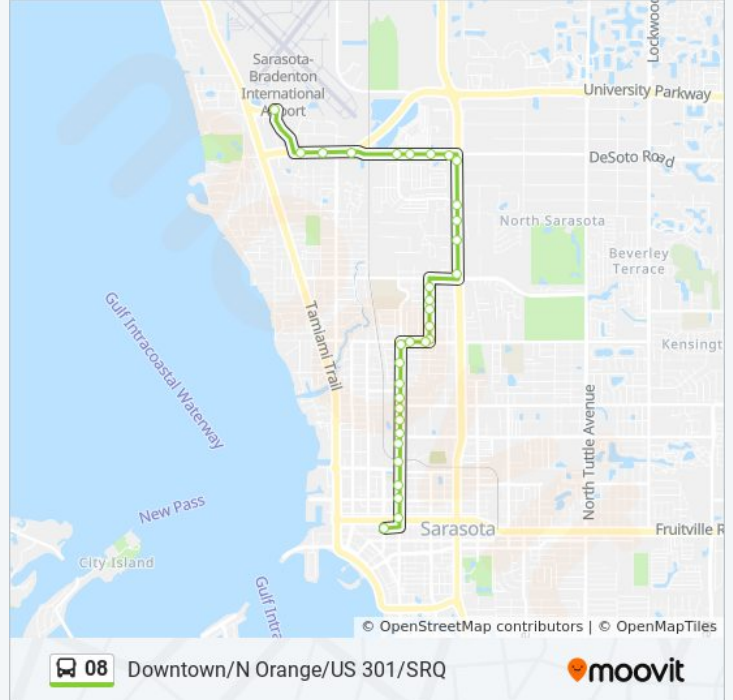

Use the Moovit App to find the closest 08 bus station near you and find out when is the next 08 bus arriving.

Direction: Airport Cir @ Bradenton Connector→N Lemon Ave @ 2nd St

33 stops

[VIEW LINE SCHEDULE](#)

08 bus Info

Direction: Airport Cir @ Bradenton Connector→N Lemon Ave @ 2nd St

Stops: 33

Trip Duration: 23 min

Line Summary:

N Orange Ave @ Dr Martin Luther King Jr Way

N Orange Ave @ 23rd St

N Orange Ave @ 20th St

N Orange Ave @ 18th St

Orange Ave @ 17th St

N Orange Ave @ 1st St

N Orange Ave @ 12th St

N Orange Ave @ 12th St

N Orange Ave @ 10th Way

N Orange Ave @ 8th St

N Orange Ave @ Boulevard Of the Arts

N Orange Ave @ Fruitville Rd

N Lemon Ave @ 2nd St

Direction: N Lemon Ave @ 2nd St→Airport Cir @ Bradenton Connector

35 stops

[VIEW LINE SCHEDULE](#)

N Lemon Ave @ 2nd St

N Orange Ave @ 4th St

N Orange Ave @ 6th St