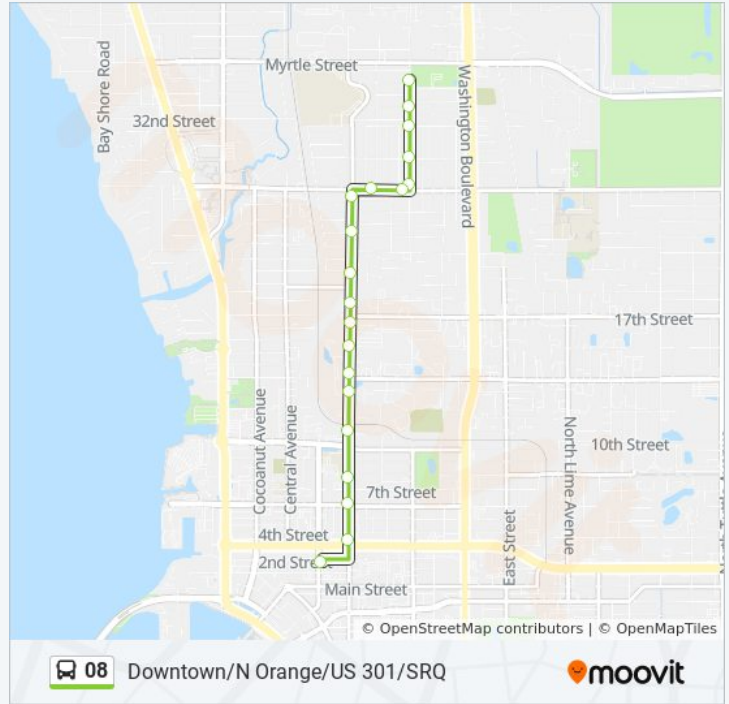

N Orange Ave @ 23rd St

N Orange Ave @ 20th St

N Orange Ave @ 18th St

Orange Ave @ 17th St

N Orange Ave @ 1st St

N Orange Ave @ 12th St

N Orange Ave @ 12th St

N Orange Ave @ 10th Way

N Orange Ave @ 8th St

N Orange Ave @ Boulevard Of the Arts

N Orange Ave @ Fruitville Rd

N Lemon Ave @ 2nd St

Direction: N Osprey Ave @ 35th St→N Lemon Ave @ 2nd St

Stops: 20

Trip Duration: 8 min

Line Summary:

08 bus time schedules and route maps are available in an offline PDF at moovitapp.com. Use the [Moovit App](#) to see live bus times, train schedule or subway schedule, and step-by-step directions for all public transit in Sarasota.

[About Moovit](#) · [MaaS Solutions](#) · [Supported Countries](#) · [Mooviter Community](#)

© 2023 Moovit - All Rights Reserved

Check Live Arrival Times