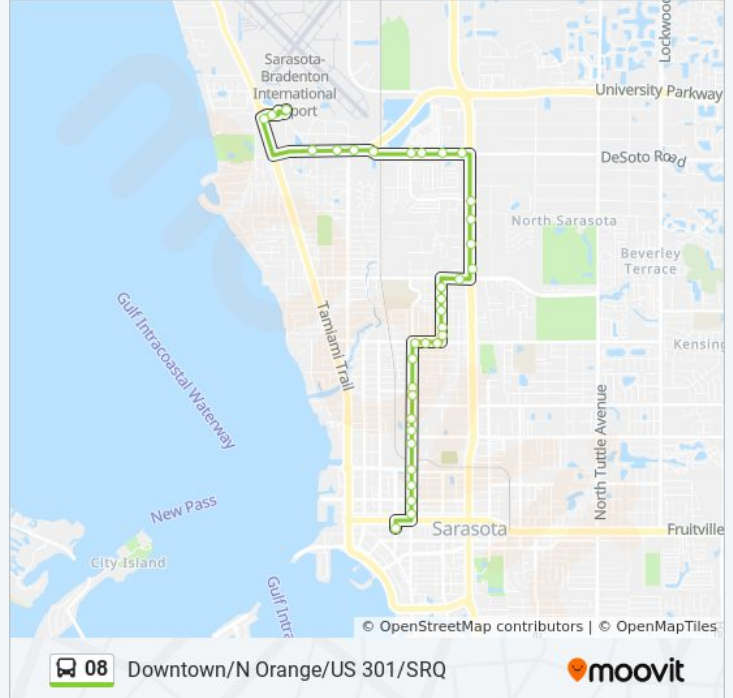

Dr Martin Luther King Jr Way @ Orange Ave

Dr Martin Luther King Jr Way @ Goodrich Ave

Dr Martin Luther King Jr Way @ N Osprey Ave

N Osprey Ave @ Dr Martin Luther King Jr Way

08 bus Time Schedule

N Lemon Ave @ 2nd St→Airport Cir @ Bradenton Connector Route Timetable:

Sunday	7:45 AM - 6:45 PM
Monday	6:45 AM - 8:45 PM
Tuesday	6:45 AM - 8:45 PM
Wednesday	6:45 AM - 8:45 PM
Thursday	6:45 AM - 8:45 PM
Friday	6:45 AM - 8:45 PM
Saturday	6:45 AM - 8:45 PM

08 bus Info

Direction: N Lemon Ave @ 2nd St→Airport Cir @ Bradenton Connector

Stops: 35

Trip Duration: 22 min

Line Summary:

N Osprey Ave @ 29th St
 N Osprey Ave @ 31st St
 N Osprey Ave @ 33rd St
 N Osprey Ave @ 34th St
 Myrtle St @ N Washington Blvd
 N Washington Blvd @ Myrtle St
 N Washington Blvd @ Northgate Blvd
 N Washington Blvd @ 47th St
 N Washington Blvd @ 47th St
 Desoto Rd @ N Washington Blvd
 Desoto Rd @ N Osprey Ave
 Desoto Rd @ Sarasota Lakes Blvd
 Desoto Rd @ Tri Par Dr
 Desoto Rd @ University Pkwy
 University Pkwy @ Old Bradenton Rd
 University Pkwy @ Old Bradenton Rd
 University Pkwy @ Airport Cir
 N Tamiami Trl @ General Spaatz Blvd
 General Spaatz Blvd @ General Dougher Pl
 Airport Cir @ Bradenton Connector

Direction: N Osprey Ave @ 35th St→N Lemon Ave @ 2nd St

20 stops

[VIEW LINE SCHEDULE](#)

N Osprey Ave @ 35th St
 N Osprey Ave @ 33rd St
 N Osprey Ave @ 31st St
 N Osprey Ave @ 29th St
 N Osprey Ave @ Dr Martin Luther King Jr Way
 Dr Martin Luther King Jr Way @ Church Ave
 Dr Martin Luther King Jr Way @ Goodrich Ave
 N Orange Ave @ Dr Martin Luther King Jr Way