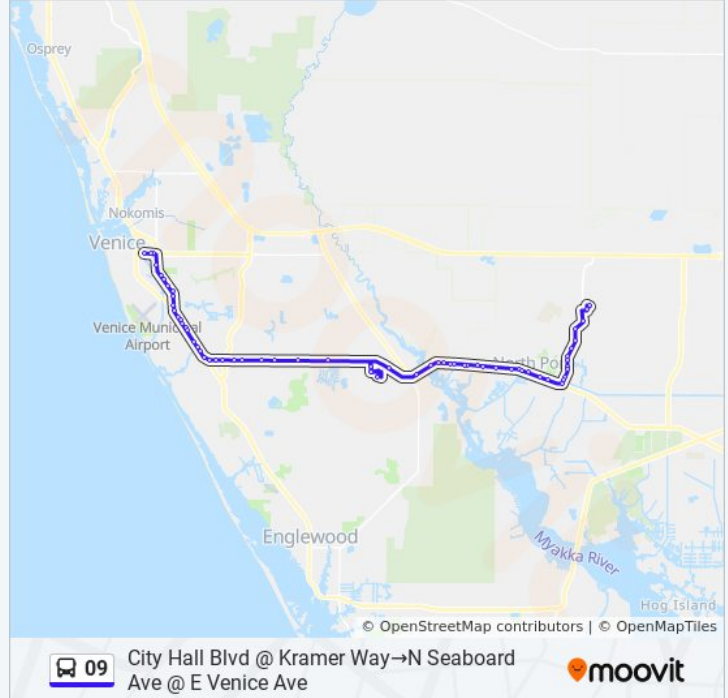

N Tamiami Trl @ Ortiz Blvd

S Tamiami Trl @ El Prado Ave

N Tamiami Trl @ Ortega Pl

N Tamiami Trl @ Palm Harbor Dr

N Tamiami Trl @ De Leon Dr

S Tamiami Trl @ Natures Way

N Tamiami Trl @ De Miranda Ave

S Tamiami Trl @ Lazy River Rd

N Tamiami Trl @ Boardwalk

N Tamiami Trl @ N River Rd

S Tamiami Trl @ Brimstone Hill

S West Villages Pkwy @ S Tamiami Trl

S West Villages Pkwy @ S Tamiami Trl

S Tamiami Trl @ S West Villages Pkwy

S West Villages Pkwy @ S Tamiami Trl

S West Villages Pkwy @ S Tamiami Trl

N Tamiami Trl @ Galleria Blvd

N Tamiami Trl @ Rockley Blvd

N Tamiami Trl @ Timberline Blvd

S Tamiami Trl @ Venice East Blvd

S Tamiami Trl @ Woodmere Park Blvd

N Tamiami Trl @ Jacaranda Blvd

S Tamiami Trl @ Pointe Plaza Blvd

S Tamiami Trl @ Seaboard Ave

S Tamiami Trl @ Park Pl

S Tamiami Trl @ Grove Rd

S Tamiami Trl @ Crane Rd

S Tamiami Trl @ Alligator Dr

Us 41 S @ Baffin Dr Nearside Nb

S Tamiami Trl @ E Seminole Dr

S Tamiami Trl @ Durian Rd

S Tamiami Trl @ Oneida Rd

S Tamiami Trl @ Oneida Rd