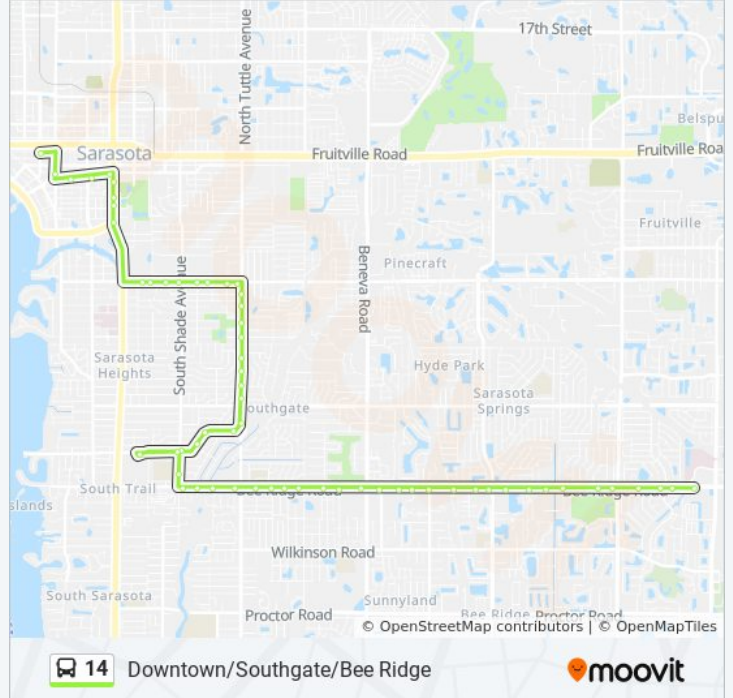

Bahia Vista St @ East Ave

Bahia Vista St @ S School Ave

Bahia Vista St @ S School Ave

Bahia Vista St @ S Shade Ave

Bahia Vista St @ S Jefferson Ave

Bahia Vista St @ Euclid Ave

Bahia Vista St @ S Briggs Ave

14 bus Time Schedule

N Lemon Ave @ 2nd St→Bee Ridge Rd @ Cattlemen Rd Route Timetable:

Sunday	8:15 PM - 9:15 PM
Monday	8:15 PM - 9:15 PM
Tuesday	8:15 PM - 9:15 PM
Wednesday	8:15 PM - 9:15 PM
Thursday	8:15 PM - 9:15 PM
Friday	8:15 PM - 9:15 PM
Saturday	8:15 PM - 9:15 PM

14 bus Info

Direction: N Lemon Ave @ 2nd St→Bee Ridge Rd @ Cattlemen Rd

Stops: 61

Trip Duration: 42 min

Line Summary:

Bahia Vista St @ S Tuttle Ave
S Tuttle Ave @ Prospect St
S Tuttle Ave @ Temple St
S Tuttle Ave @ Hawthorne St
S Tuttle Ave @ Hillview St
S Tuttle Ave @ Datura St
S Tuttle Ave @ Hibiscus St
S Tuttle Ave @ Sunnyside St
S Tuttle Ave @ Tangelo Dr
S Tuttle Ave @ Goldenrod St
Siesta Dr @ Southgate Cir
Siesta Dr @ S Jefferson Ave
Siesta Dr @ Tangerine Dr
Siesta Dr @ W Shade Dr
Siesta Dr @ Mall Side
Siesta Dr @ S Shade Ave
S Shade Ave @ Hamlin Ln
Bee Ridge Rd @ Whippoorwill Cir
Bee Ridge Rd @ Mockingbird HI
Bee Ridge Rd @ Brookside Dr
Bee Ridge Rd @ Swift Rd
Bee Ridge Rd @ Midland Rd
Bee Ridge Rd @ Worcester Rd
Bee Ridge Rd @ Murdock Ave
Bee Ridge Rd @ S Lockwood Ridge Rd
Bee Ridge Rd @ Iola Dr
Bee Ridge Rd @ Bell Ave
Bee Ridge Rd @ Beneva Rd
Bee Ridge Rd @ Maceachen Blvd
Bee Ridge Rd @ Riviera Dr
Bee Ridge Rd @ Lake Forest Dr
Bee Ridge Rd @ Sawyer Rd
Bee Ridge Rd @ Asbury Radnor Way

Bee Ridge Rd @ Strathmore Blvd

Bee Ridge Rd @ Mcintosh Rd

Bee Ridge Rd @ Mcintosh Rd

Bee Ridge Rd @ Oakhurst Blvd

Bee Ridge Rd @ Oakhurst Blvd

Bee Ridge Rd @ Dunn Dr

Bee Ridge Rd @ Dunn Dr

Bee Ridge Rd @ Honore Ave