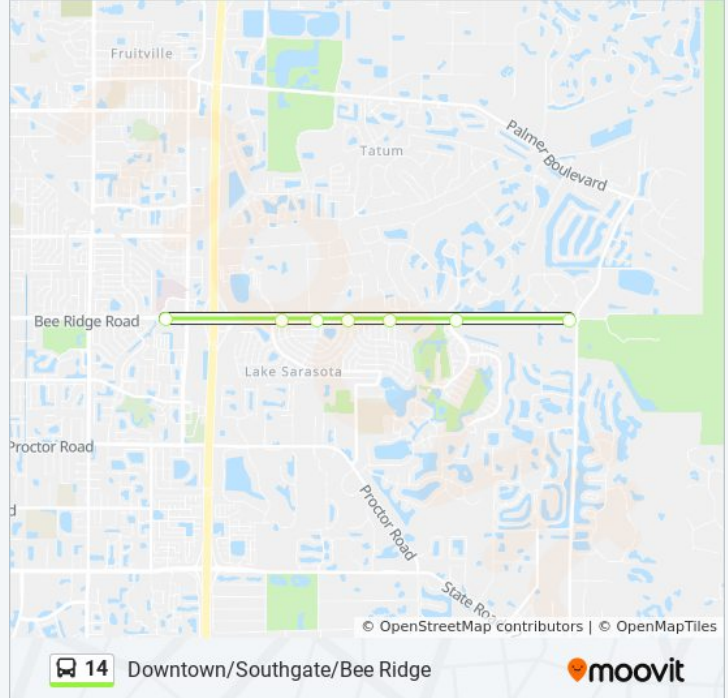

Direction: Bahia Vista St @ S Tuttle Ave→N Lemon Ave @ 2nd St

Stops: 15

Trip Duration: 9 min

Line Summary:

Direction: Bee Ridge Rd @ Cattlemen Rd→Bee Ridge Rd @ Lorraine Rd

7 stops

[VIEW LINE SCHEDULE](#)

Bee Ridge Rd @ Cattlemen Rd

Bee Ridge Rd @ Mauna Loa Blvd

Bee Ridge Rd @ Tora Pl

Bee Ridge Rd @ Westminster Dr

Bee Ridge Rd @ Wake Ave

Bee Ridge Rd @ Bent Tree Blvd

Bee Ridge Rd @ Lorraine Rd

14 bus Time Schedule

Bee Ridge Rd @ Cattlemen Rd→Bee Ridge Rd @ Lorraine Rd Route Timetable:

Sunday	7:02 AM
Monday	6:04 AM - 7:02 AM
Tuesday	6:04 AM - 7:02 AM
Wednesday	6:04 AM - 7:02 AM
Thursday	6:04 AM - 7:02 AM
Friday	6:04 AM - 7:02 AM
Saturday	6:04 AM - 7:02 AM

14 bus Info

Direction: Bee Ridge Rd @ Cattlemen Rd→Bee Ridge Rd @ Lorraine Rd

Stops: 7

Trip Duration: 7 min

Line Summary:

Direction: Bee Ridge Rd @ Lorraine Rd→N Lemon Ave @ 2nd St

63 stops

[VIEW LINE SCHEDULE](#)

- Bee Ridge Rd @ Lorraine Rd
- Bee Ridge Rd @ Gary Player Blvd
- Bee Ridge Rd @ Wake Ave
- Bee Ridge Rd @ Aberdeen Dr
- Bee Ridge Rd @ Sarasota Golf Club Blvd
- Bee Ridge Rd @ Mauna Loa Blvd
- Bee Ridge Rd @ Cattlemen Rd
- Bee Ridge Rd @ Maxfield Dr
- Bee Ridge Rd @ Woodmont Dr
- Bee Ridge Rd @ Honore Ave
- Bee Ridge Rd @ Lalani Blvd
- Bee Ridge Rd @ Crestridge Dr
- Bee Ridge Rd @ Bond Pl
- Bee Ridge Rd @ Bond Pl
- Bee Ridge Rd @ Mcintosh Rd
- Bee Ridge Rd @ Mcintosh Rd
- Bee Ridge Rd @ Belmont Blvd
- Bee Ridge Rd @ Radnor Pl