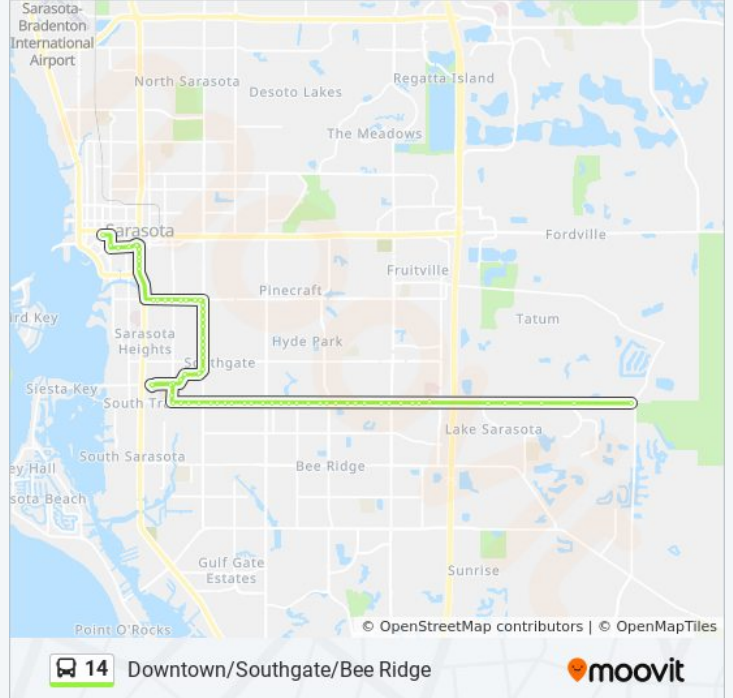

N Lemon Ave @ 2nd St

Orange Ave @ State St

Ringling Blvd @ Pine Pl

Ringling Blvd @ S Osprey Ave

Ringling Blvd @ N Washington Blvd

N Washington Blvd @ Adams Ln

N Washington Blvd @ Laurel St

N Washington Blvd @ Oak Ave

14 bus Info

Direction: N Lemon Ave @ 2nd St→Bee Ridge Rd @ Lorraine Rd

Stops: 67

Trip Duration: 53 min

Line Summary:

- S Tuttle Ave @ Prospect St
- S Tuttle Ave @ Temple St
- S Tuttle Ave @ Hawthorne St
- S Tuttle Ave @ Hillview St
- S Tuttle Ave @ Datura St
- S Tuttle Ave @ Hibiscus St
- S Tuttle Ave @ Sunnyside St
- S Tuttle Ave @ Tangelo Dr
- S Tuttle Ave @ Goldenrod St
- Siesta Dr @ Southgate Cir
- Siesta Dr @ S Jefferson Ave
- Siesta Dr @ Tangerine Dr
- Siesta Dr @ W Shade Dr
- Siesta Dr @ Mall Side
- Siesta Dr @ S Shade Ave
- S Shade Ave @ Hamlin Ln
- Bee Ridge Rd @ Whippoorwill Cir
- Bee Ridge Rd @ Mockingbird HI
- Bee Ridge Rd @ Brookside Dr
- Bee Ridge Rd @ Swift Rd
- Bee Ridge Rd @ Midland Rd
- Bee Ridge Rd @ Worcester Rd
- Bee Ridge Rd @ Murdock Ave
- Bee Ridge Rd @ S Lockwood Ridge Rd
- Bee Ridge Rd @ Iola Dr
- Bee Ridge Rd @ Bell Ave
- Bee Ridge Rd @ Beneva Rd
- Bee Ridge Rd @ Maceachen Blvd
- Bee Ridge Rd @ Riviera Dr
- Bee Ridge Rd @ Lake Forest Dr
- Bee Ridge Rd @ Sawyer Rd
- Bee Ridge Rd @ Asbury Radnor Way
- Bee Ridge Rd @ Strathmore Blvd

Bee Ridge Rd @ Mcintosh Rd
Bee Ridge Rd @ Mcintosh Rd
Bee Ridge Rd @ Oakhurst Blvd
Bee Ridge Rd @ Oakhurst Blvd
Bee Ridge Rd @ Dunn Dr
Bee Ridge Rd @ Dunn Dr
Bee Ridge Rd @ Honore Ave
Bee Ridge Rd @ Maverick Ave
Bee Ridge Rd @ Center Gate Blvd
Bee Ridge Rd @ Center Gate Blvd
Bee Ridge Rd @ Cattlemen Rd
Bee Ridge Rd @ Mauna Loa Blvd
Bee Ridge Rd @ Tora Pl
Bee Ridge Rd @ Westminster Dr
Bee Ridge Rd @ Wake Ave
Bee Ridge Rd @ Bent Tree Blvd
Bee Ridge Rd @ Lorraine Rd