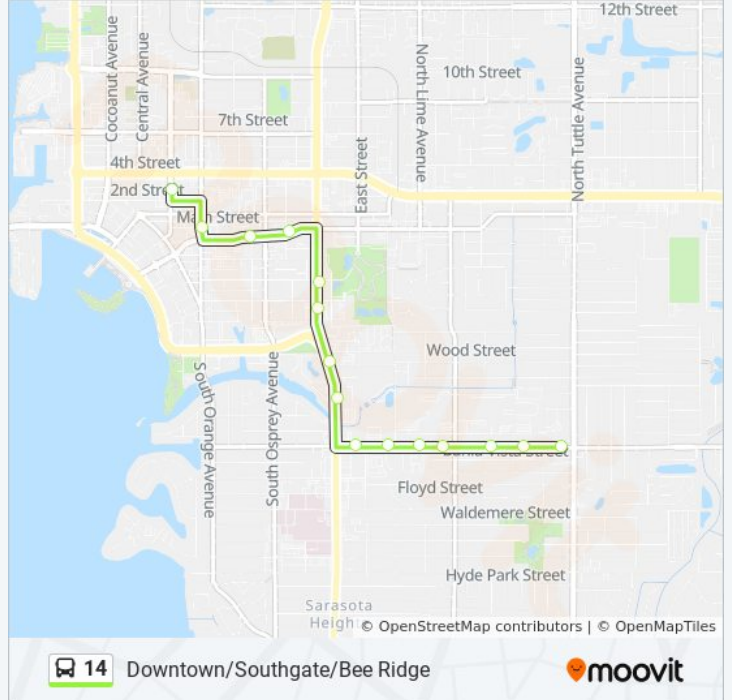

Use the Moovit App to find the closest 14 bus station near you and find out when is the next 14 bus arriving.

Direction: Bahia Vista St @ S Tuttle Ave→N Lemon Ave @ 2nd St

15 stops

[VIEW LINE SCHEDULE](#)

- Bahia Vista St @ S Tuttle Ave
- Bahia Vista St @ Euclid Ave
- Bahia Vista St @ S Euclid Ave
- Bahia Vista St @ S Shade Ave
- Bahia Vista St @ S School Ave
- Bahia Vista St @ S School Ave
- Bahia Vista St @ East Ave
- S Tamiami Trl @ High Point Dr
- S Tamiami Trl @ Wood St
- N Washington Blvd @ Oak St
- N Washington Blvd @ Laurel St
- Ringling Blvd @ S Links Ave
- Ringling Blvd @ Indian Pl
- Orange Ave @ State St
- N Lemon Ave @ 2nd St

14 bus Time Schedule

Bahia Vista St @ S Tuttle Ave→N Lemon Ave @ 2nd St Route Timetable:

Sunday	6:54 AM
Monday	6:01 AM
Tuesday	6:01 AM
Wednesday	6:01 AM
Thursday	6:01 AM
Friday	6:01 AM
Saturday	6:01 AM

14 bus Info

Direction: Bahia Vista St @ S Tuttle Ave→N Lemon Ave @ 2nd St

Stops: 15

Trip Duration: 9 min

Line Summary:

Direction: Bee Ridge Rd @ Cattlemen Rd→Bee Ridge Rd @ Lorraine Rd

7 stops

[VIEW LINE SCHEDULE](#)

Bee Ridge Rd @ Cattlemen Rd