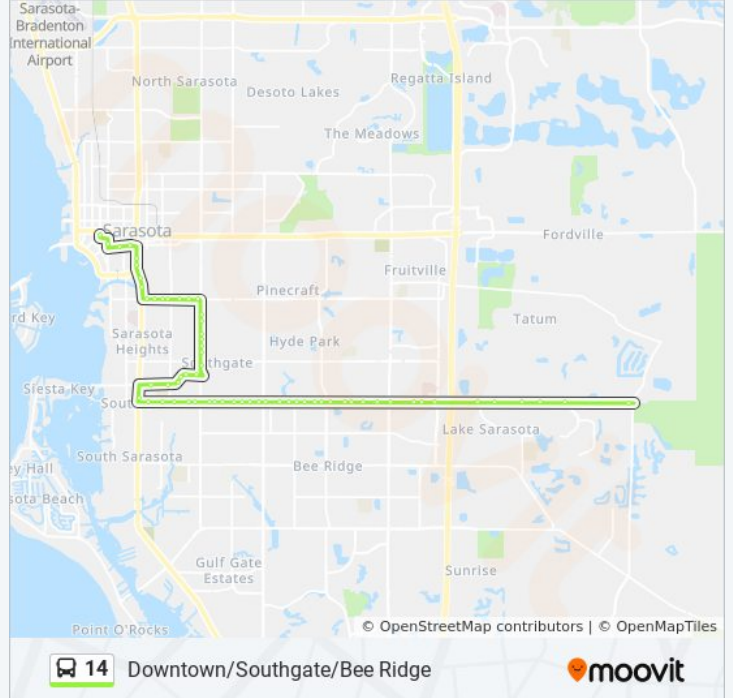

14 bus Info

Direction: Bee Ridge Rd @ Lorraine Rd→N Lemon Ave @ 2nd St

Stops: 63

Trip Duration: 48 min

Line Summary:

Bee Ridge Rd @ Sawyer Rd
Bee Ridge Rd @ Twilight Pl
Bee Ridge Rd @ Riviera Dr
Bee Ridge Rd @ Beneva Rd
Bee Ridge Rd @ Beneva Rd
Bee Ridge Rd @ Bell Ave
Bee Ridge Rd @ Village Green Dr
Bee Ridge Rd @ N Lockwood Ridge Rd
Bee Ridge Rd @ Murdock Ave
Bee Ridge Rd @ Umatillo Ave
Bee Ridge Rd @ Villa Franca Ave
Bee Ridge Rd @ S Tuttle Ave
Bee Ridge Rd @ Olivia Ln
Bee Ridge Rd @ S Shade Ave
Bee Ridge Rd @ Lime Ave
Bee Ridge Rd @ S Tamiami Trl
S Tamiami Trl @ Bee Ridge Rd
Southgate Mall Street Side
Siesta Dr @ S Shade Ave
Siesta Dr @ Mineola Way
Siesta Dr @ Valencia Dr
Siesta Dr @ Tangelo Dr
Siesta Dr @ Southgate Cir
S Tuttle Ave @ Bougainvillea St
S Tuttle Ave @ Sunnyside St
S Tuttle Ave @ Hibiscus St
S Tuttle Ave @ Bentley St
S Tuttle Ave @ Hyde Park St
S Tuttle Ave @ Hawthorne St
S Tuttle Ave @ Waldemere St
Bahia Vista St @ S Tuttle Ave
Bahia Vista St @ Euclid Ave
Bahia Vista St @ S Euclid Ave

Bahia Vista St @ S Shade Ave

Bahia Vista St @ S School Ave

Bahia Vista St @ S School Ave

Bahia Vista St @ East Ave

S Tamiami Trl @ High Point Dr

S Tamiami Trl @ Wood St

N Washington Blvd @ Oak St

N Washington Blvd @ Laurel St

Ringling Blvd @ S Links Ave

Ringling Blvd @ Indian Pl

Orange Ave @ State St

N Lemon Ave @ 2nd St

Direction: N Lemon Ave @ 2nd St→Bee Ridge Rd @ Cattlemen Rd

61 stops

[VIEW LINE SCHEDULE](#)

N Lemon Ave @ 2nd St