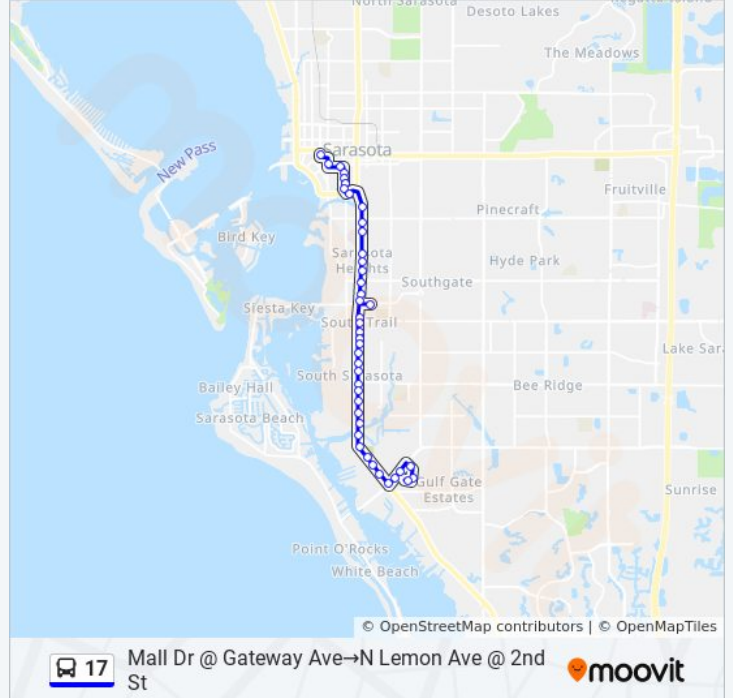

Use the Moovit App to find the closest 17 bus station near you and find out when is the next 17 bus arriving.

Direction: Mall Dr @ Gateway Ave→N Lemon Ave @ 2nd St

42 stops

[VIEW LINE SCHEDULE](#)

- Mall Dr @ Gateway Ave
- Gateway Ave @ Terry Ln
- Gateway Ave @ Terry Ln
- Stickney Point Rd @ Couver Dr
- Stickney Point Rd @ Couver Dr
- S Tamiami Trl @ Stickney Point Rd
- S Tamiami Trl @ Jo An Dr
- S Tamiami Trl @ Southwinds Dr
- S Tamiami Trl @ Meadowood St
- S Tamiami Trl @ Constitution Blvd
- S Tamiami Trl @ Phillippi Is
- S Tamiami Trl @ Monte Carlo Dr
- S Tamiami Trl @ Carmilfra Way
- S Tamiami Trl @ Phillippi St
- S Tamiami Trl @ Las Lomas Dr
- S Tamiami Trl @ Proctor Rd
- S Tamiami Trl @ Sandrala Dr

17 bus Info

Direction: Mall Dr @ Gateway Ave→N Lemon Ave @ 2nd St

Stops: 42

Trip Duration: 23 min

Line Summary:

- S Tamiami Trl @ Pine Ter
- S Tamiami Trl @ Worrington St
- S Tamiami Trl @ Robinhood St
- S Tamiami Trl @ Glengary St
- S Tamiami Trl @ Roselawn St
- S Tamiami Trl @ Bee Ridge Rd
- S Tamiami Trl @ Bee Ridge Rd
- Siesta Dr @ Mall Side
- S Tamiami Trl @ Orchid St
- S Tamiami Trl @ Goldenrod St
- S Tamiami Trl @ Webber St
- S Tamiami Trl @ Sunnyside Ct
- S Tamiami Trl @ Wisteria St
- S Tamiami Trl @ Datura St
- S Tamiami Trl @ Floyd St
- S Tamiami Trl @ Bahia Vista St
- S Tamiami Trl @ High Point Dr
- Mound St @ N Osprey Ave
- S Osprey Ave @ Brother Geenen Way
- N Osprey Ave @ Oak St
- S Osprey Ave @ Laurel St
- S Osprey Ave @ Morrill St
- Ringling Blvd @ Indian Pl
- Orange Ave @ State St
- N Lemon Ave @ 2nd St

Direction: N Lemon Ave @ 2nd St→N Seaboard Ave @ E Venice Ave

96 stops

[VIEW LINE SCHEDULE](#)

- N Lemon Ave @ 2nd St
- Orange Ave @ State St
- Ringling Blvd @ Pine Pl

17 bus Time Schedule

N Lemon Ave @ 2nd St→N Seaboard Ave @ E Venice Ave Route Timetable: