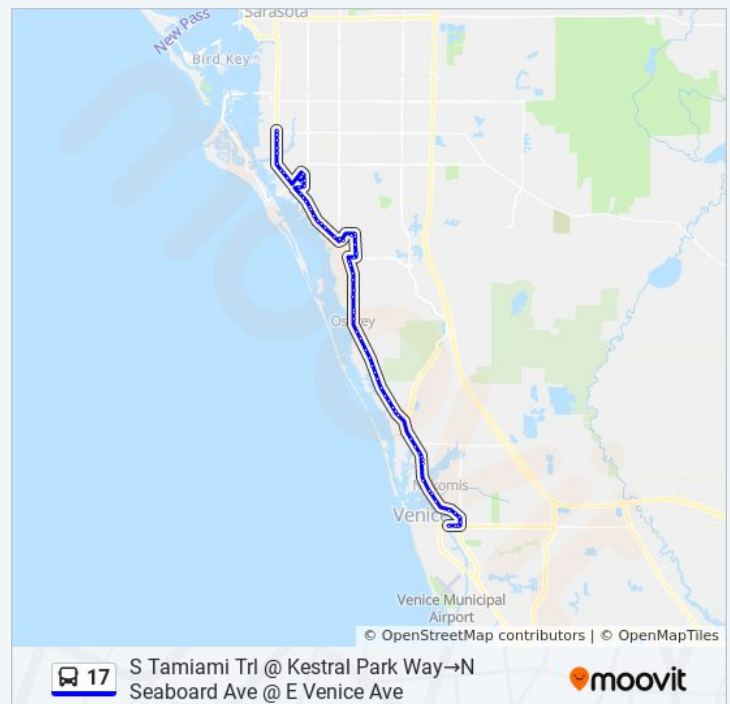

S Tamiami Trl @ Kestral Park Way
S Tamiami Trl @ Las Lomas Way
S Tamiami Trl @ Landings Blvd
S Tamiami Trl @ Carmilfra Way
S Tamiami Trl @ Monte Carlo Dr
S Tamiami Trl @ Constitution Blvd
S Tamiami Trl @ Meadowood St
S Tamiami Trl @ Upper Beechwood Ave
S Tamiami Trl @ Upper Glencoe Ave
Gateway Ave @ Terry Ln
Gateway Ave @ Terry Ln
Mall Dr @ Gateway Ave
Gateway Ave @ Gulf Gate Dr
Gulf Gate Dr @ S Tamiami Trl
S Tamiami Trl @ Bispham Rd
S Tamiami Trl @ Bispham Rd
S Tamiami Trl @ Buccaneer Dr
S Tamiami Trl @ Upper Cove Ter
S Tamiami Trl @ Caribbean Dr
S Tamiami Trl @ Brueckner Dr
S Tamiami Trl @ Sandalwood Dr
S Tamiami Trl @ N Holiday Dr
S Tamiami Trl @ S Holiday Dr
S Tamiami Trl @ Springfield Dr
Beneva Rd @ S Tamiami Trl
Sarasota Square Blvd @ Sarasota Square Blvd
Sarasota Square Blvd @ Palmer Blvd
Sarasota Square Blvd @ Potter Park Dr
Potter Park Dr @ Sarasota Square Blvd
Potter Park Dr @ Crockers Lake Blvd
Potter Park Dr @ Central Sarasota Pkwy

Sunday	Not Operational
Monday	5:25 AM - 5:45 AM
Tuesday	5:25 AM - 5:45 AM
Wednesday	5:25 AM - 5:45 AM
Thursday	5:25 AM - 5:45 AM
Friday	5:25 AM - 5:45 AM
Saturday	5:25 AM - 5:45 AM

17 bus Info

Direction: S Tamiami Trl @ Kestral Park Way→N Seaboard Ave @ E Venice Ave

Stops: 71

Trip Duration: 45 min

Line Summary: