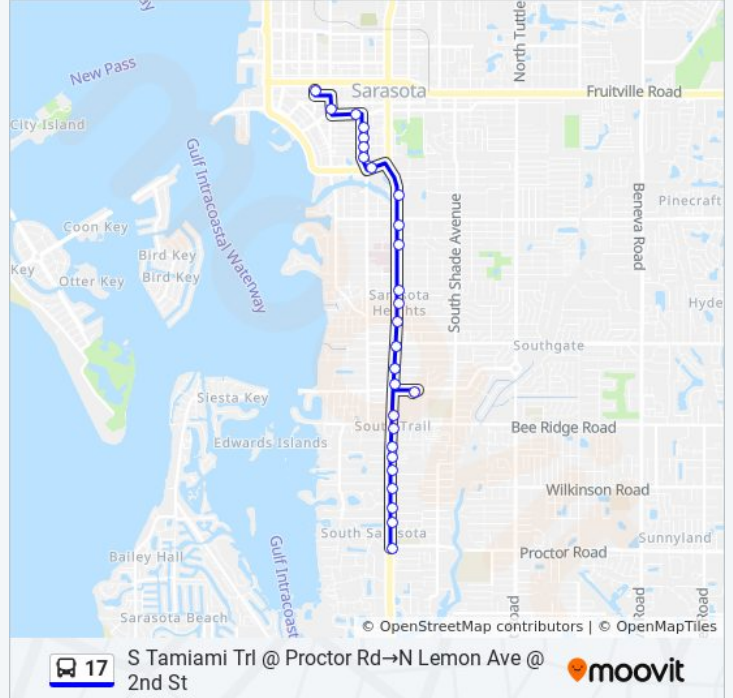

17 bus Info

Direction: S Tamiami Trl @ Proctor Rd→N Lemon
Ave @ 2nd St

Stops: 27

Trip Duration: 16 min

Line Summary:

S Osprey Ave @ Laurel St
 S Osprey Ave @ Morrill St
 Ringling Blvd @ Indian Pl
 Orange Ave @ State St
 N Lemon Ave @ 2nd St

Direction: Sarasota Square Blvd @ Sarasota Square Blvd→N Lemon Ave @ 2nd St

56 stops

[VIEW LINE SCHEDULE](#)

- Sarasota Square Blvd @ Sarasota Square Blvd
- S Tamiami Trl @ Beneva Rd
- S Tamiami Trl @ Lake Pointe Blvd
- S Tamiami Trl @ Eugene St
- S Tamiami Trl @ Doud St
- S Tamiami Trl @ Kai Dr
- S Tamiami Trl @ Brueckner Dr
- S Tamiami Trl @ Cass Way
- S Tamiami Trl @ Cass St
- S Tamiami Trl @ Buccaneer Dr
- S Tamiami Trl @ Reynolds St
- N Tamiami Trl @ S Mobile Estates Dr
- Gulf Gate Dr @ S Tamiami Trl
- Gateway Ave @ Gulf Gate Dr
- Mall Dr @ Gateway Ave
- Gateway Ave @ Terry Ln
- Gateway Ave @ Terry Ln
- Stickney Point Rd @ Couver Dr