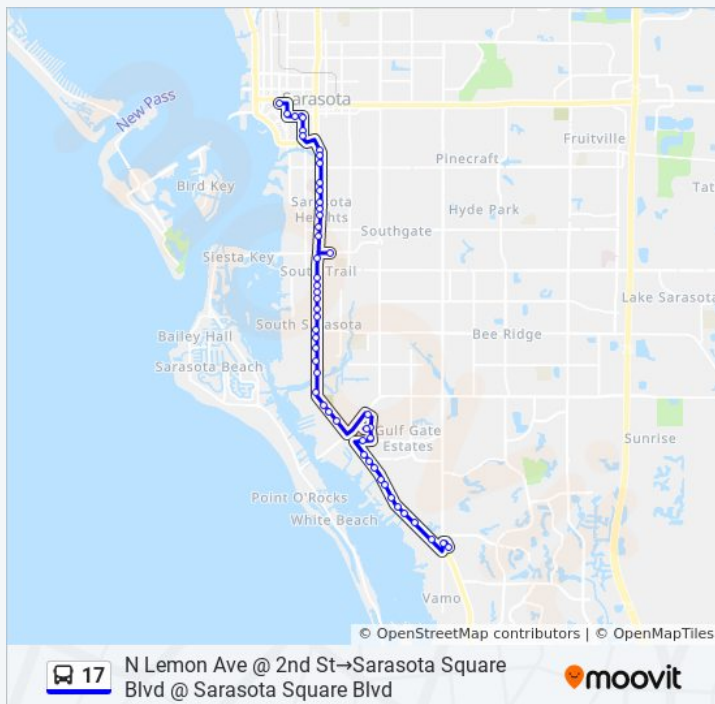

S Tamiami Trl @ Carmilfra Way

S Tamiami Trl @ Monte Carlo Dr

S Tamiami Trl @ Constitution Blvd

S Tamiami Trl @ Meadowood St

S Tamiami Trl @ Upper Beechwood Ave

S Tamiami Trl @ Upper Glencoe Ave

Gateway Ave @ Terry Ln

Gateway Ave @ Terry Ln

Mall Dr @ Gateway Ave

Saturday

6:45 PM

17 bus Info

Direction: N Lemon Ave @ 2nd St→Sarasota Square Blvd @ Sarasota Square Blvd

Stops: 51

Trip Duration: 37 min

Line Summary:

Gateway Ave @ Gulf Gate Dr
 Gulf Gate Dr @ S Tamiami Trl
 S Tamiami Trl @ Bispham Rd
 S Tamiami Trl @ Bispham Rd
 S Tamiami Trl @ Buccaneer Dr
 S Tamiami Trl @ Upper Cove Ter
 S Tamiami Trl @ Caribbean Dr
 S Tamiami Trl @ Brueckner Dr
 S Tamiami Trl @ Sandalwood Dr
 S Tamiami Trl @ N Holiday Dr
 S Tamiami Trl @ S Holiday Dr
 S Tamiami Trl @ Springfield Dr
 Beneva Rd @ S Tamiami Trl
 Sarasota Square Blvd @ Sarasota Square Blvd