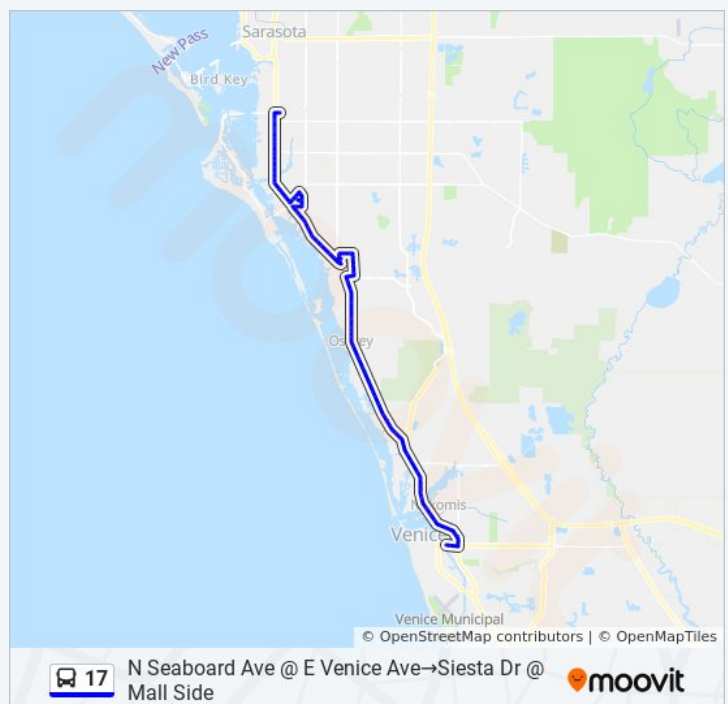

- S Tamiami Trl @ Monte Carlo Dr
- S Tamiami Trl @ Carmilfra Way
- S Tamiami Trl @ Phillippi St
- S Tamiami Trl @ Las Lomas Dr
- S Tamiami Trl @ Proctor Rd

Direction: N Seaboard Ave @ E Venice Ave→Siesta Dr @ Mall Side

86 stops

[VIEW LINE SCHEDULE](#)

- N Seaboard Ave @ E Venice Ave
- E Venice Ave @ Warfield Ave S
- Us 41 Byp N @ Ridgewood Ave
- Us 41 Byp N @ Old Albee Farm Rd
- Us 41 Byp N @ Johnson Ln
- Us 41 Byp @ Bird Bay Dr Nb
- Us 41 Byp N @ Bird Bay Dr W
- S Tamiami Trl @ Venetia Bay Blvd
- S Tamiami Trl @ Nippino Trl E
- S Tamiami Trl @ Pocono Trl E
- S Tamiami Trl @ Magnolia Ave
- S Tamiami Trl @ Palmetto Rd E
- N Tamiami Trl @ Albee Rd E
- N Tamiami Trl @ Silver Spray Ln
- N Tamiami Trl @ Avenida La Palma
- N Tamiami Trl @ Spencer Ave
- N Tamiami Trl @ Citrus Ave
- N Tamiami Trl @ Collins Rd
- N Tamiami Trl @ Lakeview Dr
- N Tamiami Trl @ Spanish Lakes Dr
- N Tamiami Trl @ Bayshore Dr
- N Tamiami Trl @ Palm Ave E
- N Tamiami Trl @ Gulf Ave

17 bus Time Schedule

N Seaboard Ave @ E Venice Ave→Siesta Dr @ Mall Side Route Timetable:

Sunday	Not Operational
Monday	6:17 PM
Tuesday	6:17 PM
Wednesday	6:17 PM
Thursday	6:17 PM
Friday	6:17 PM
Saturday	6:17 PM

17 bus Info

Direction: N Seaboard Ave @ E Venice Ave→Siesta Dr @ Mall Side

Stops: 86

Trip Duration: 53 min

Line Summary: