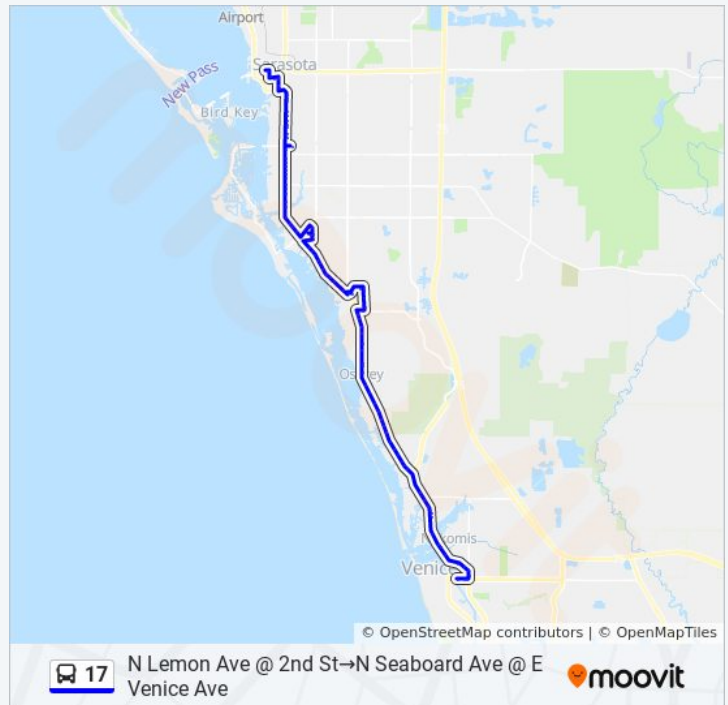

S Tamiami Trl @ Monte Carlo Dr

S Tamiami Trl @ Constitution Blvd

S Tamiami Trl @ Meadowood St

S Tamiami Trl @ Upper Beechwood Ave

S Tamiami Trl @ Upper Glencoe Ave

Gateway Ave @ Terry Ln

Gateway Ave @ Terry Ln

Friday

5:45 AM - 9:15 PM

Saturday

5:45 AM - 9:15 PM

17 bus Info

Direction: N Lemon Ave @ 2nd St→N Seaboard Ave @ E Venice Ave

Stops: 96

Trip Duration: 75 min

Line Summary:

Mall Dr @ Gateway Ave

Gateway Ave @ Gulf Gate Dr

Gulf Gate Dr @ S Tamiami Trl

S Tamiami Trl @ Bispham Rd

S Tamiami Trl @ Bispham Rd

S Tamiami Trl @ Buccaneer Dr

S Tamiami Trl @ Upper Cove Ter