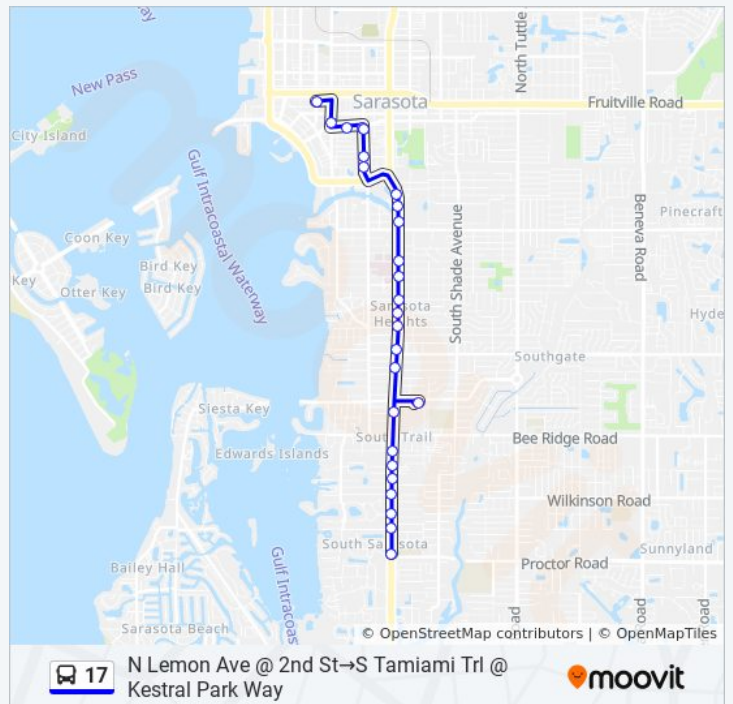

Direction: N Lemon Ave @ 2nd St→S Tamiami Trl @ Kestral Park Way

26 stops

[VIEW LINE SCHEDULE](#)

N Lemon Ave @ 2nd St

Orange Ave @ State St

17 bus Time Schedule

N Lemon Ave @ 2nd St→S Tamiami Trl @ Kestral Park Way Route Timetable:

Direction: N Lemon Ave @ 2nd St→Sarasota Square Blvd @ Sarasota Square Blvd

51 stops

[VIEW LINE SCHEDULE](#)

- N Lemon Ave @ 2nd St
- Orange Ave @ State St
- Ringling Blvd @ Pine Pl
- Ringling Blvd @ S Osprey Ave