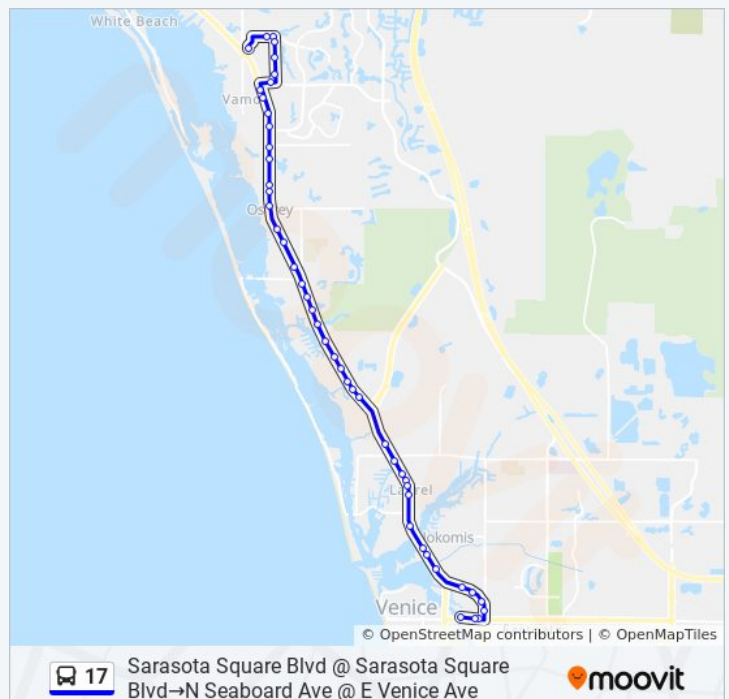

S Osprey Ave @ Laurel St
S Osprey Ave @ Morrill St
Ringling Blvd @ Indian Pl
Orange Ave @ State St
N Lemon Ave @ 2nd St

Direction: Sarasota Square Blvd @ Sarasota Square Blvd→N Seaboard Ave @ E Venice Ave

46 stops

[VIEW LINE SCHEDULE](#)

Sarasota Square Blvd @ Sarasota Square Blvd
Sarasota Square Blvd @ Palmer Blvd
Sarasota Square Blvd @ Potter Park Dr
Potter Park Dr @ Sarasota Square Blvd
Potter Park Dr @ Crockers Lake Blvd
Potter Park Dr @ Central Sarasota Pkwy
Central Sarasota Pkwy @ Potter Park Dr
S Tamiami Trl @ Livingstone St
S Tamiami Trl @ Wharf Rd
S Tamiami Trl @ Vamo Way
S Tamiami Trl @ North Point Rd
S Tamiami Trl @ Cordes St
S Tamiami Trl @ Osprey Point Dr
N Tamiami Trl @ Spanish Point Rd
N Tamiami Trl @ W Oak St
N Tamiami Trl @ Shumard St
S Tamiami Trl @ Bay Acres Ave
S Tamiami Trl @ Bay Ave
S Tamiami Trl @ Happy Haven Dr
S Tamiami Trl @ Blackburn Point Rd
S Tamiami Trl @ Southbay Dr
S Tamiami Trl @ North Ln
S Tamiami Trl @ Shoreland Dr

17 bus Time Schedule

Sarasota Square Blvd @ Sarasota Square Blvd→N Seaboard Ave @ E Venice Ave Route Timetable:

Day	Start Time
Sunday	Not Operational
Monday	5:15 AM
Tuesday	5:15 AM
Wednesday	5:15 AM
Thursday	5:15 AM
Friday	5:15 AM
Saturday	5:15 AM

17 bus Info

Direction: Sarasota Square Blvd @ Sarasota Square Blvd→N Seaboard Ave @ E Venice Ave

Stops: 46

Trip Duration: 22 min

Line Summary: