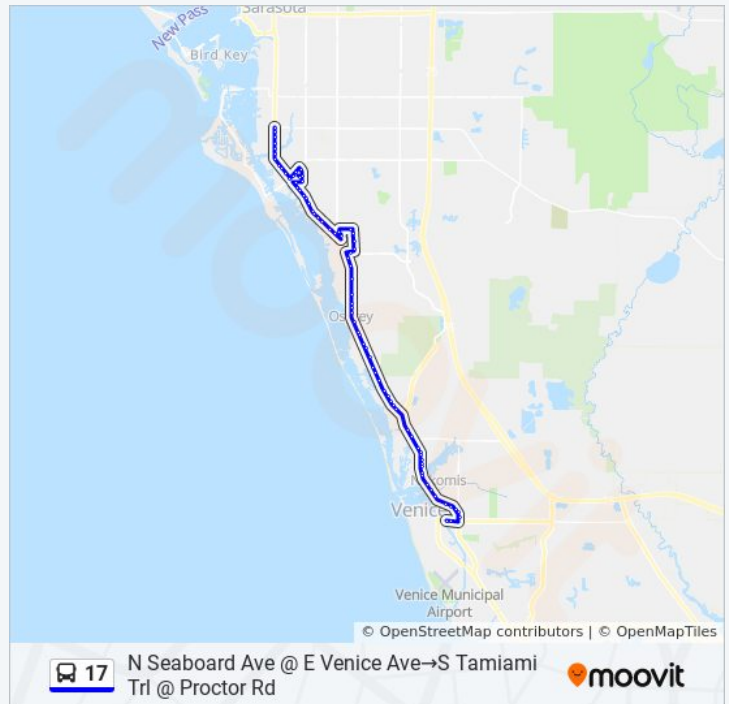

S Tamiami Trl @ Mcintosh Rd

17 bus Info

Direction: N Seaboard Ave @ E Venice Ave→S Tamiami Trl @ Proctor Rd

Stops: 77

Trip Duration: 42 min

Line Summary:

S Tamiami Trl @ Venetian Dr

S Tamiami Trl @ Palm Dr